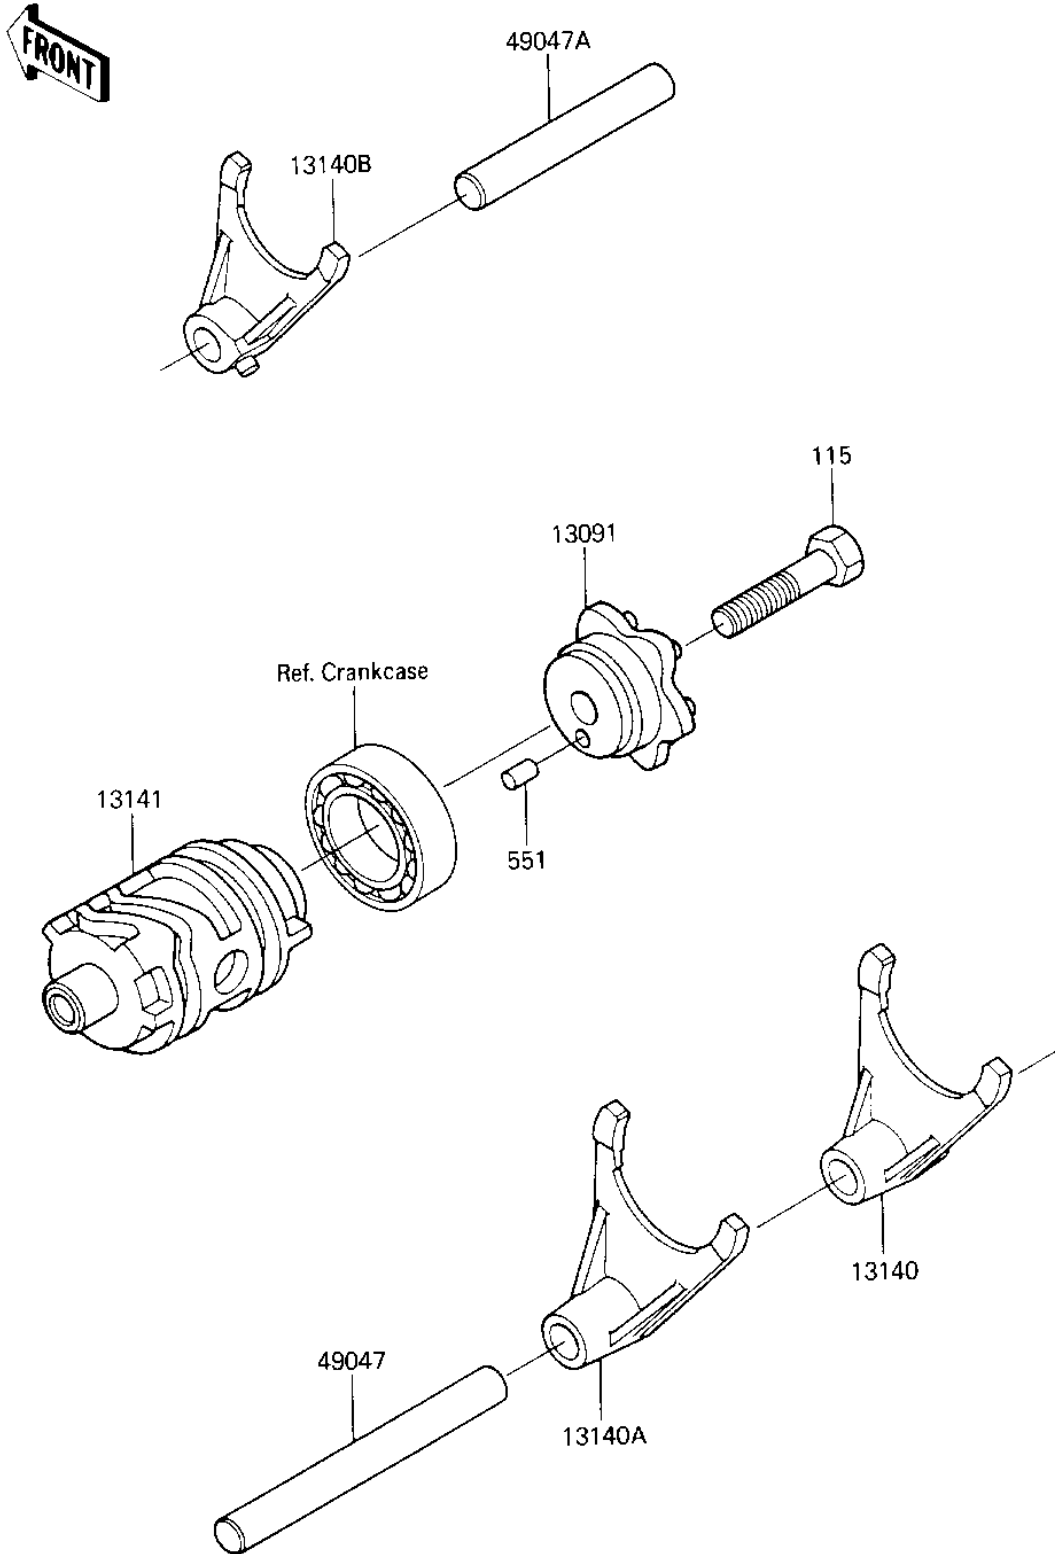

1986 Tecate

PARTS DIAGRAM

GEAR CHANGE DRUM & FORKS

E1362-0098

1986 Tecate

PARTS LIST

GEAR CHANGE DRUM & FORKS

ITEM NAME

PART NUMBER

QUANTITY
