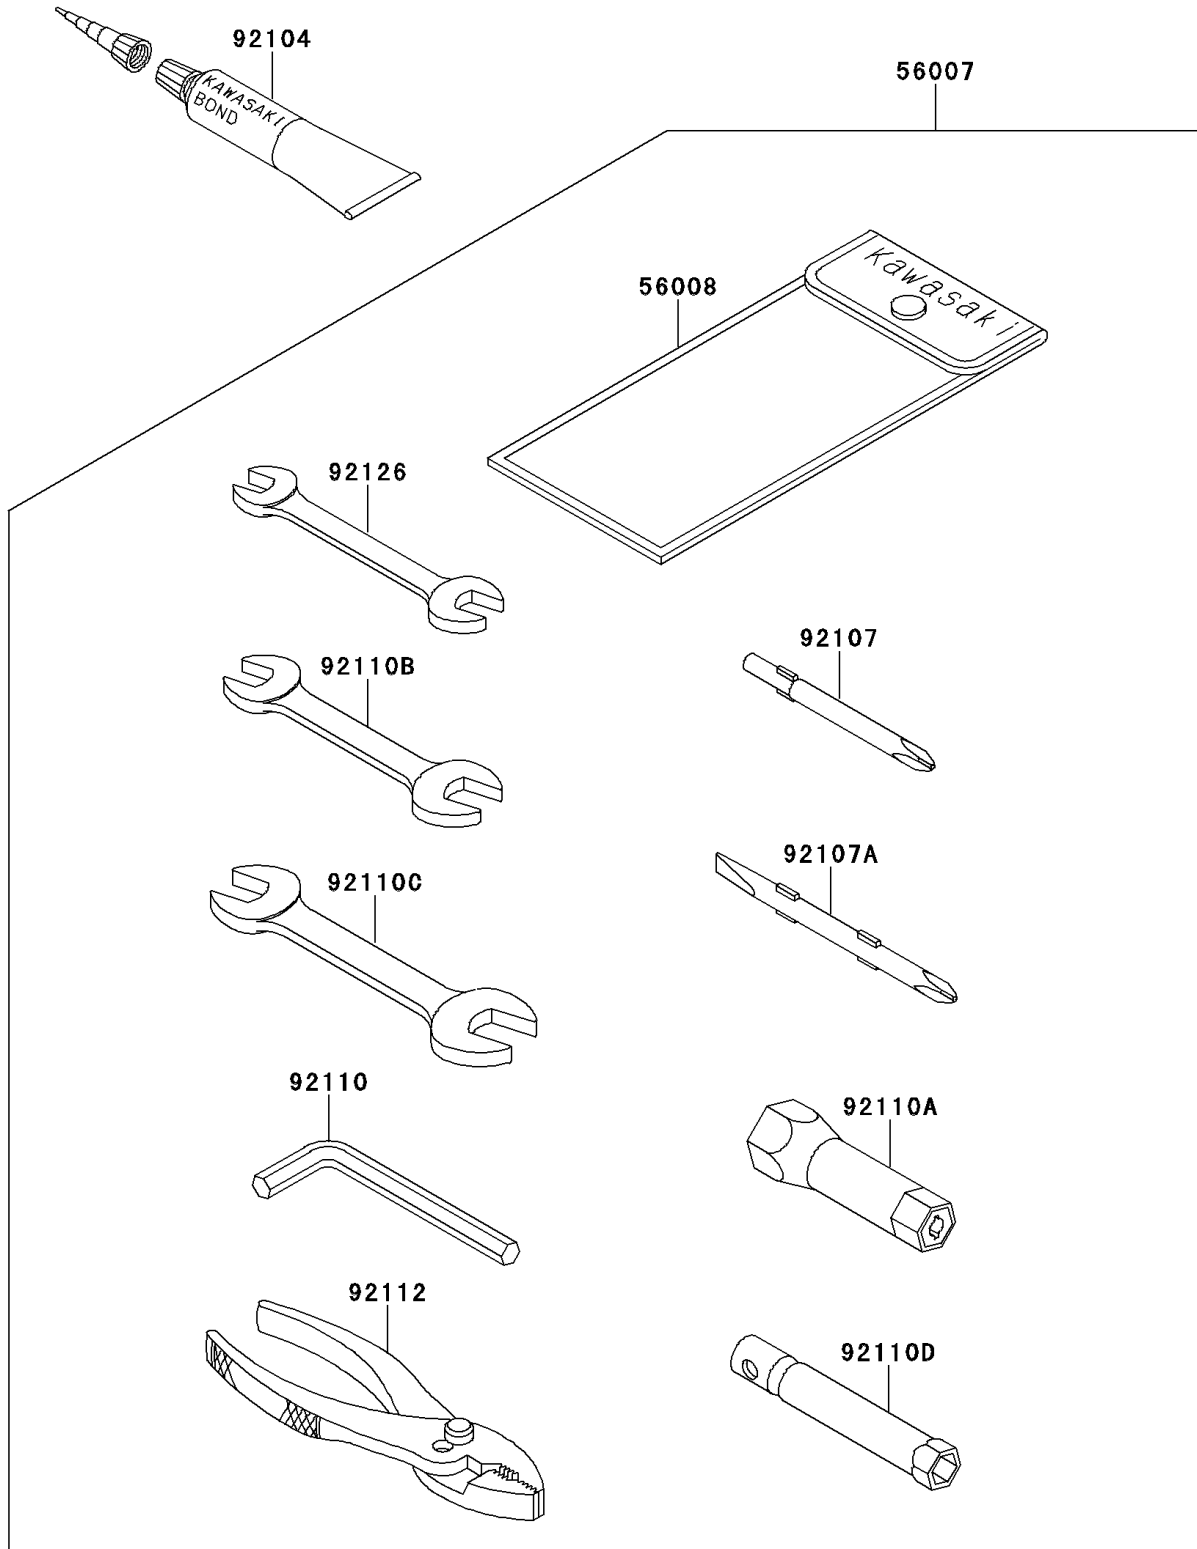

1995 900 ZXi

PARTS DIAGRAM

Owner's Tools

F3182

1995 900 ZXi

PARTS LIST

Owner's Tools

ITEM NAME

PART NUMBER

QUANTITY
