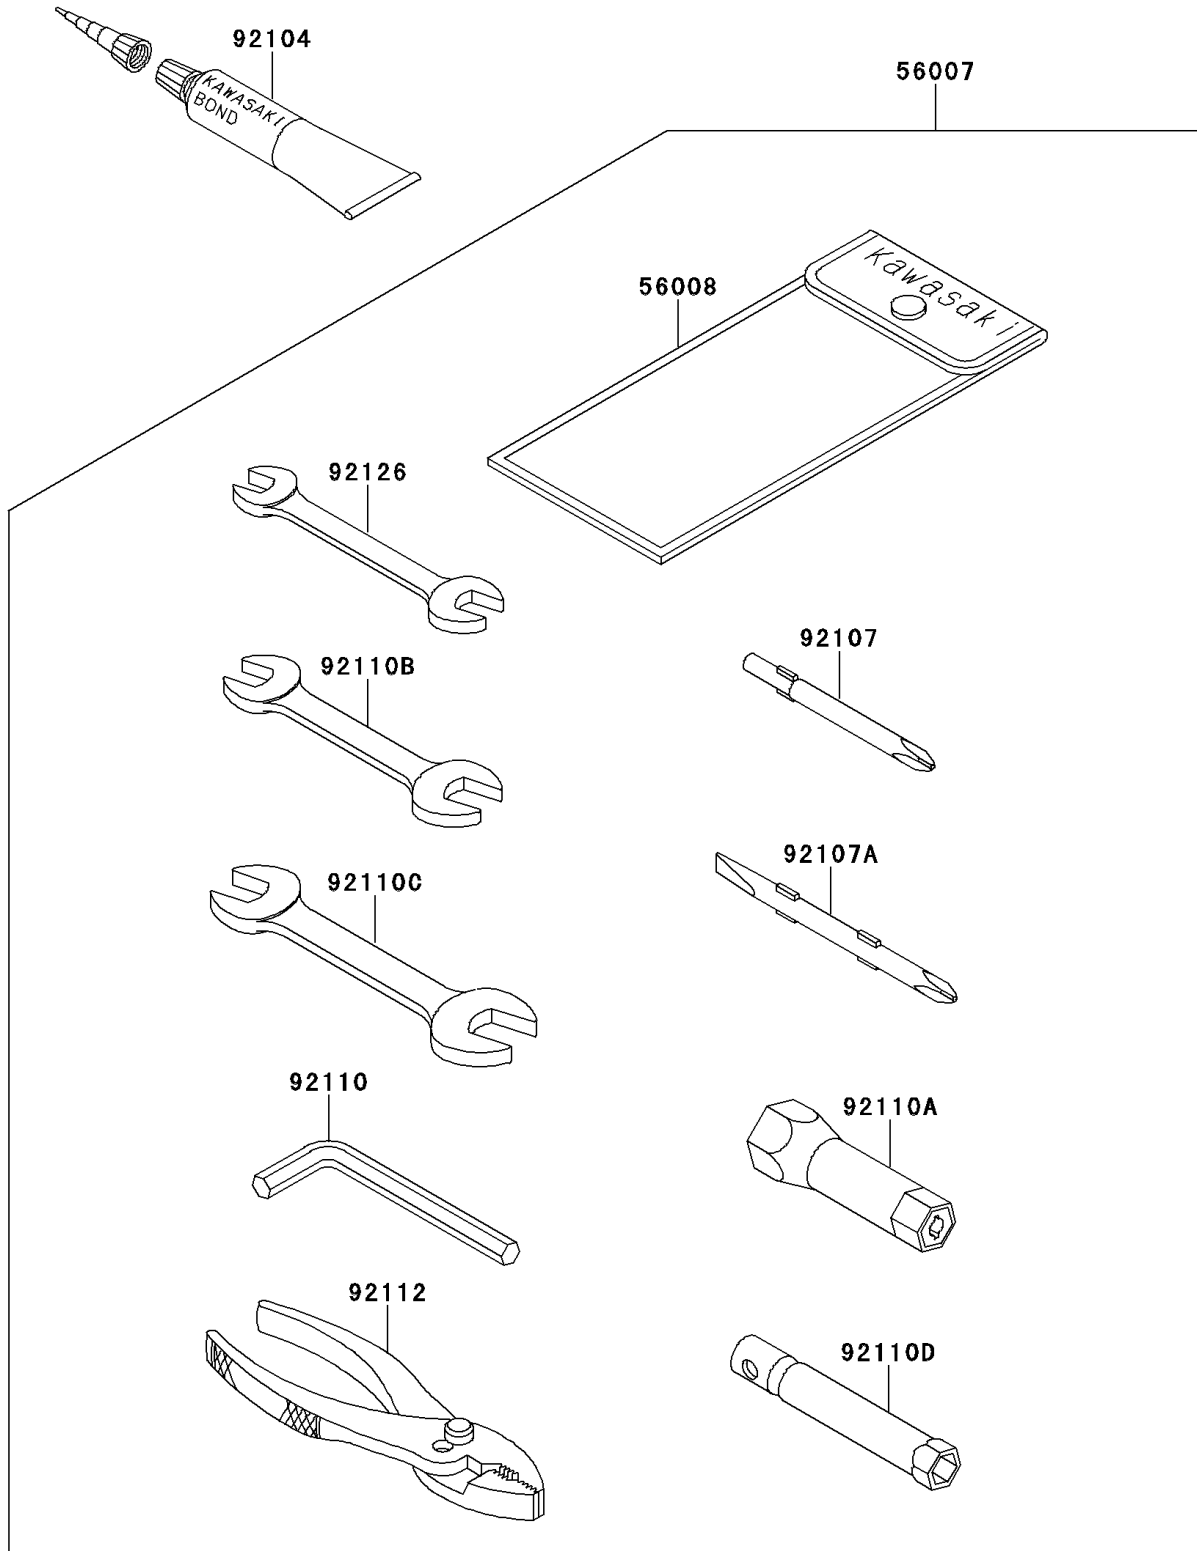

1996 900 ZXi

PARTS DIAGRAM

Owner's Tools

F3182

1996 900 ZXi

PARTS LIST

Owner's Tools

Kawasaki

Let the Good Times Roll®

ITEM NAME

PART NUMBER

QUANTITY
