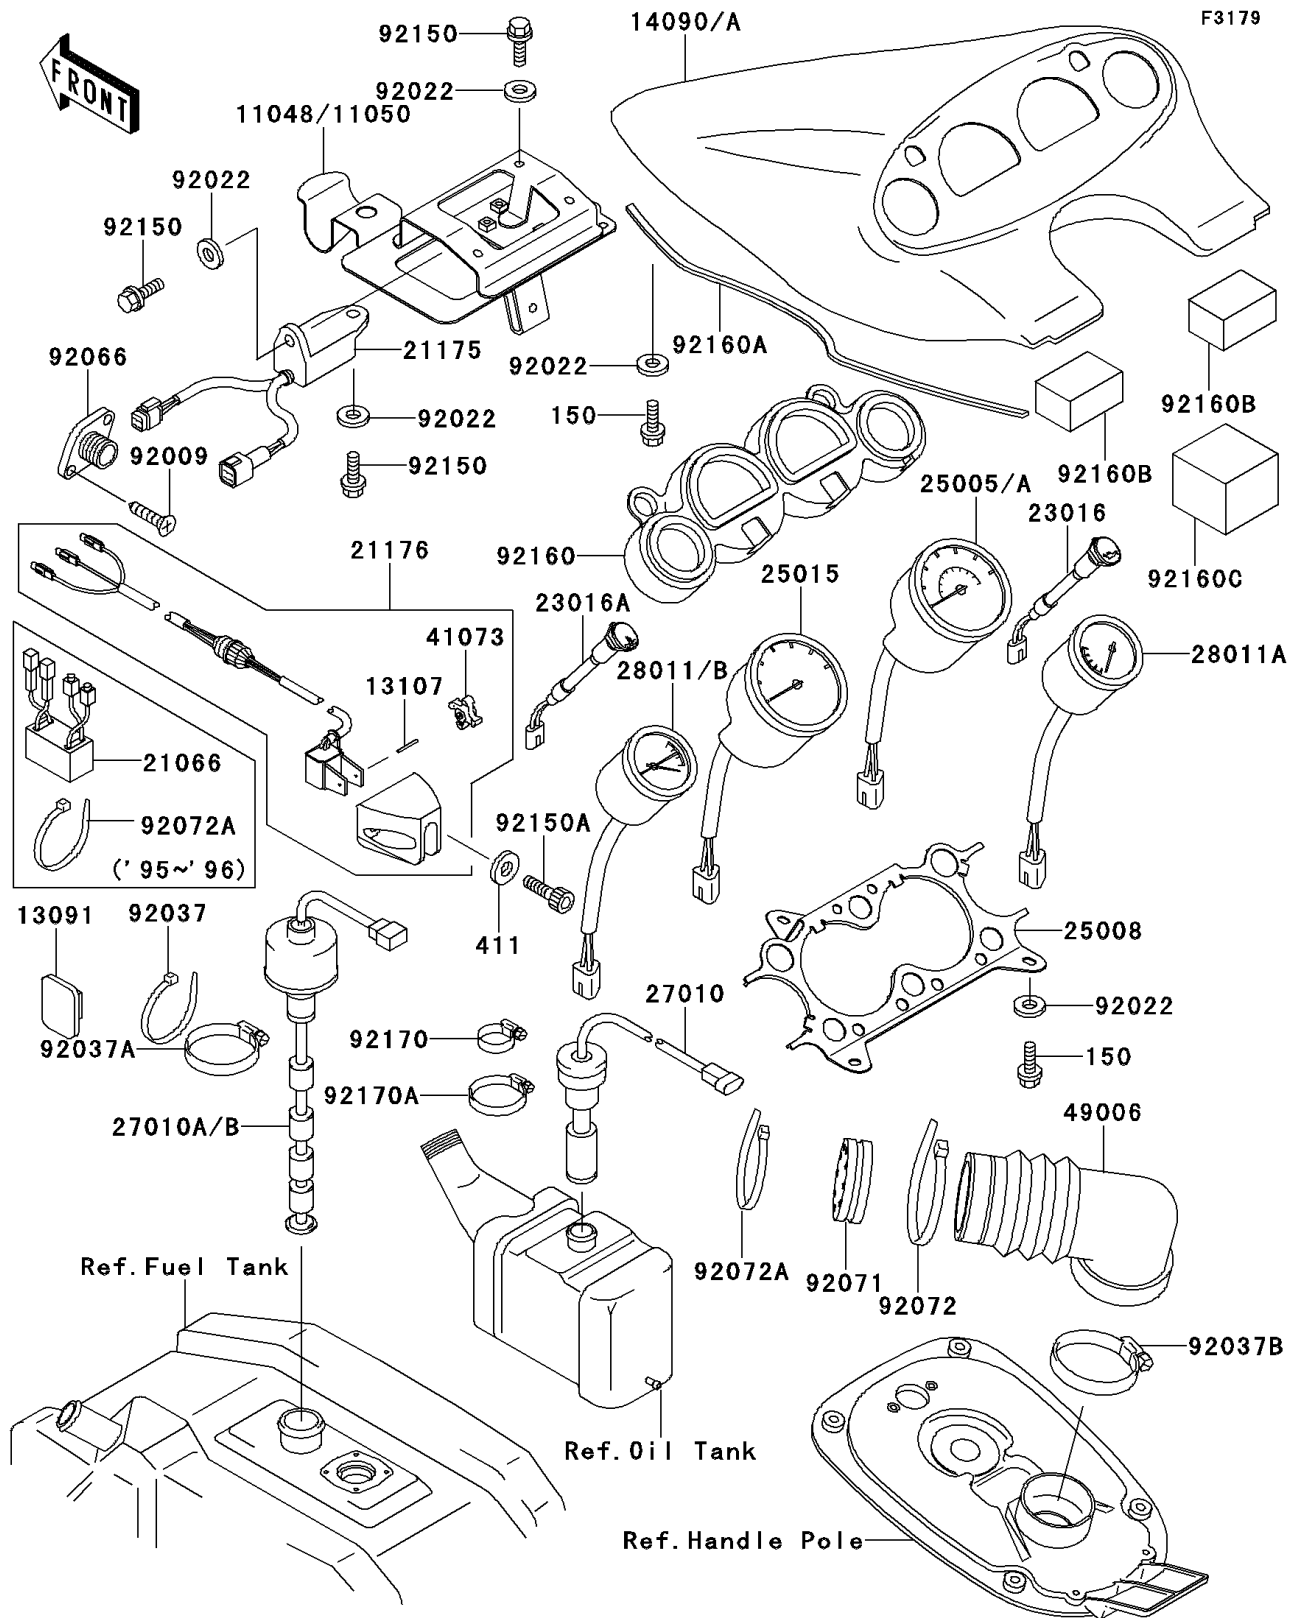

1997 900 ZXi

PARTS DIAGRAM

Meters

1997 900 ZXi

PARTS LIST

Meters

ITEM NAME

PART NUMBER

QUANTITY
