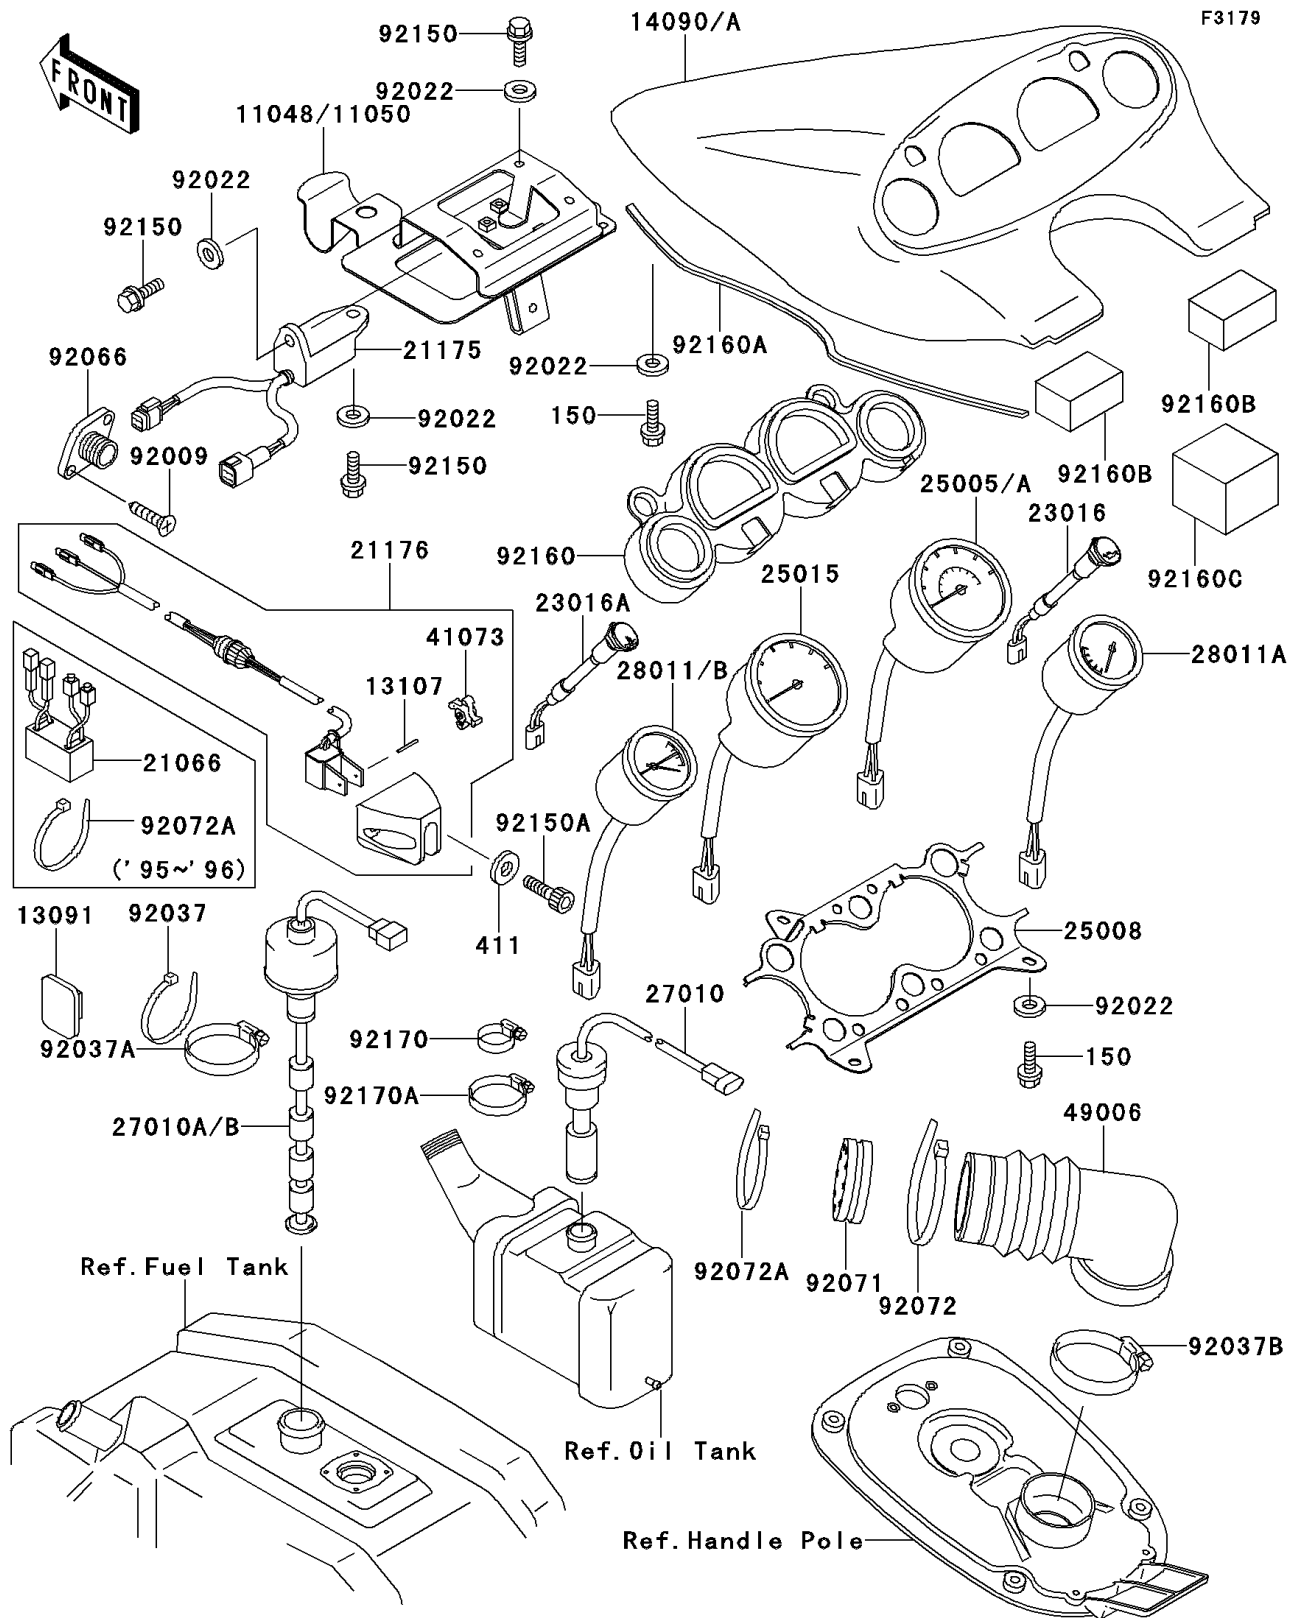

1995 900 ZXi

PARTS DIAGRAM

Meters

1995 900 ZXi

PARTS LIST

Meters

ITEM NAME

PART NUMBER

QUANTITY
