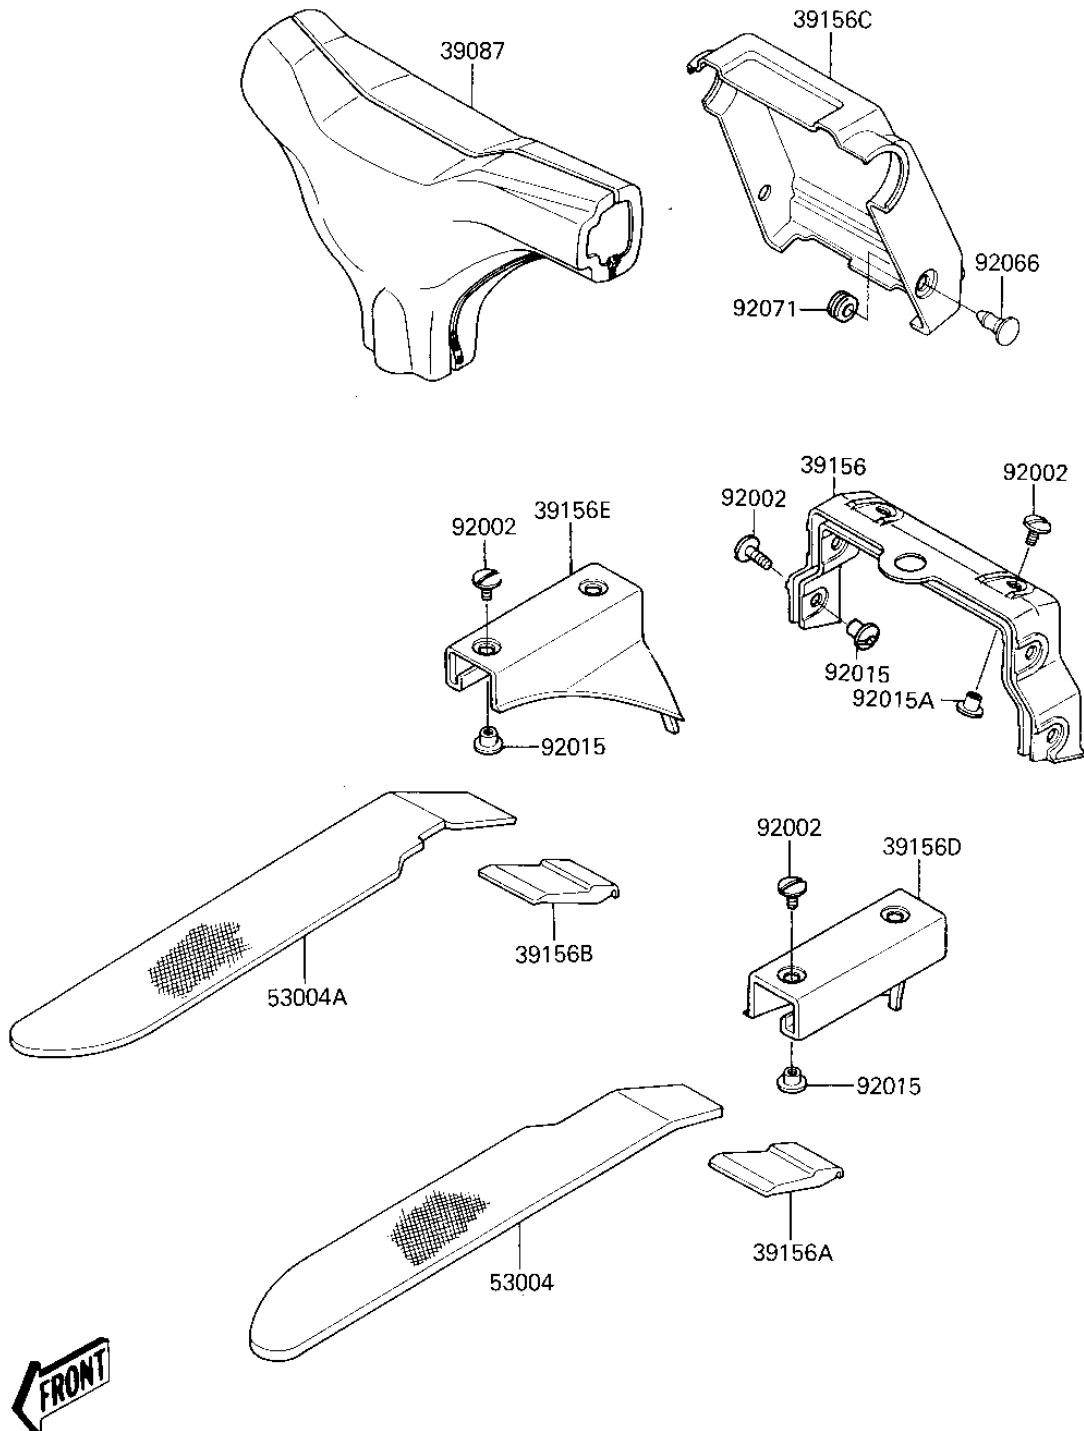

1987 X2

PARTS DIAGRAM

PADS

F3147-0001

1987 X2

PARTS LIST

PADS

Kawasaki

Let the Good Times Roll®

ITEM NAME

PART NUMBER

QUANTITY
