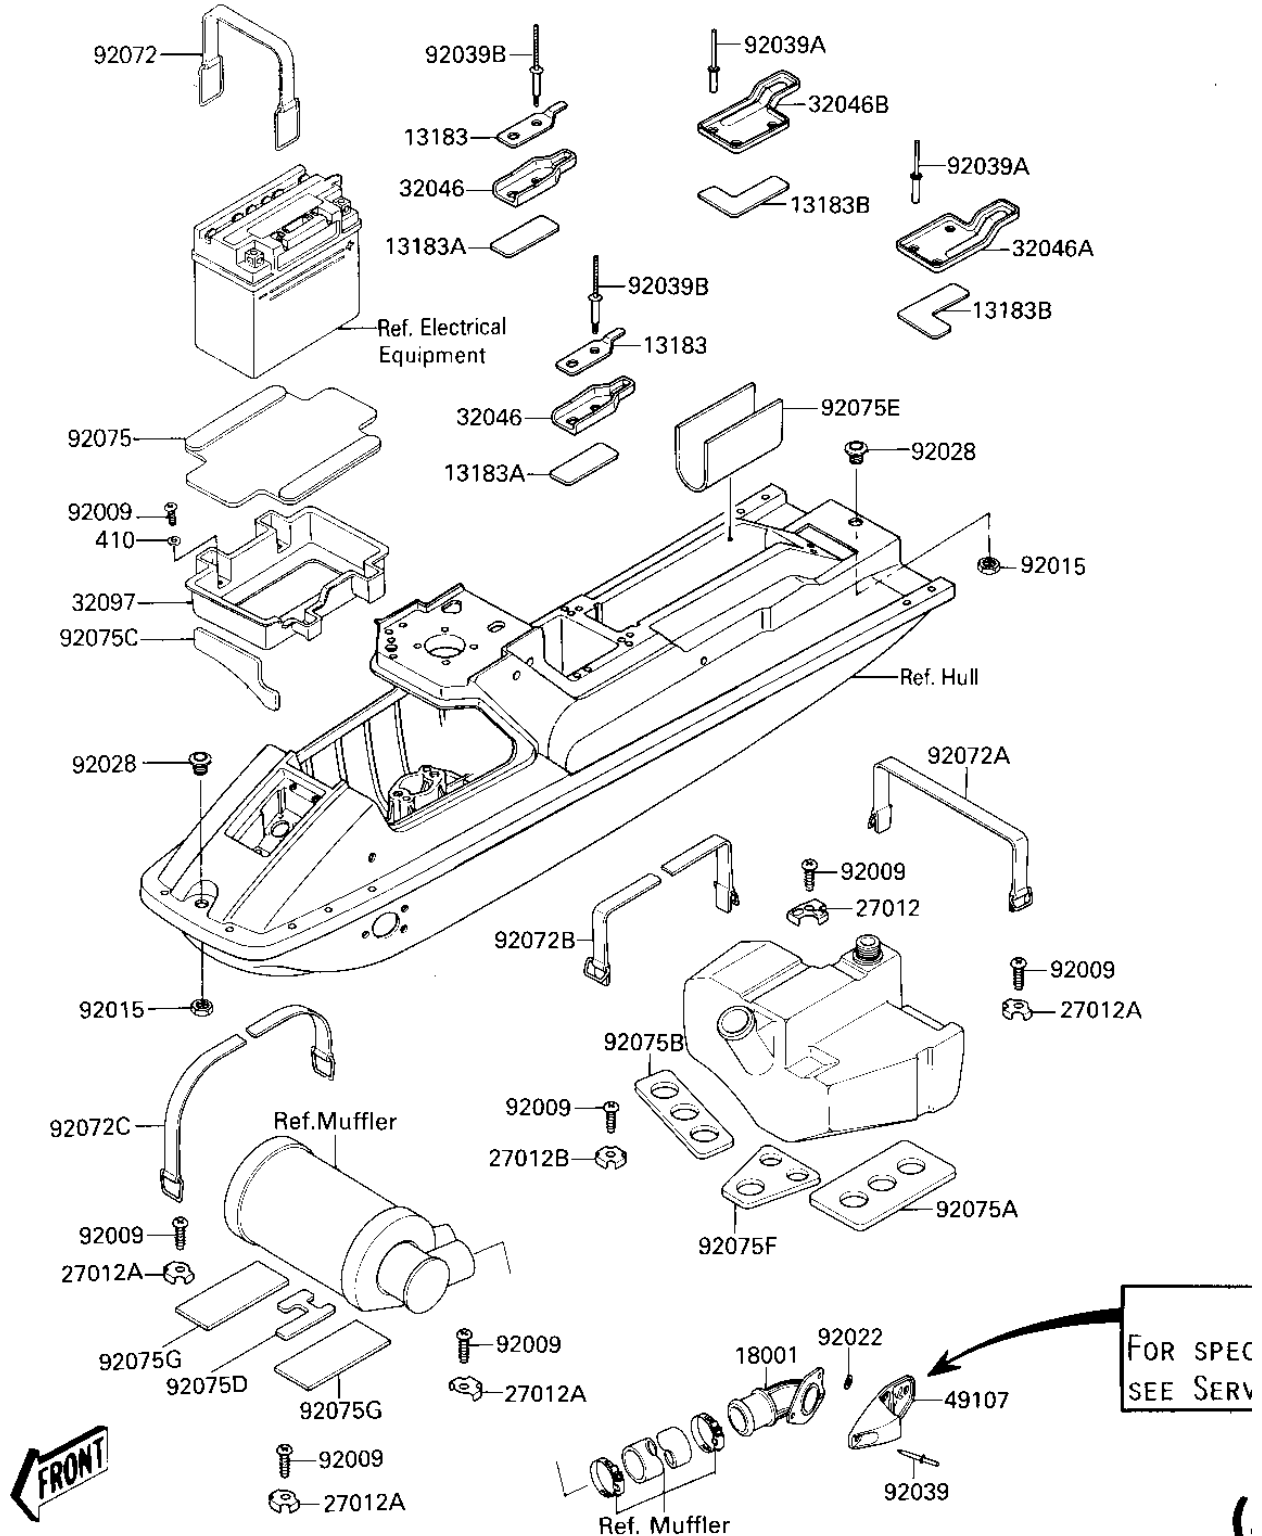

1987 X2

PARTS DIAGRAM

HULL FITTINGS (JF650-A1)

1-3143-0004

1987 X2

PARTS LIST

HULL FITTINGS (JF650-A1)

Kawasaki

Let the Good Times Roll®

ITEM NAME

PART NUMBER

QUANTITY
