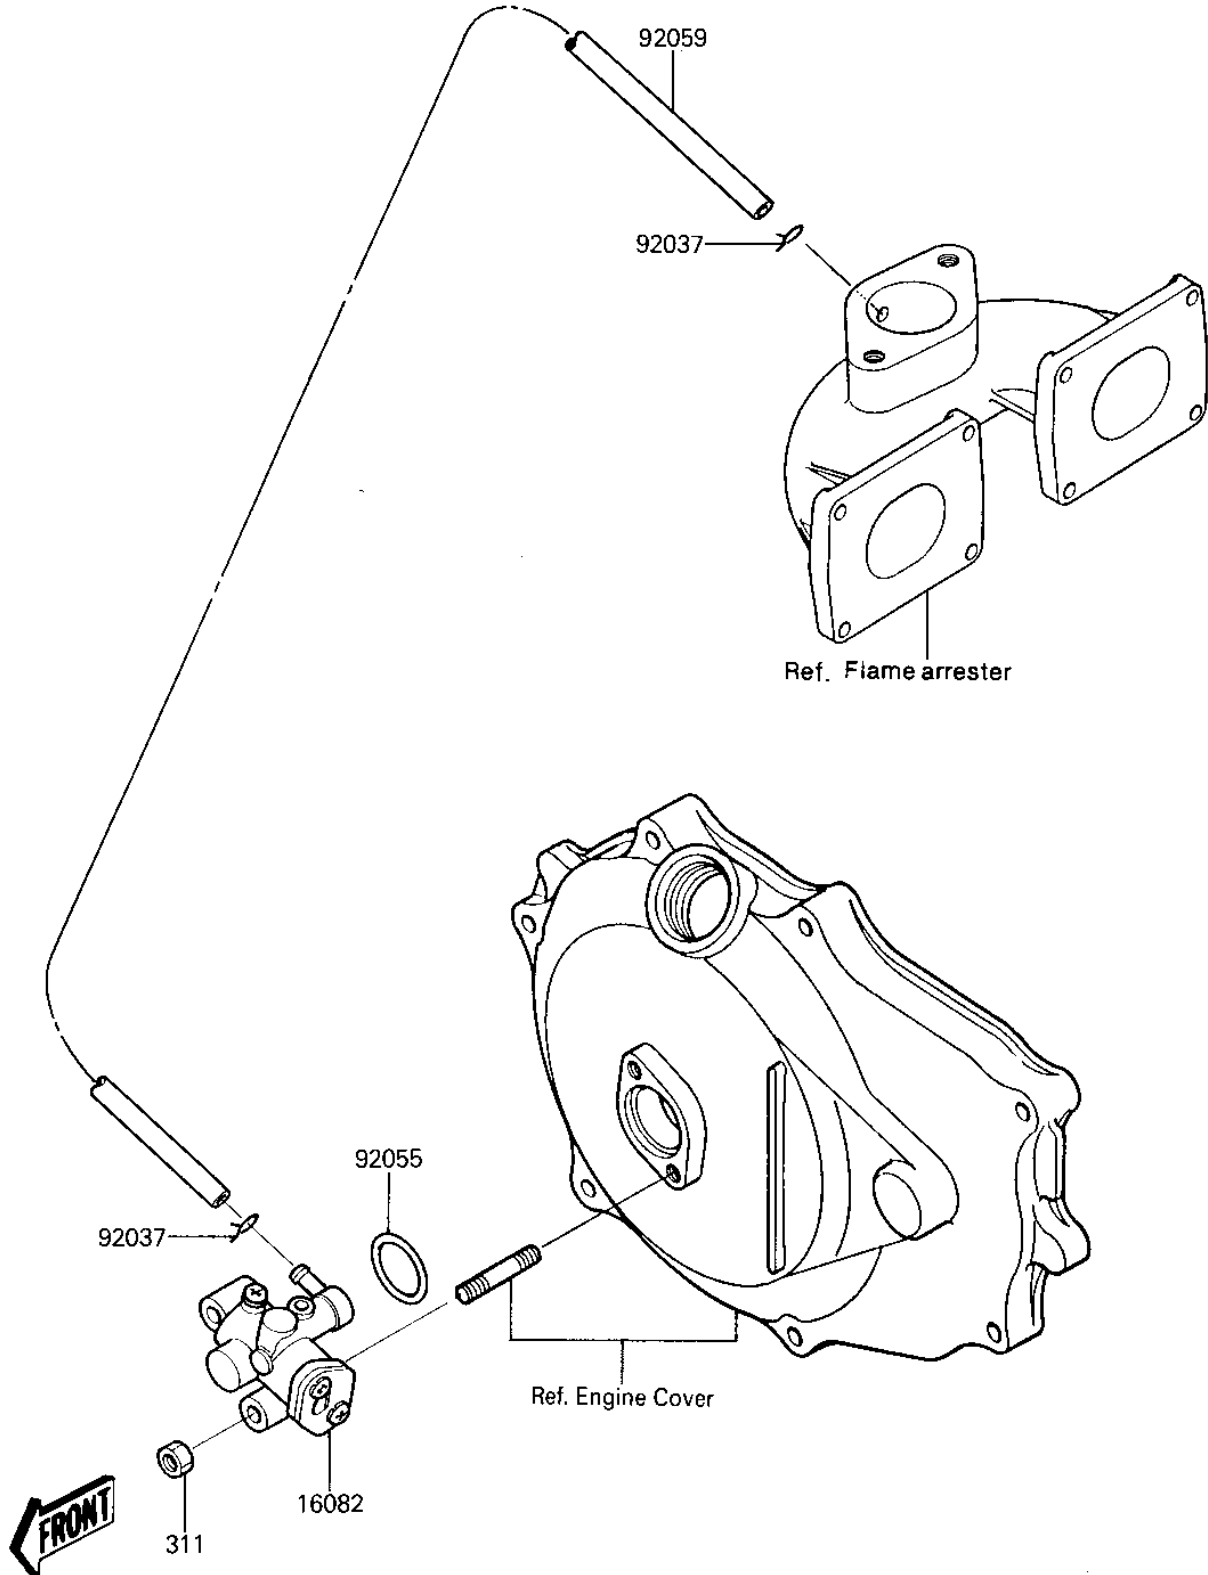

1987 X2

PARTS DIAGRAM

OIL PUMP

E1710-0078

1987 X2

PARTS LIST

OIL PUMP

Kawasaki

Let the Good Times Roll®

ITEM NAME

PART NUMBER

QUANTITY
