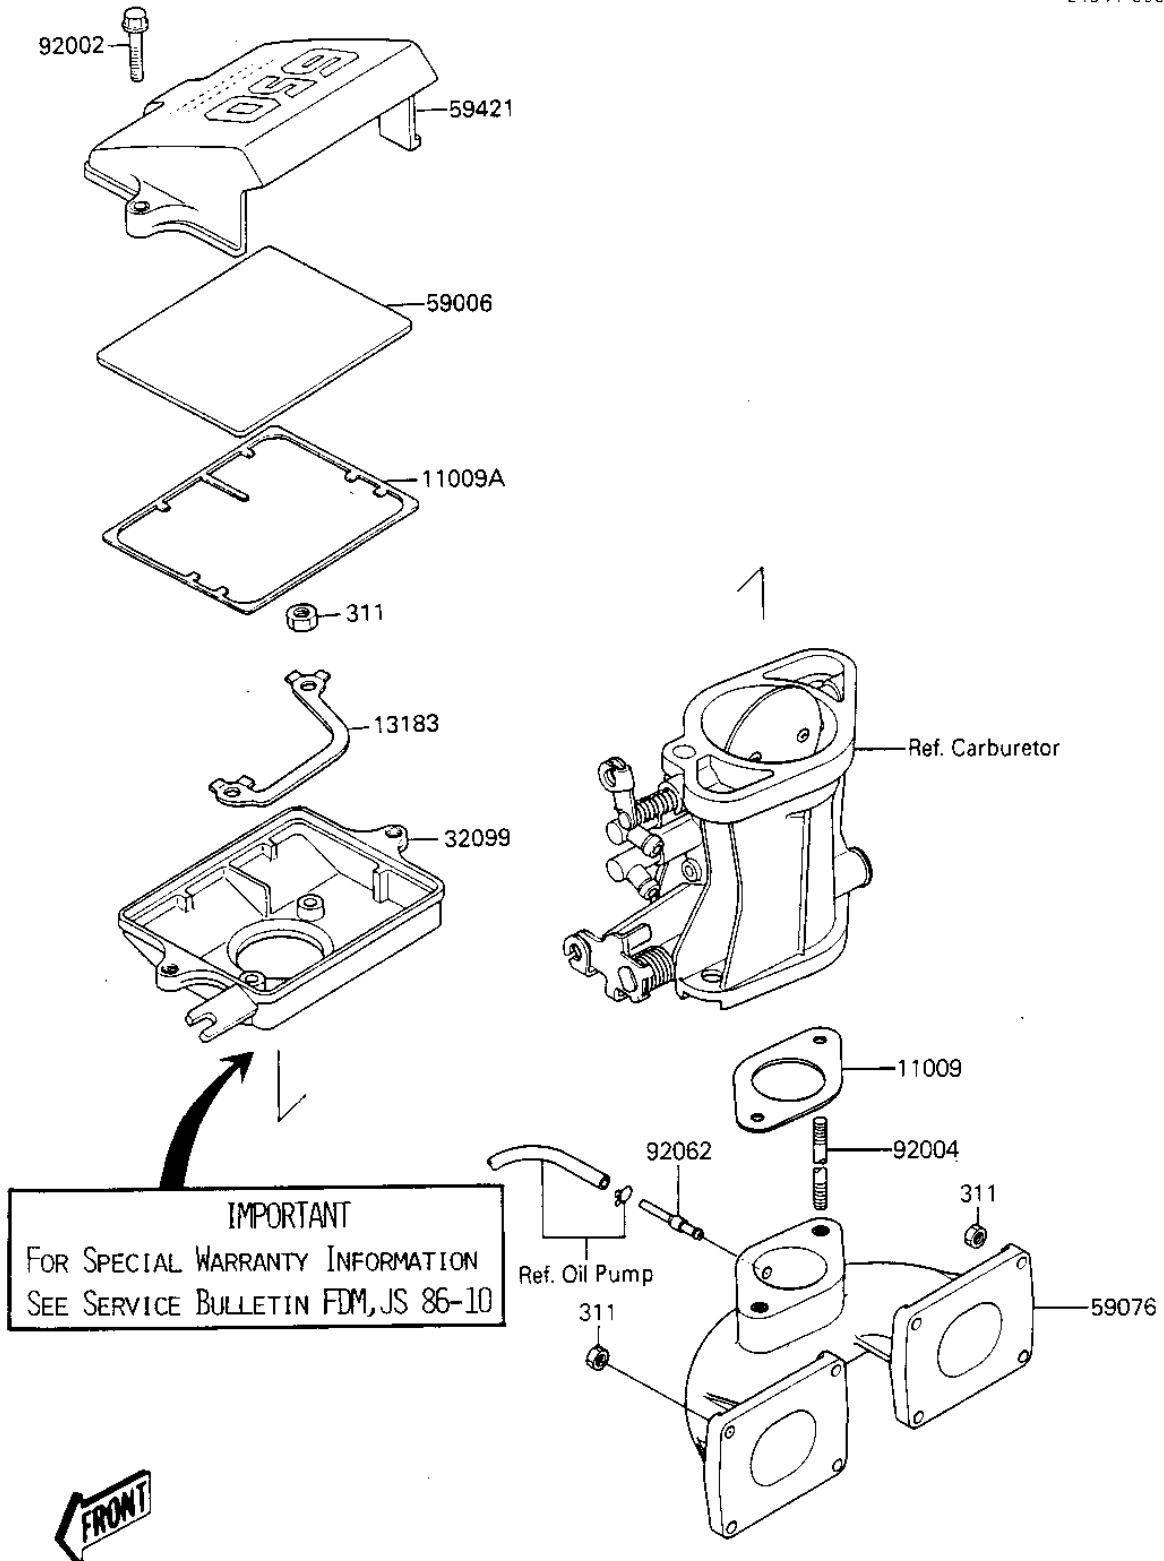

1987 X2

PARTS DIAGRAM

FLAME ARRESTER/MANIFOLD

E1614-0002

1987 X2

PARTS LIST

FLAME ARRESTER/MANIFOLD

Kawasaki

Let the Good Times Roll®

ITEM NAME

PART NUMBER

QUANTITY
