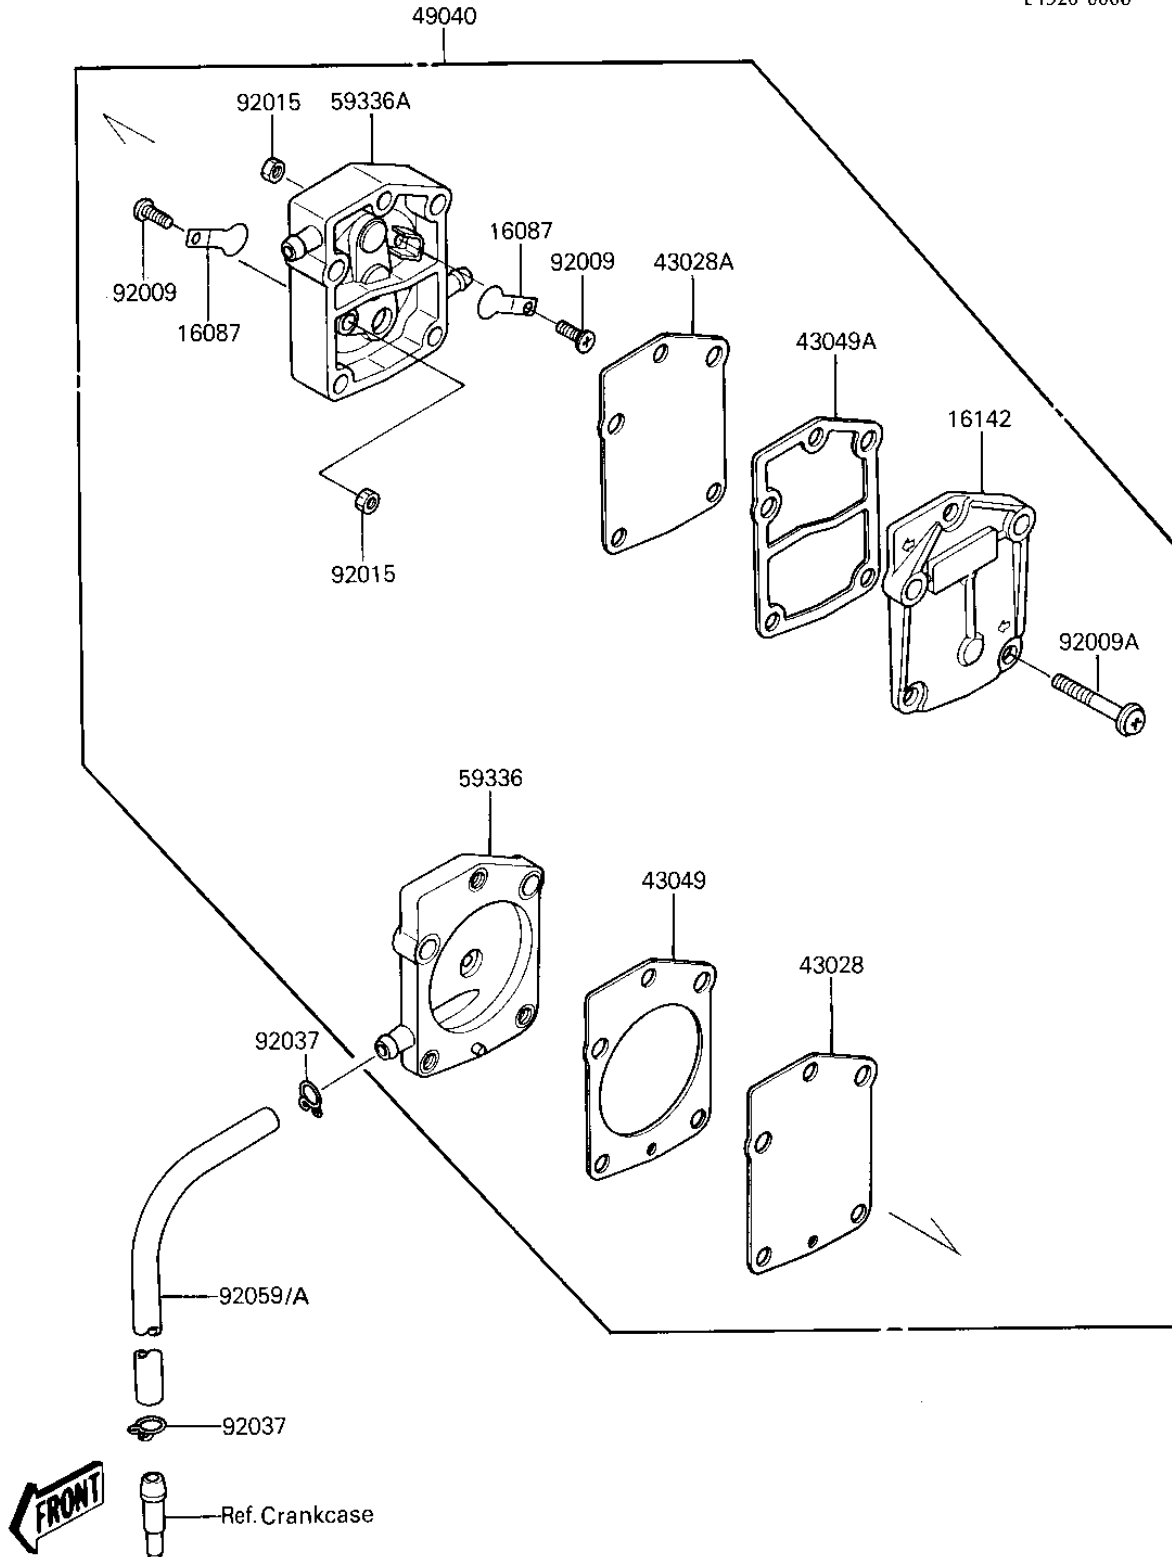

1987 X2

PARTS DIAGRAM

FUEL PUMP

E152U-0008

1987 X2

PARTS LIST

FUEL PUMP

Kawasaki

Let the Good Times Roll®

ITEM NAME

PART NUMBER

QUANTITY
