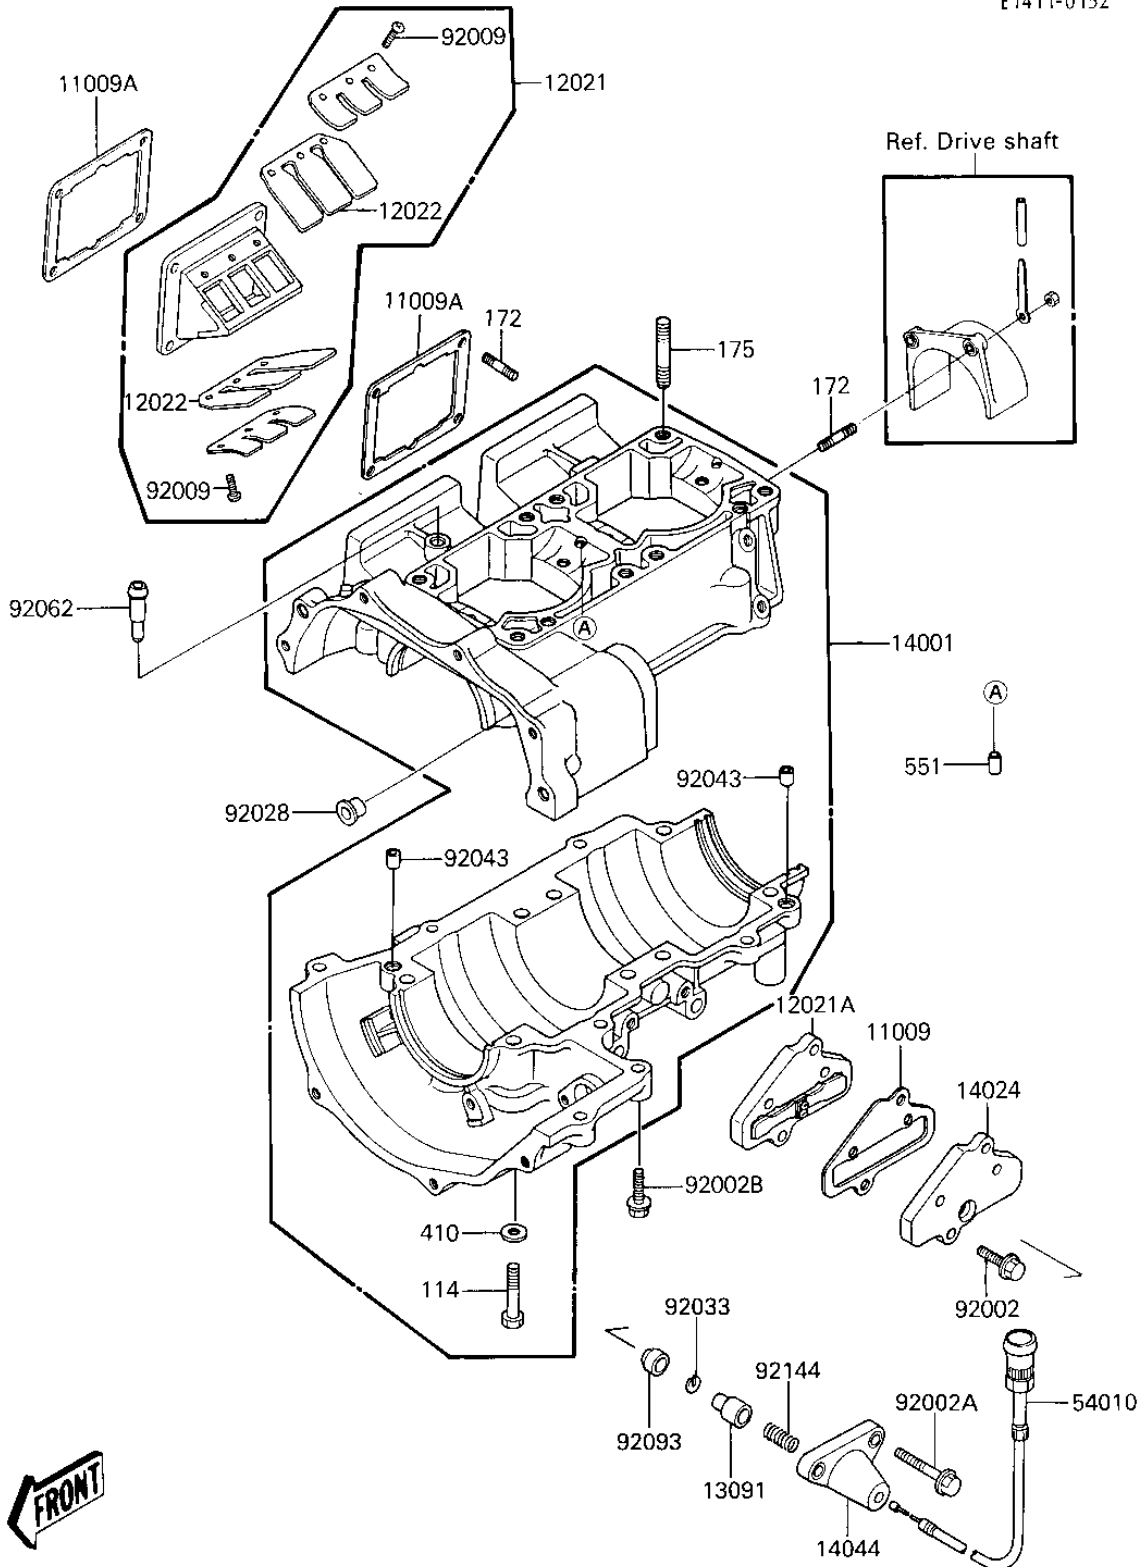

1987 X2

PARTS DIAGRAM

CRANKCASE/REED VALVE

E1411-0152

1987 X2

PARTS LIST

CRANKCASE/REED VALVE

ITEM NAME

PART NUMBER

QUANTITY
