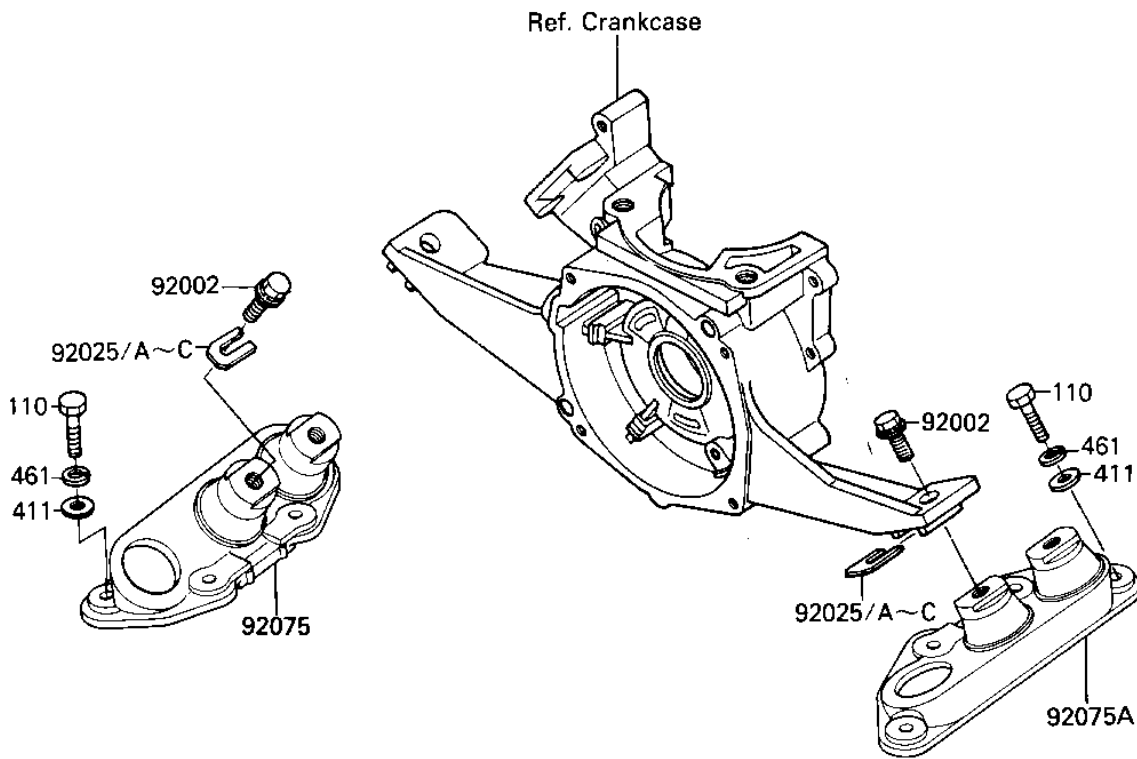

1986 JS300

PARTS DIAGRAM

ENGINE MOUNT

Kawasaki

Let the Good Times Roll®

F3144-0001

1986 JS300

PARTS LIST ENGINE MOUNT

ITEM NAME	PART NUMBER	QUANTITY
-----------	-------------	----------
