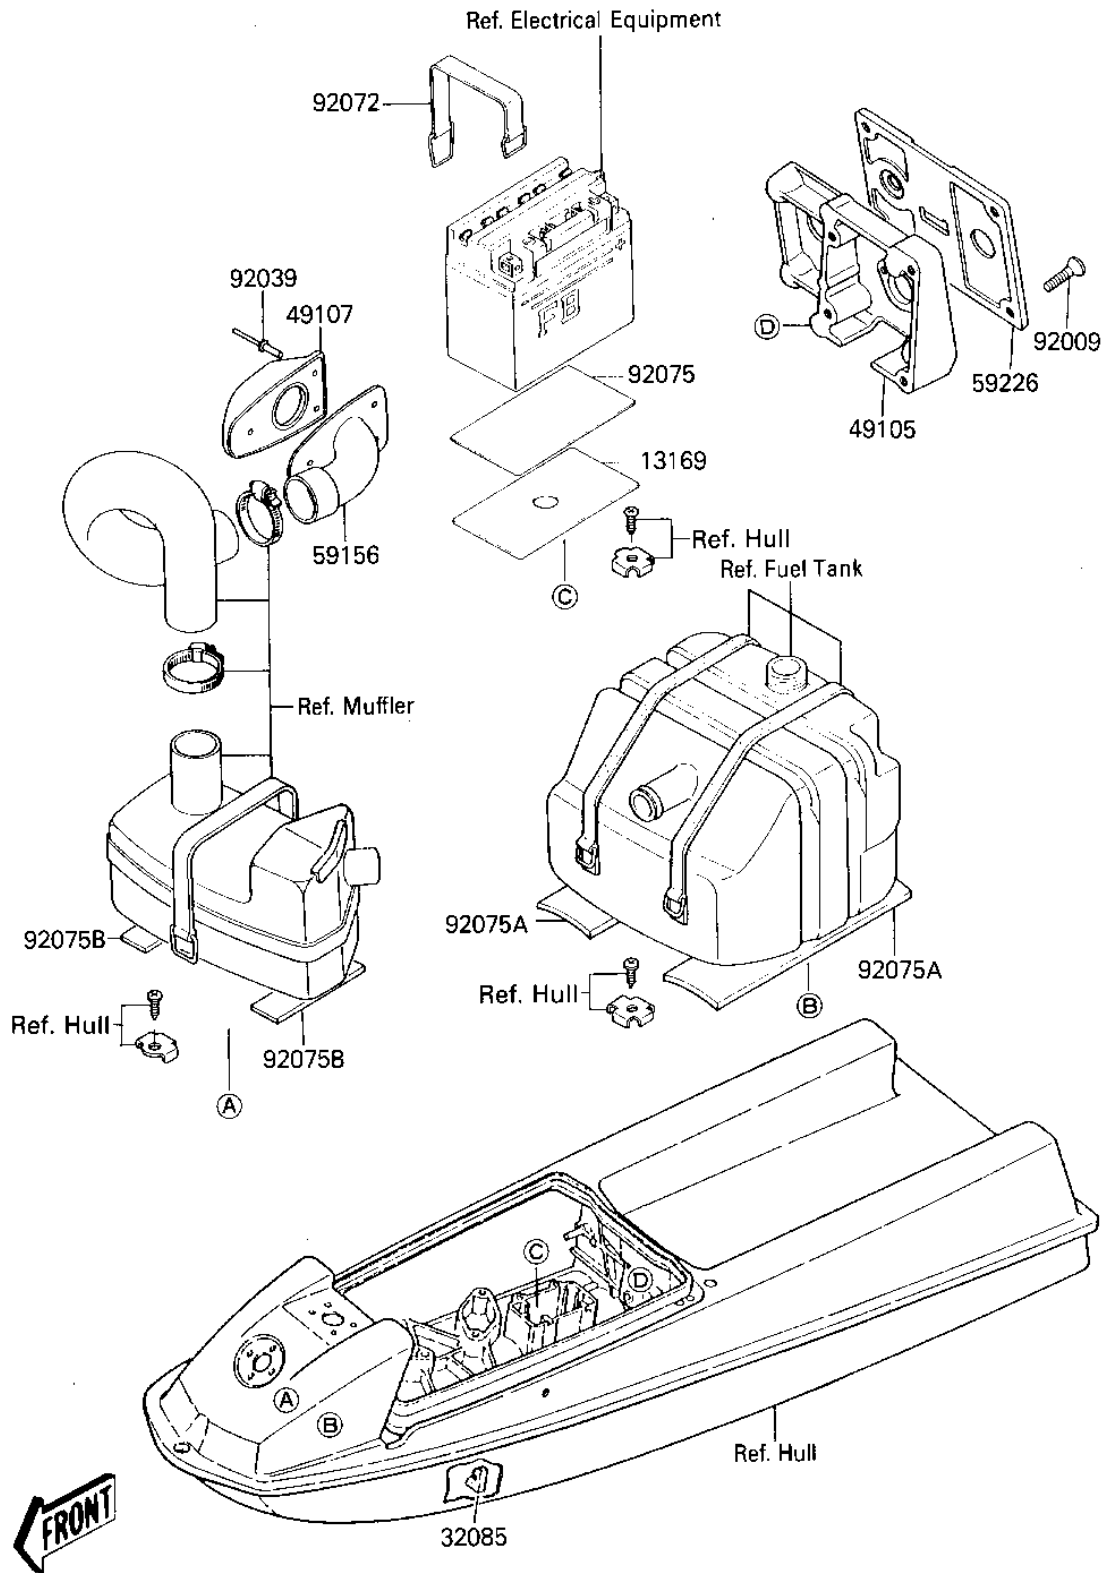

1986 JS300

PARTS DIAGRAM

HULL FITTING

Kawasaki

Let the Good Times Roll®

F3143-0001

1986 JS300

PARTS LIST HULL FITTING

ITEM NAME

PART NUMBER

QUANTITY
