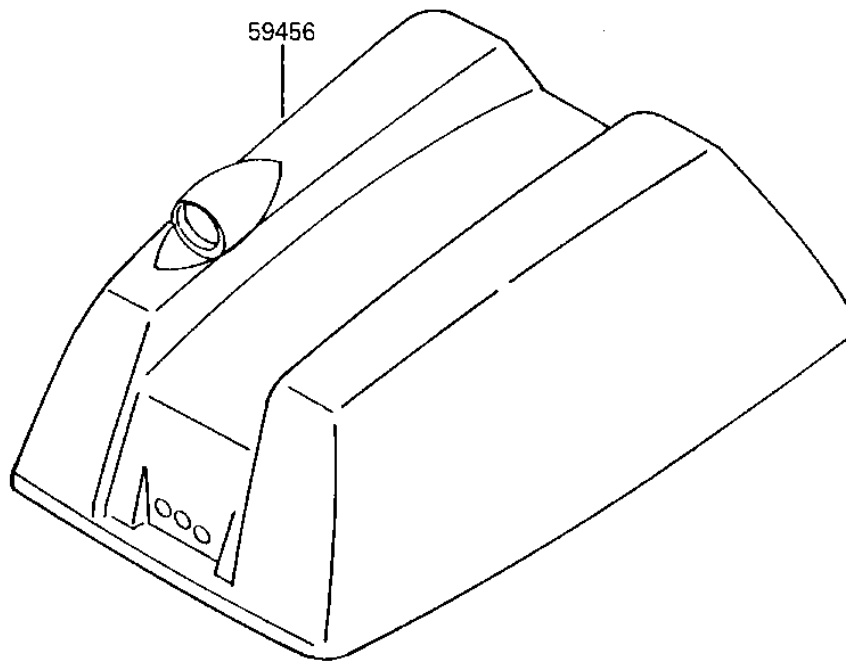

1986 JS300

PARTS DIAGRAM

ENGINE HOOD

F3142-0001

1986 JS300

PARTS LIST ENGINE HOOD

ITEM NAME

PART NUMBER