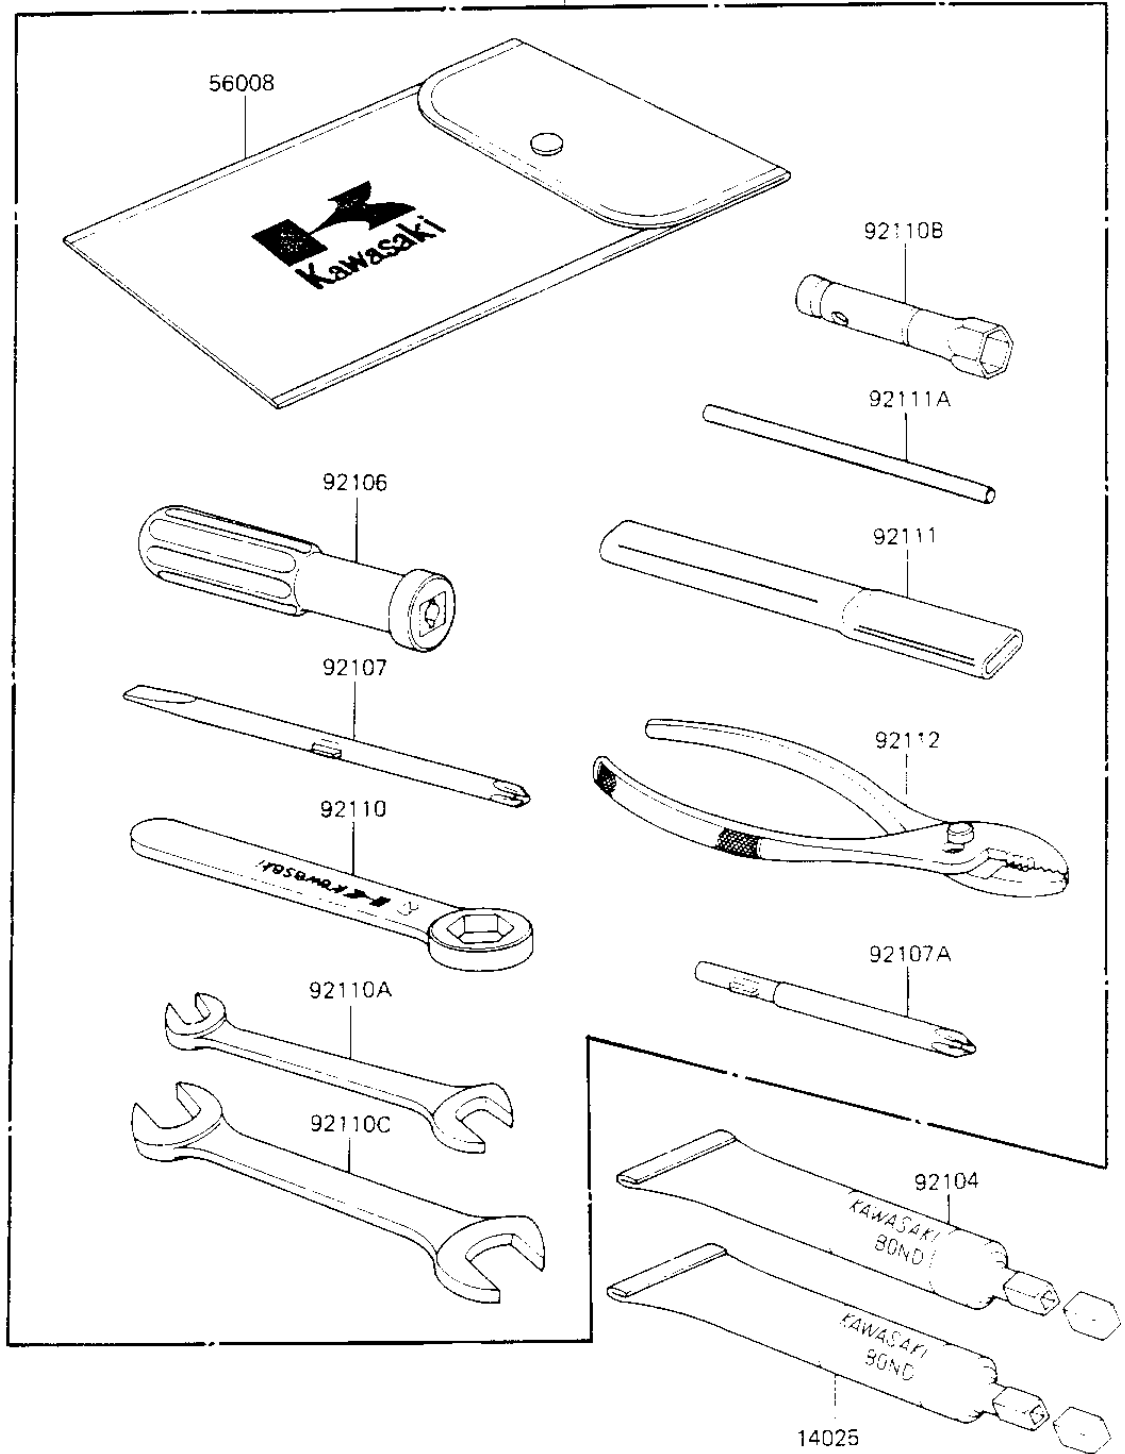

1984 KZ700-A1

PARTS DIAGRAM

OWNER TOOLS

56007

F9810-0090

1984 KZ700-A1

PARTS LIST OWNER TOOLS

ITEM NAME

PART NUMBER

QUANTITY
