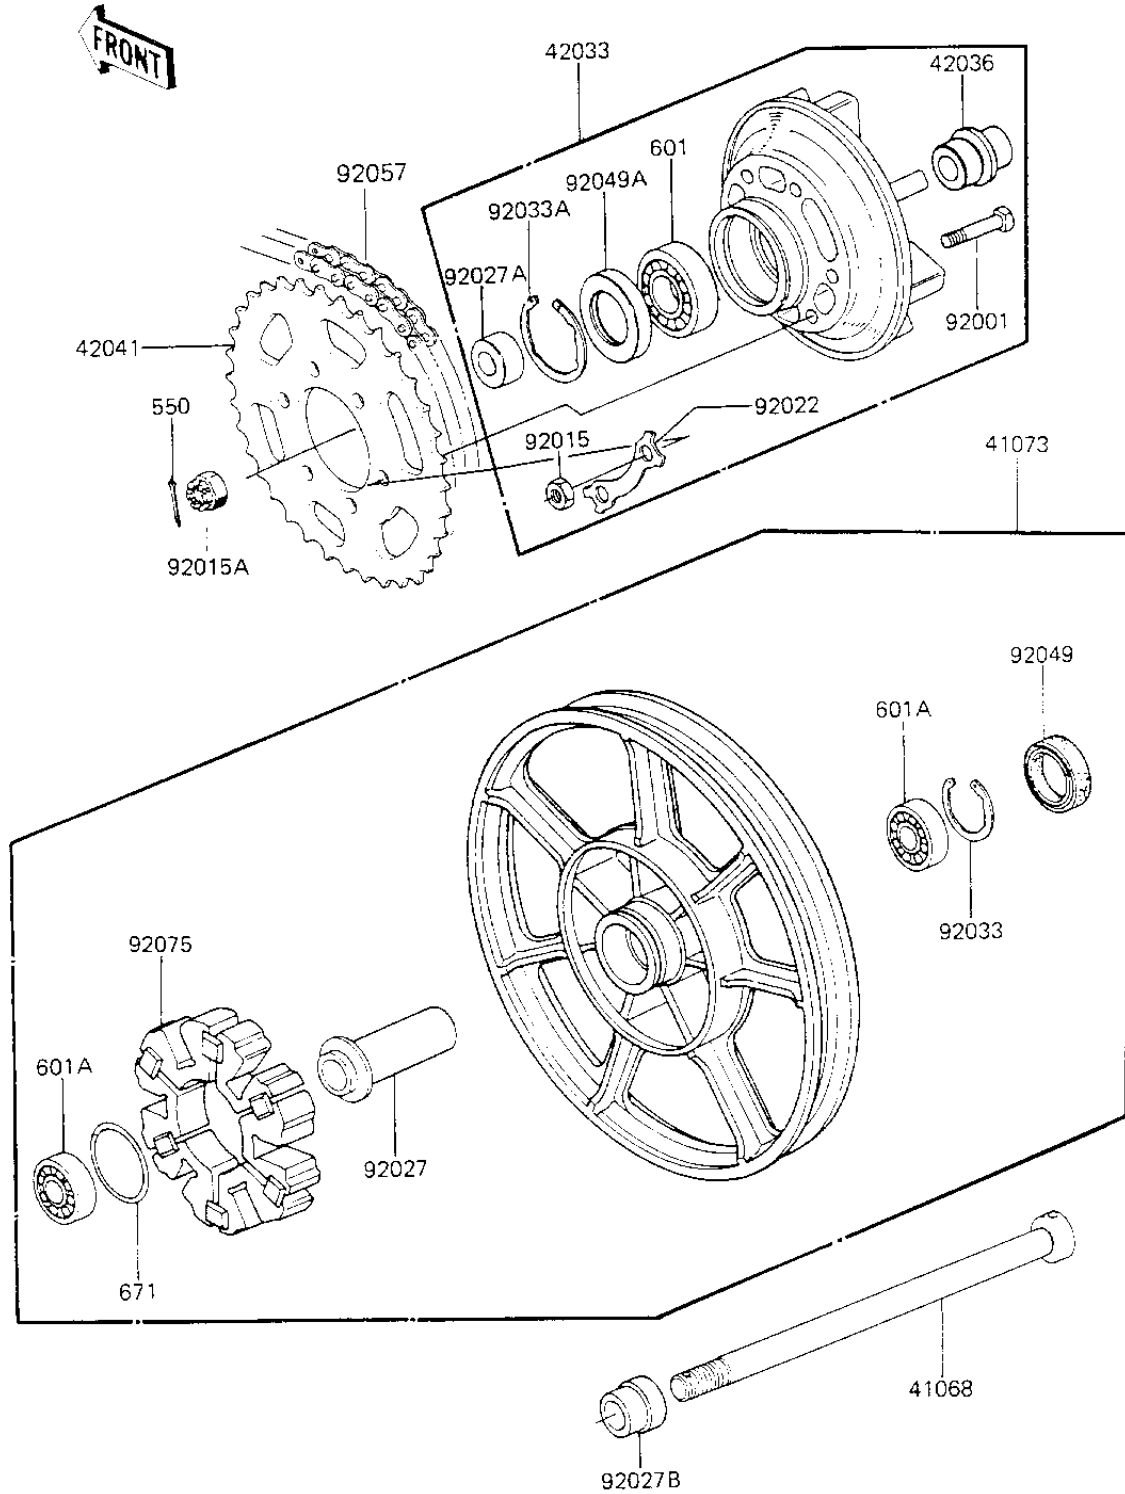

1984 KZ700-A1

PARTS DIAGRAM

REAR WHEEL/HUB/CHAIN

F2240-0106

1984 KZ700-A1

PARTS LIST

REAR WHEEL/HUB/CHAIN

Kawasaki

Let the Good Times Roll®

ITEM NAME

PART NUMBER

QUANTITY
