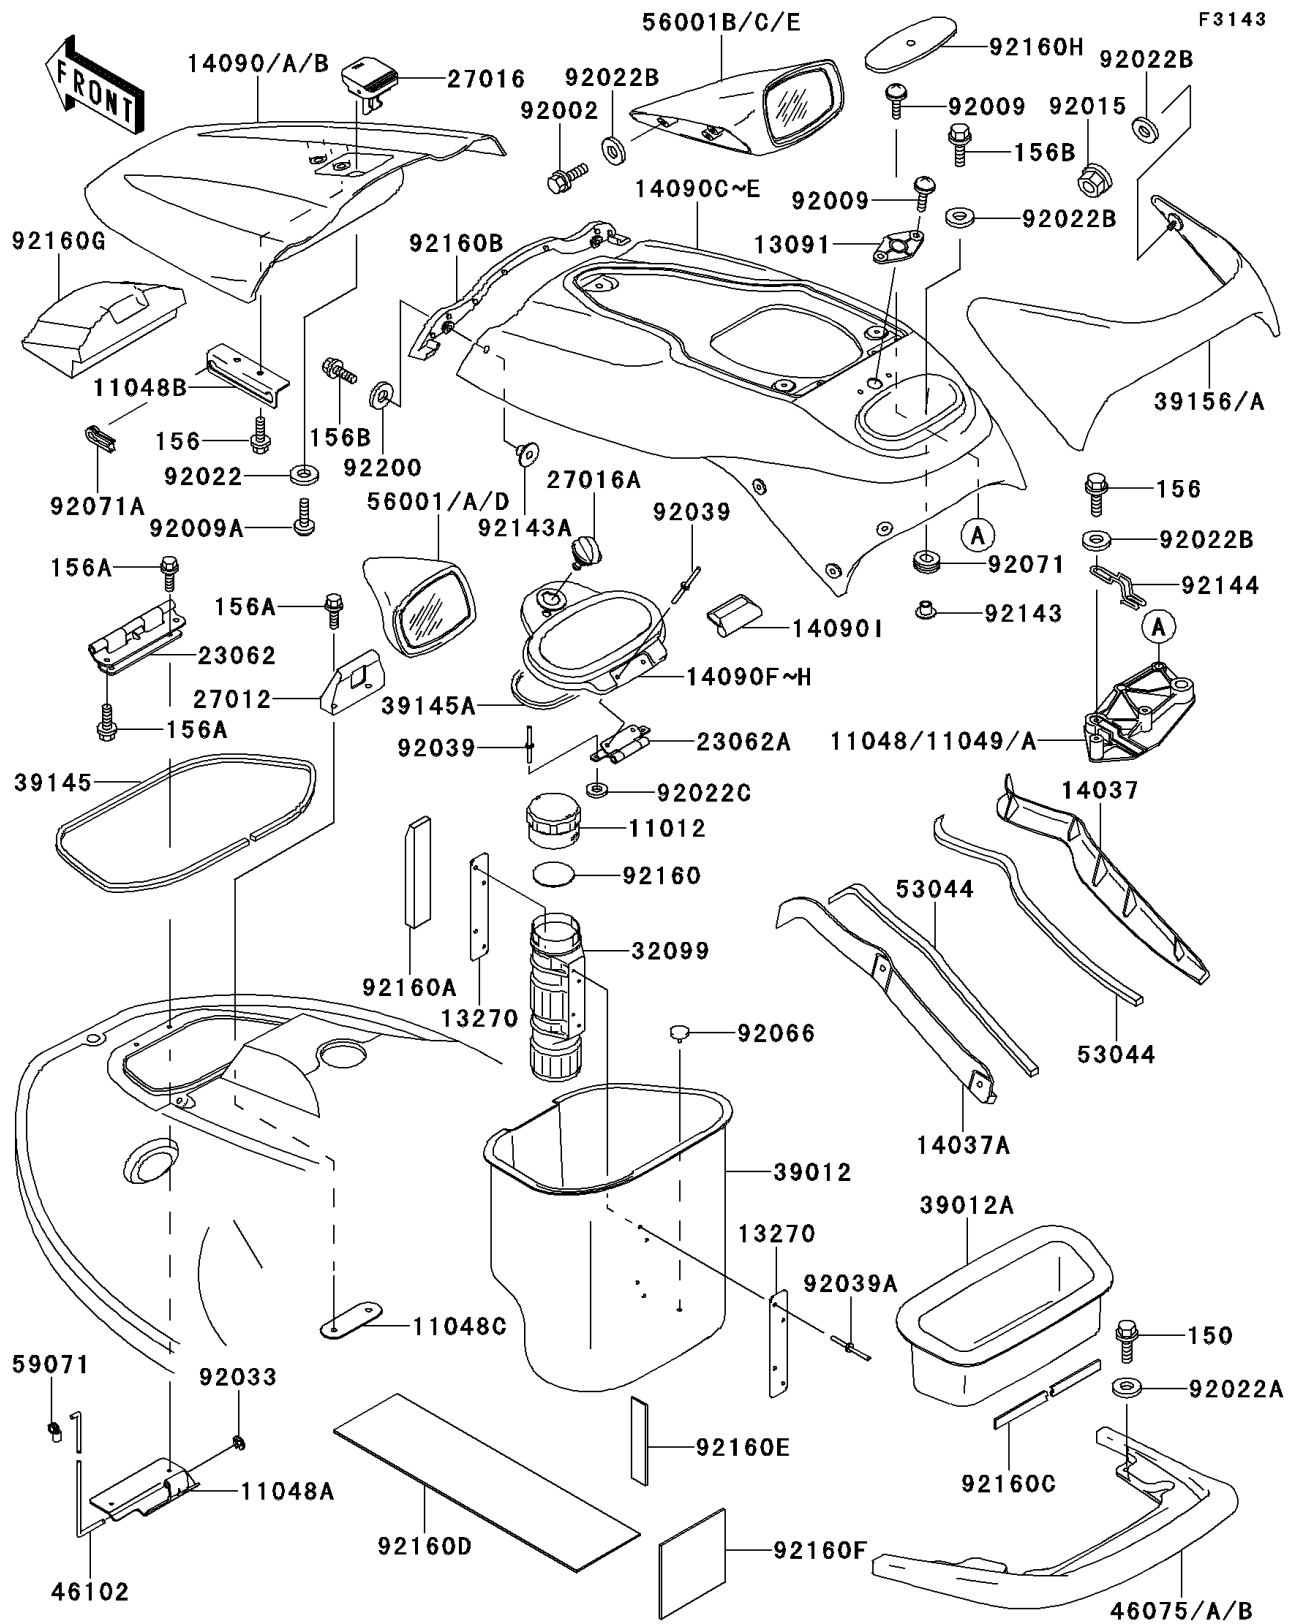

1997 900 ZXi

PARTS DIAGRAM

Hull Fittings

1997 900 ZXi

PARTS LIST

Hull Fittings

ITEM NAME

PART NUMBER

QUANTITY
