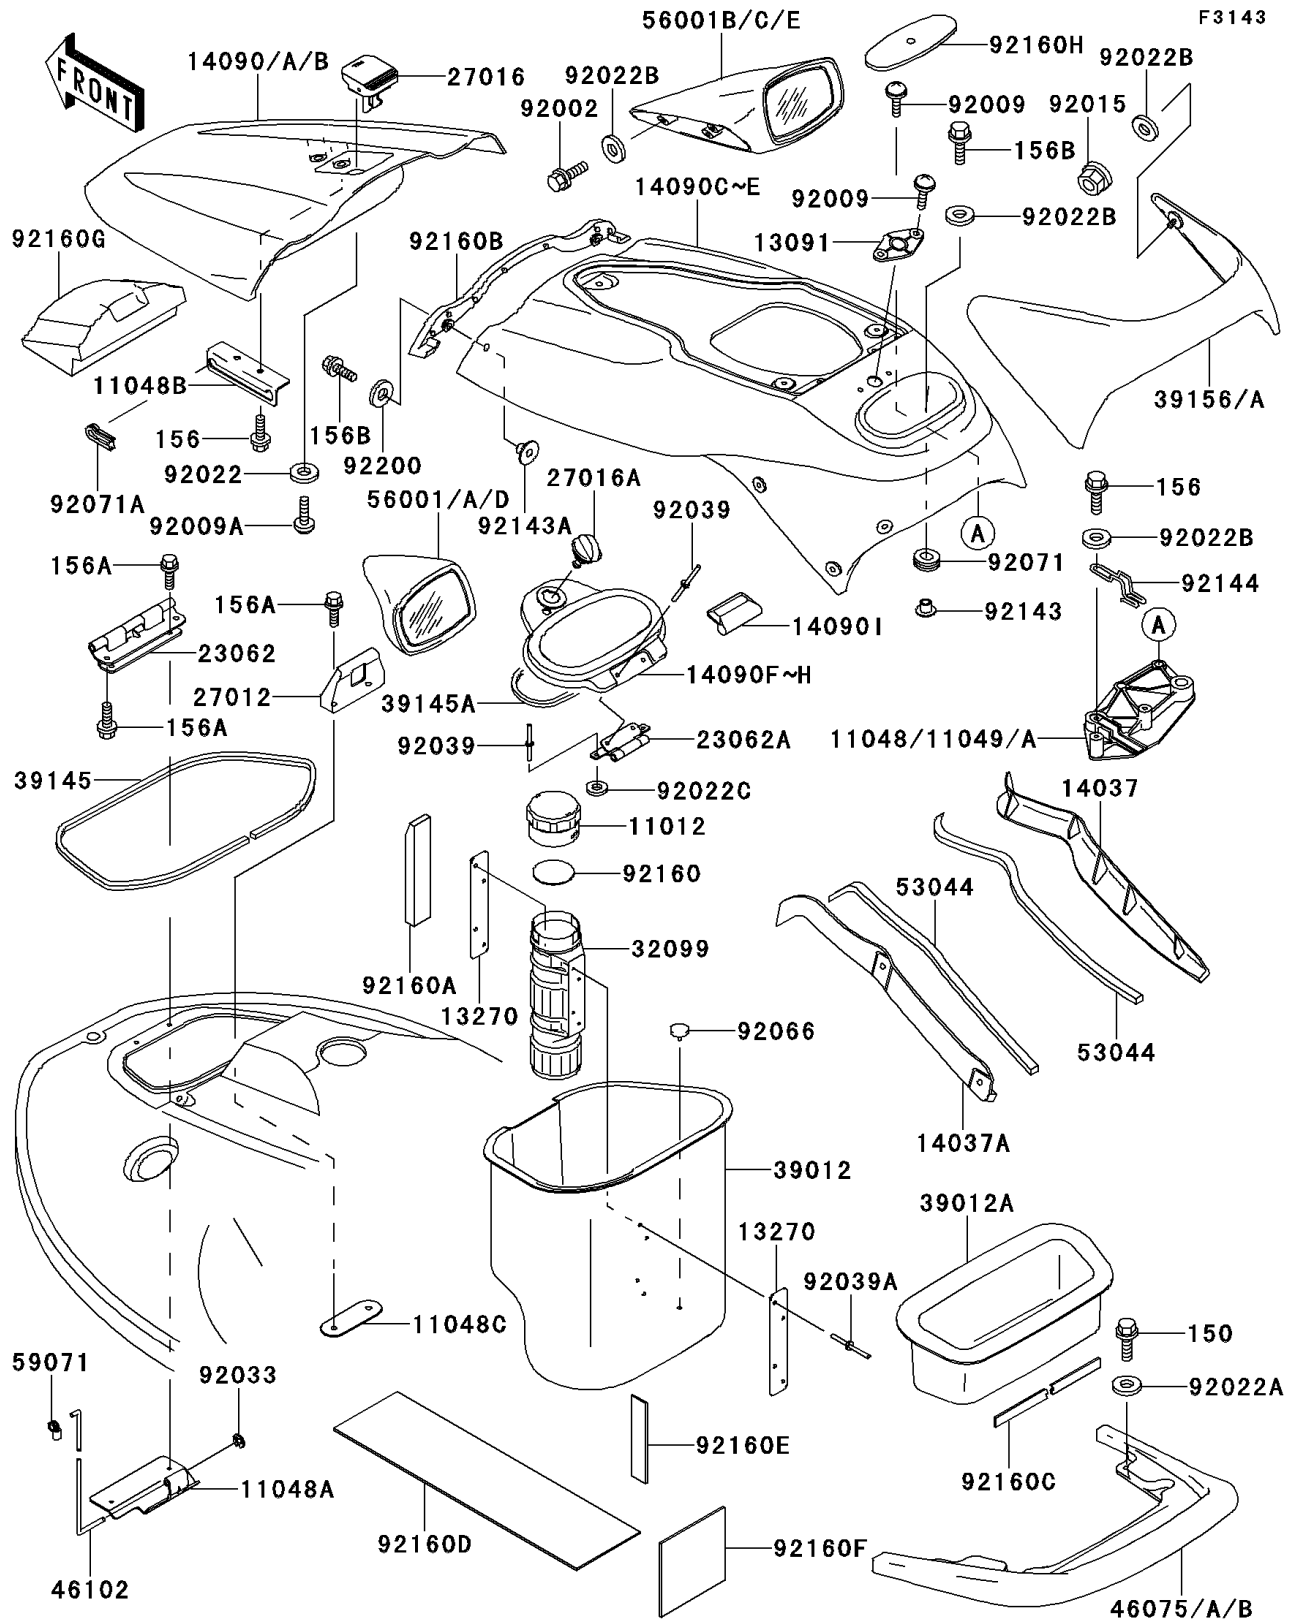

1995 900 ZXi

PARTS DIAGRAM

Hull Fittings

1995 900 ZXi

PARTS LIST

Hull Fittings

Kawasaki

Let the Good Times Roll®

ITEM NAME

PART NUMBER

QUANTITY
