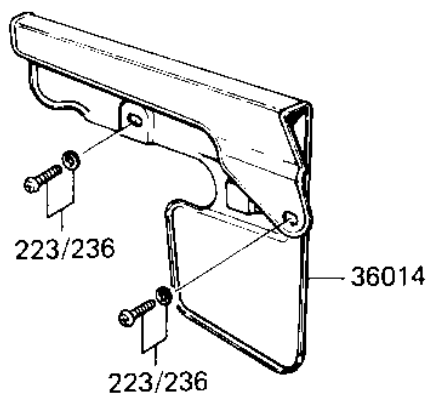

1986 KD80

PARTS DIAGRAM

SIDE COVER/CHAIN COVER

Kawasaki

Let the Good Times Roll®

F2610-0070

1986 KD80

PARTS LIST