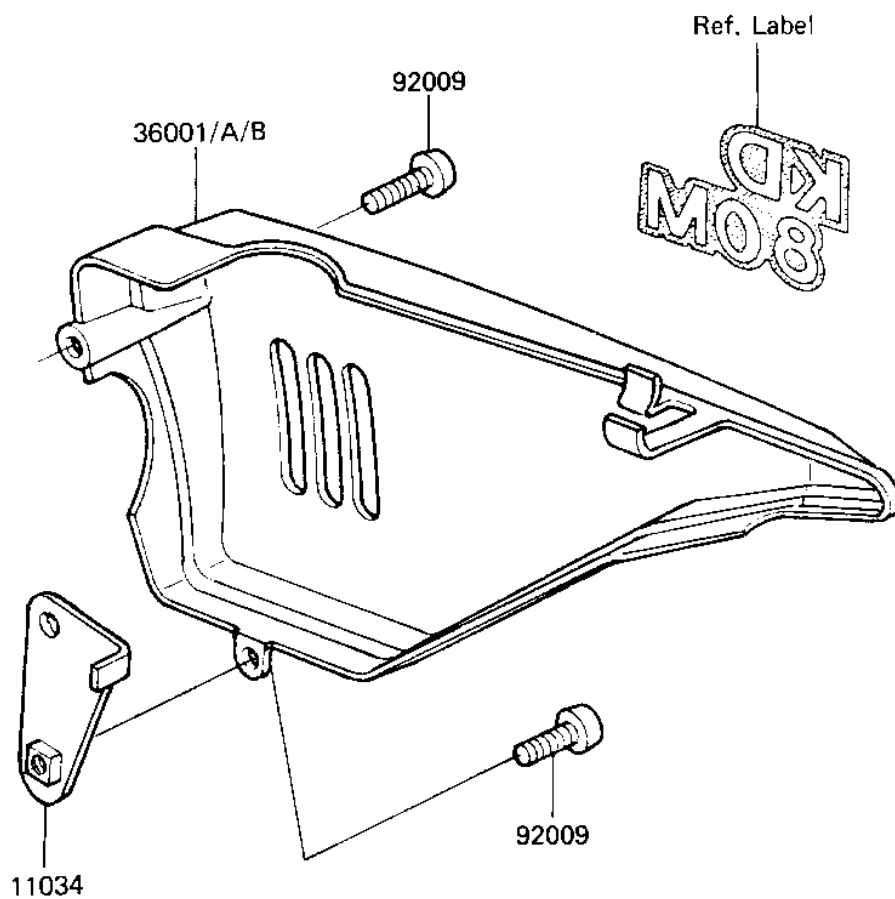

1986 KD80

PARTS DIAGRAM

SIDE COVER/CHAIN COVER

Kawasaki

Let the Good Times Roll®

F2610-0070

1986 KD80

PARTS LIST

SIDE COVER/CHAIN COVER

Kawasaki

Let the Good Times Roll®

ITEM NAME

PART NUMBER

QUANTITY
