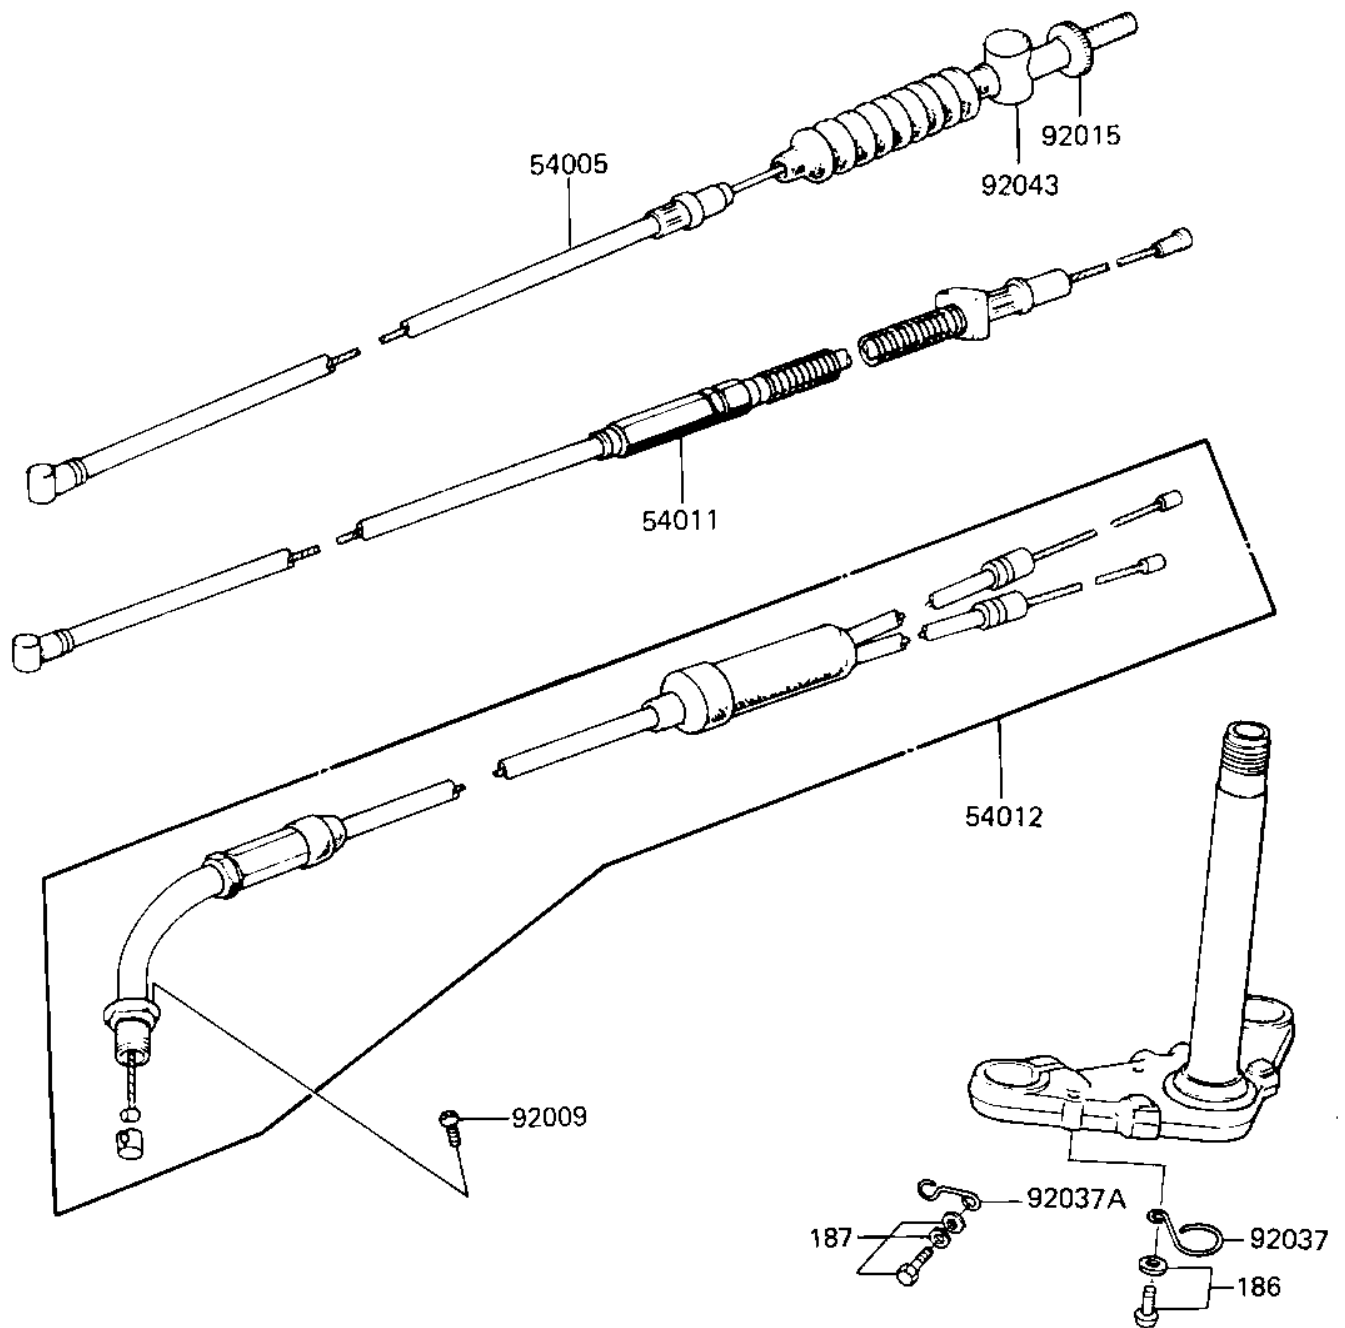

1984 KD80

PARTS DIAGRAM

CABLES

F2540-0065

1984 KD80

PARTS LIST

CABLES

ITEM NAME	PART NUMBER	QUANTITY
CABLE,FRONT BRAKE (Ref # 54005)	54005-1021	1
CABLE, CLUTCH (Ref # 54011)	54011-073	1
CABLE,THROTTLE (Ref # 54012)	54012-1056	1
SCREW-PAN-WS-CROS (Ref # 92009)	223B0510	1
NUT-BRAKE ROD ADJUST (Ref # 92015)	92015-052	1
CLAMP-CABLE (Ref # 92037)	92037-046	1
CLAMP,CABLE (Ref # 92037A)	92037-117	1
JOINT-BRAKE ROD (Ref # 92043)	92043-082	1
BOLT 6X12 (WP) (Ref # 186)	186B0612	1
BOLT 6X12 (Ref # 187)	187B0612	1