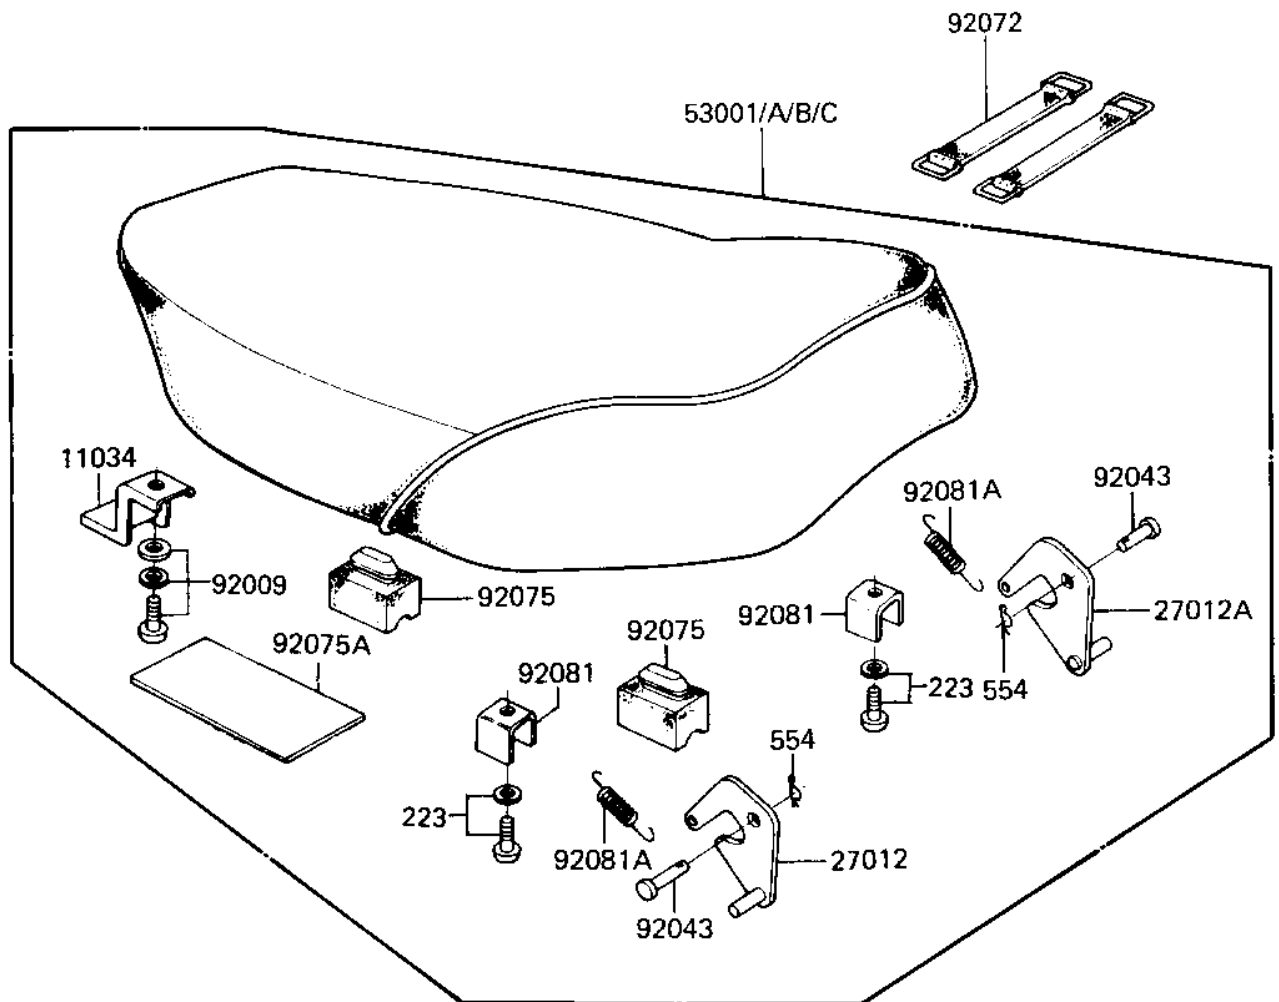

1986 KD80

PARTS DIAGRAM

SEAT

F2510-0070

Ref. Label

1986 KD80

PARTS LIST

SEAT

Kawasaki

Let the Good Times Roll®

ITEM NAME

PART NUMBER

QUANTITY
