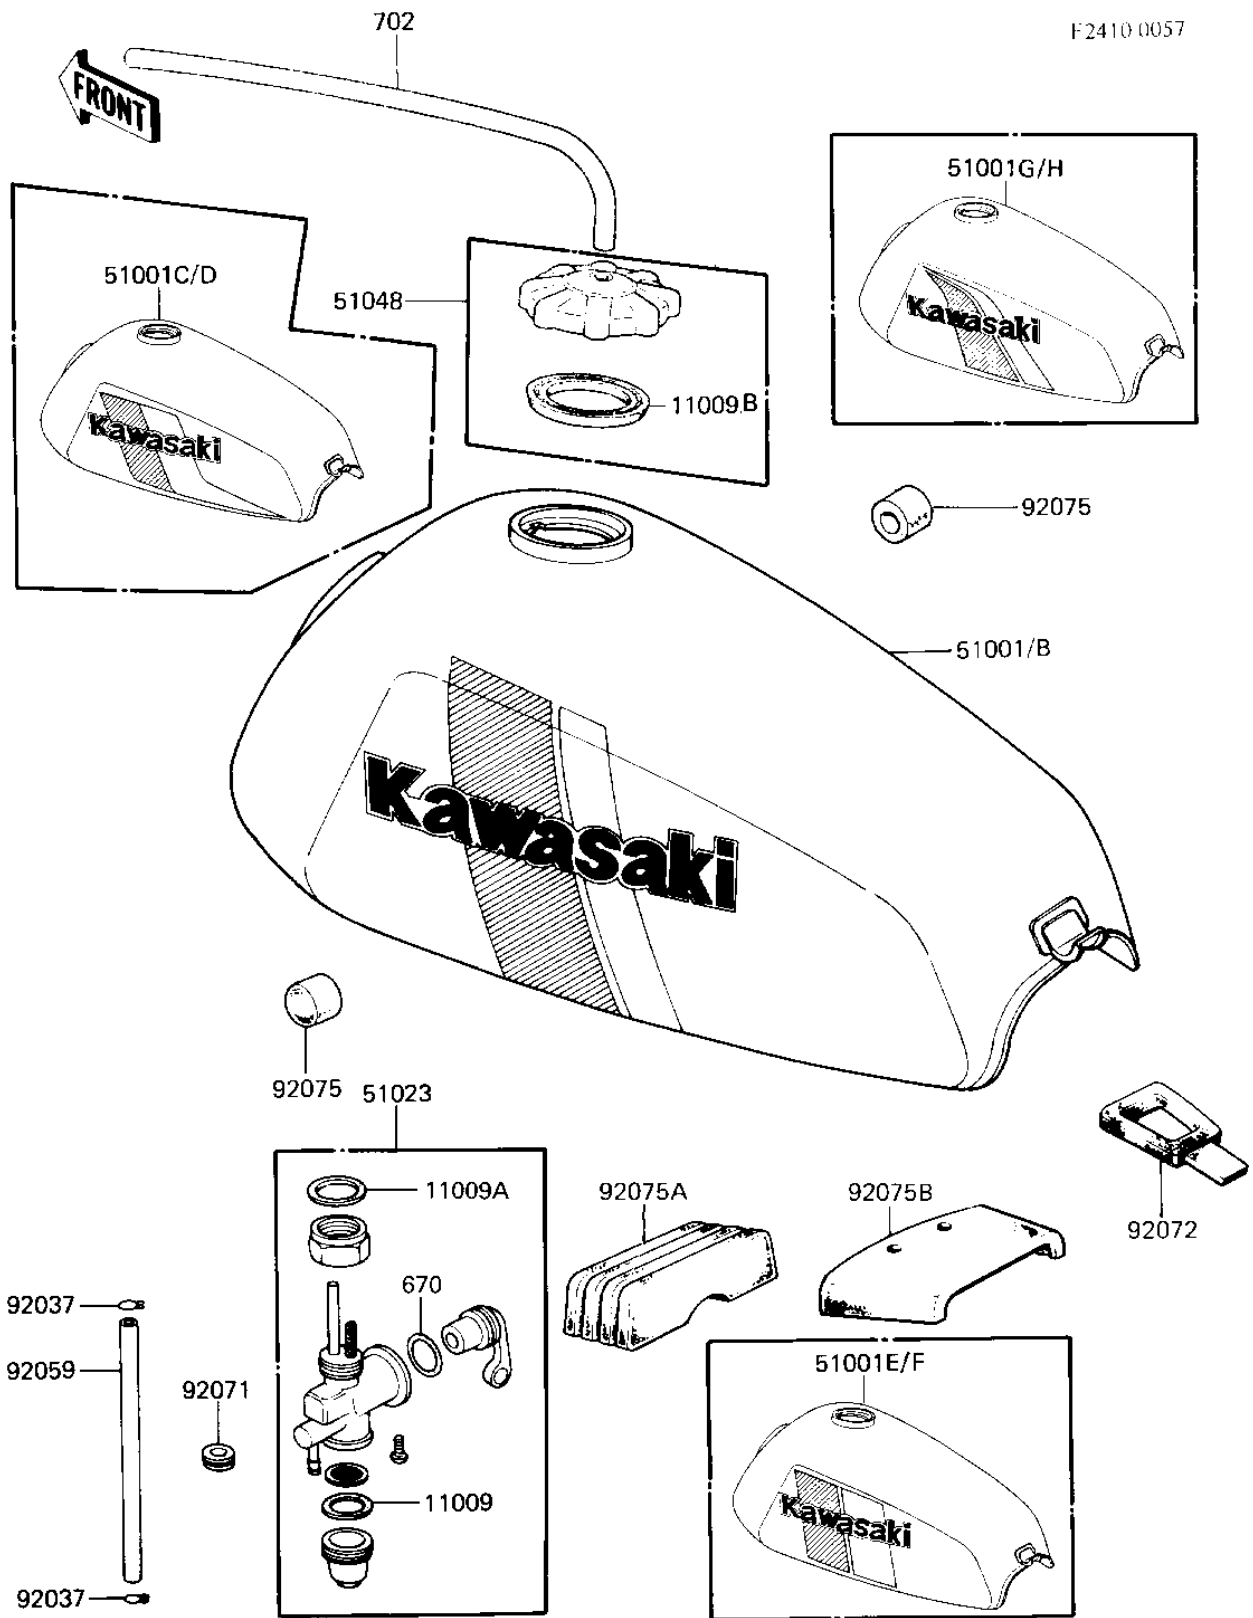

1986 KD80

PARTS DIAGRAM

FUEL TANK

1986 KD80

PARTS LIST

FUEL TANK

Kawasaki

Let the Good Times Roll®

ITEM NAME

PART NUMBER

QUANTITY
