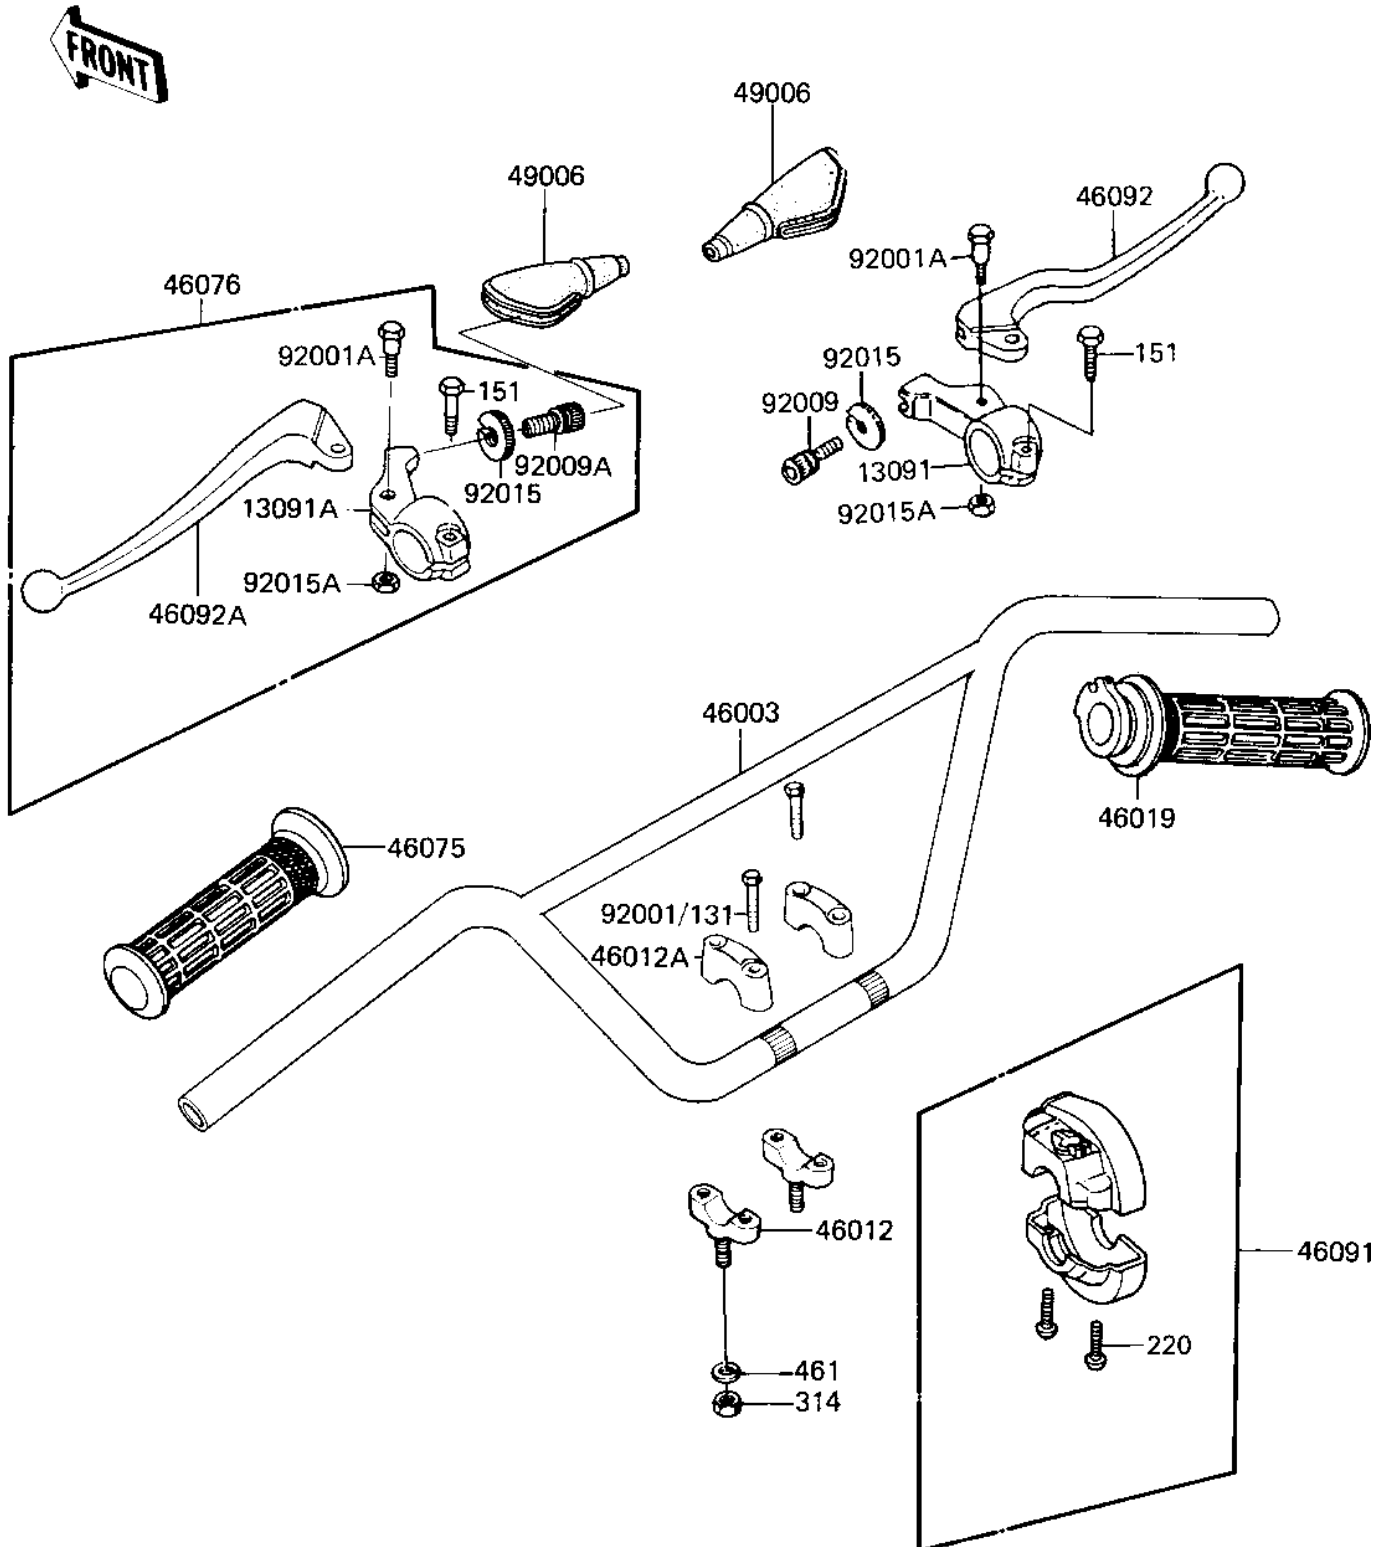

1986 KD80

PARTS DIAGRAM

HANDLEBAR

F2310-0086

1986 KD80

PARTS LIST HANDLEBAR

ITEM NAME

PART NUMBER

QUANTITY
