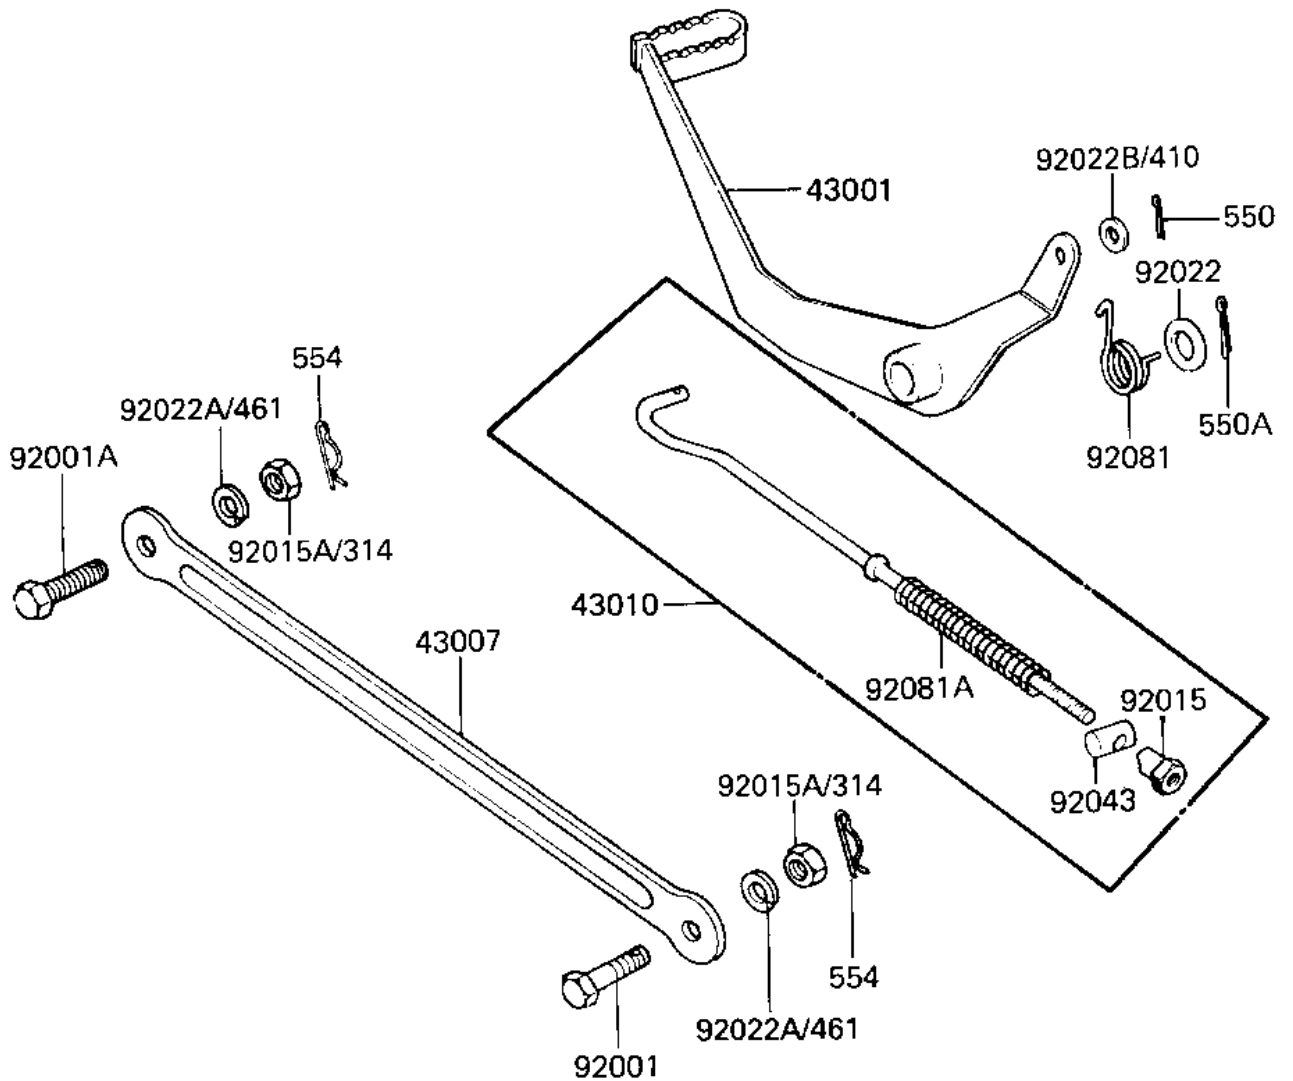

1983 KD80

PARTS DIAGRAM

BRAKE PEDAL/TORQUE LINK

F2260-0046

1983 KD80

PARTS LIST

BRAKE PEDAL/TORQUE LINK

Kawasaki

Let the Good Times Roll®

ITEM NAME

PART NUMBER

QUANTITY
