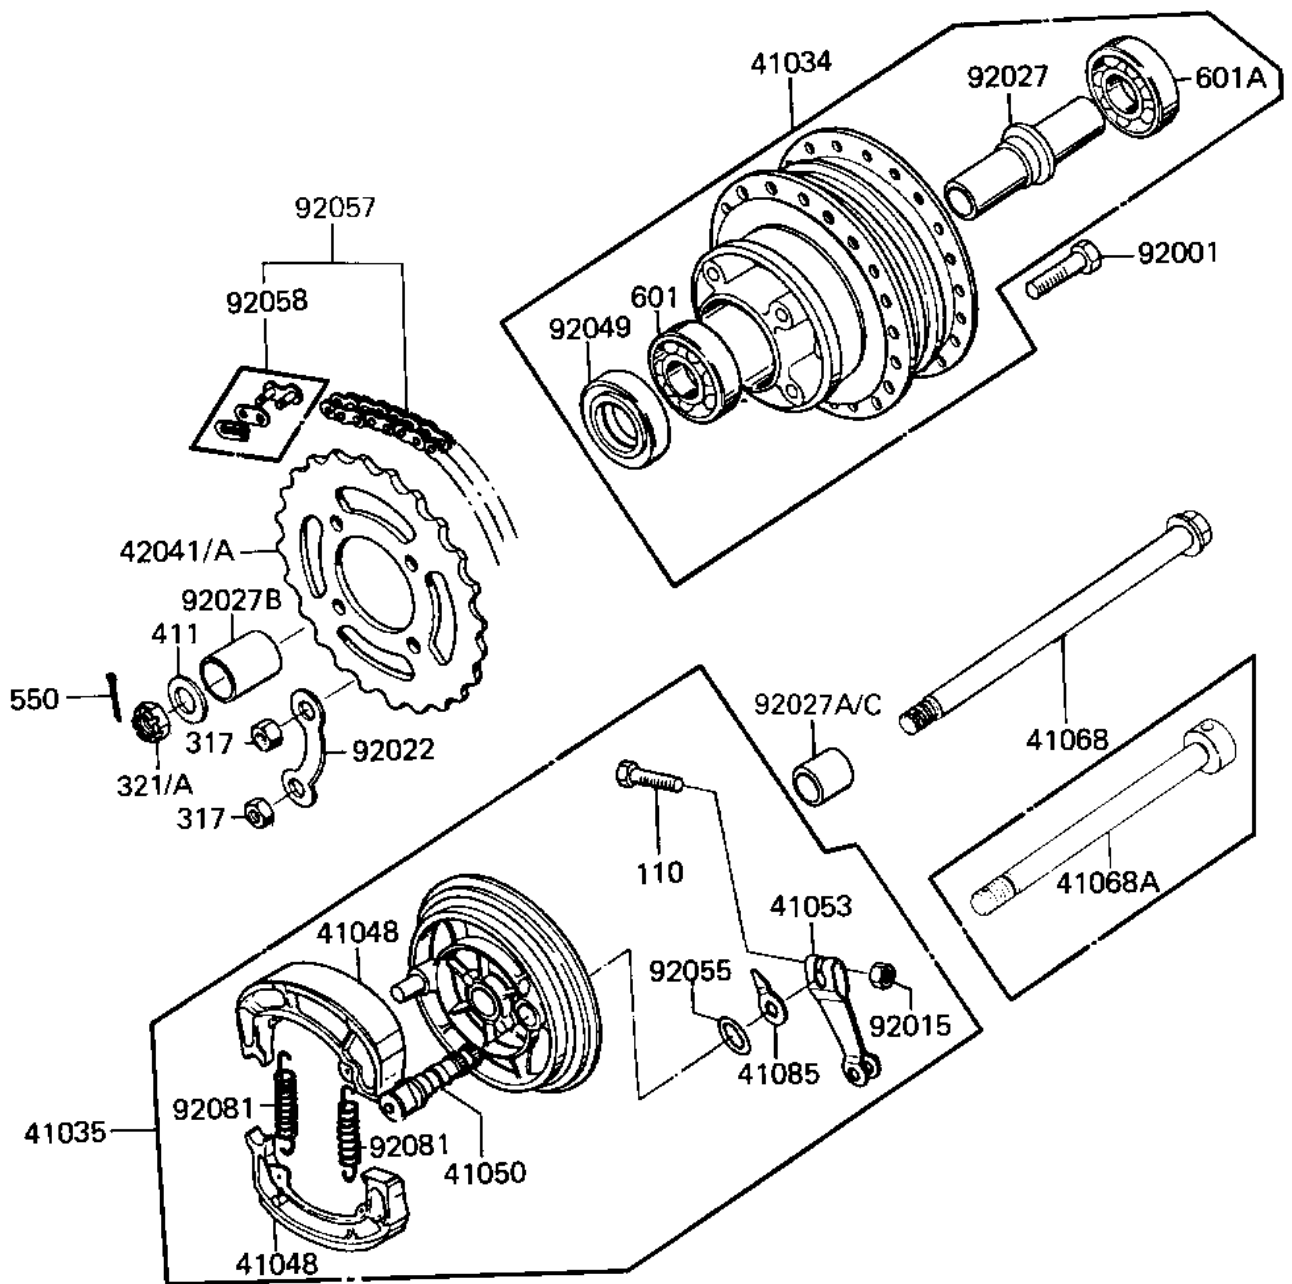

1983 KD80

PARTS DIAGRAM

REAR HUB/BRAKE/CHAIN

F2240-0048

1983 KD80

PARTS LIST

REAR HUB/BRAKE/CHAIN

Kawasaki

Let the Good Times Roll®

ITEM NAME

PART NUMBER

QUANTITY
