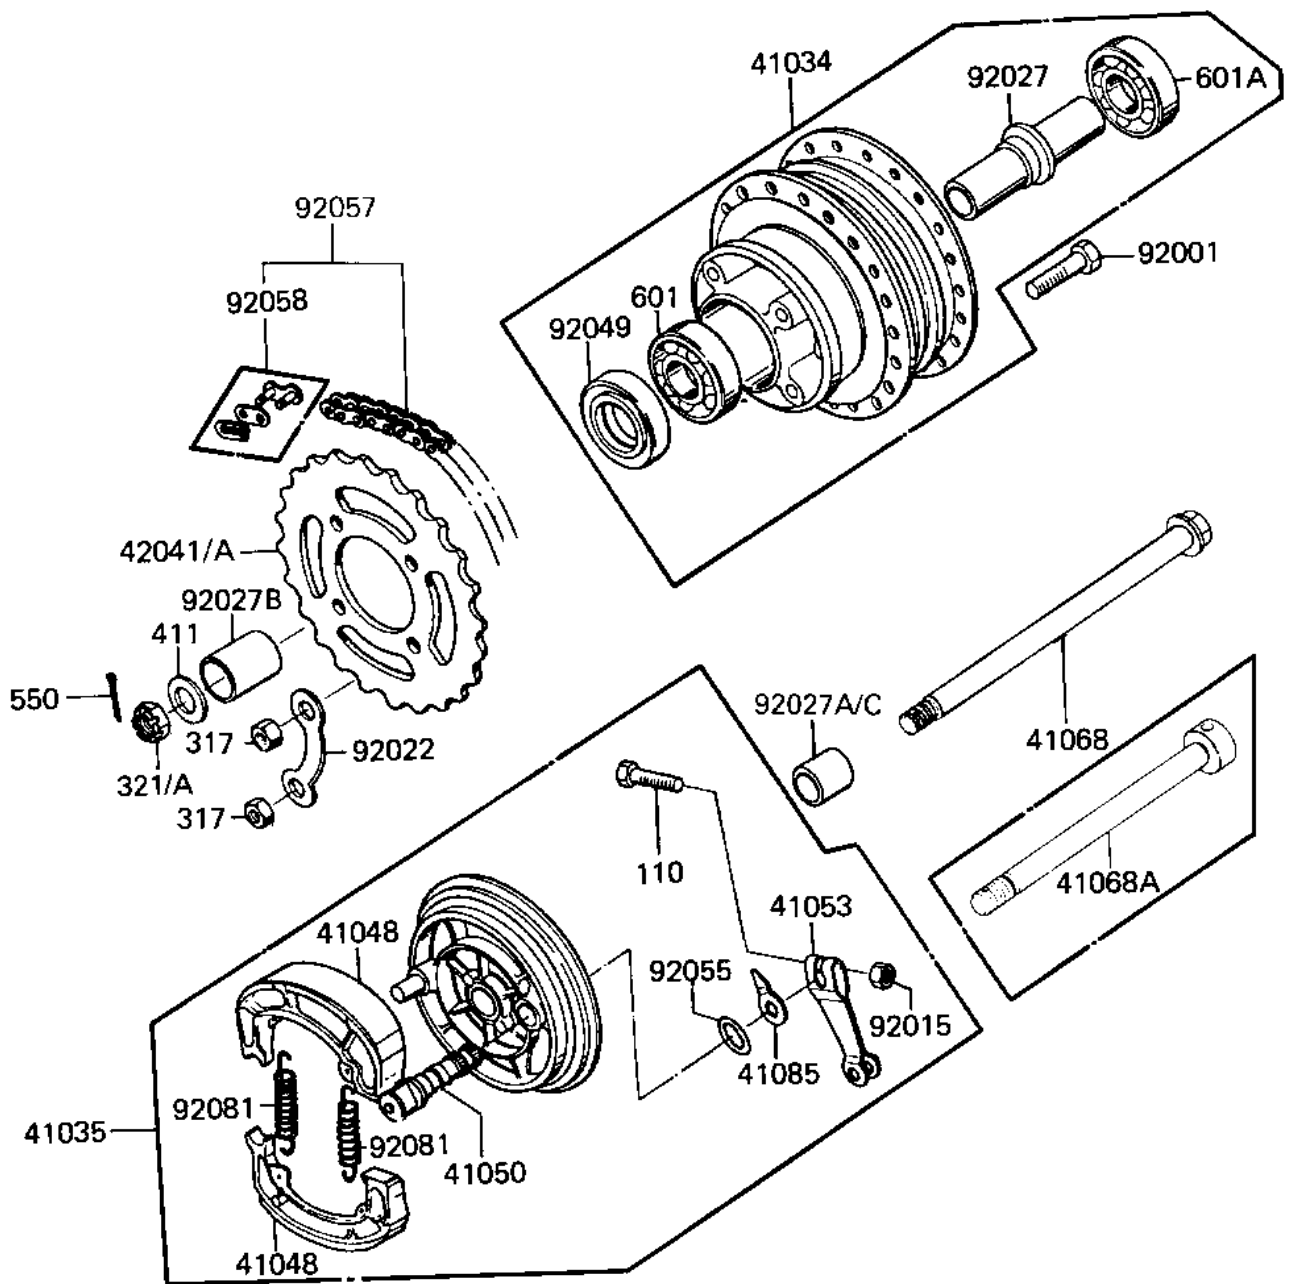

1986 KD80

PARTS DIAGRAM

REAR HUB/BRAKE/CHAIN

F2240-0048

1986 KD80

PARTS LIST

REAR HUB/BRAKE/CHAIN

Kawasaki

Let the Good Times Roll®

ITEM NAME	PART NUMBER	QUANTITY
DRUM-ASSY,RR BRK,BUFF (Ref # 41034)	41034-1002-80	1
PANEL-ASY,RR BRK,BUFF (Ref # 41035)	42006-063-80	1
SHOE-BRAKE (Ref # 41048)	41048-1085	2
CAM SHAFT,REAR BRAKE (Ref # 41050)	42026-018	1
LEVER,REAR BRAKE PANL (Ref # 41053)	42029-027	1
AXLE,12X206 (Ref # 41068A)	41068-1091	1
INDICATOR,BKSHOE (Ref # 41085)	41085-003	1
REAR SPROCKET 37T (Ref # 42041)	42041-020	1
REAR SPROCKET 39T (Ref # 42041A)	42041-045	1
BOLT REAR SPROCKET (Ref # 92001)	92001-021	4
NUT,6MM (Ref # 92015)	41072-007	1
WASHER RR SPRCKT LOCK (Ref # 92022)	92088-003	2
SPACER RR HUB BEARING (Ref # 92027)	42010-003	1
COLLAR,REAR AXLE (Ref # 92027B)	42032-044	1
COLLAR,12.2X22X30.5 (Ref # 92027C)	92027-1478	1
OIL SEAL RR BRK DRUM (Ref # 92049)	92052-001	1
"0" RING,11MM (Ref # 92055)	92055-004	1
CHAIN,DRIVE,EK428 98L (Ref # 92057)	92057-1092	1
JOINT-CHAIN (Ref # 92058)	92058-1014	1
SPRING,BRAKE SHOE (Ref # 92081)	92081-1766	2
BOLT-UPSET (Ref # 110)	112G0630	1
NUT,8M/M (Ref # 317)	317B0800	4
NUT CASTLE 12MM (Ref # 321)	321B1200	1
WASHER PLAIN 12MM (Ref # 411)	411B1200	1
PIN COTTER 3.0X25 (Ref # 550)	550D3025	1
BEARING BALL #6301 (Ref # 601)	601B6301	1
BEARING BALL #6301 (Ref # 601A)	601B6301Z	1