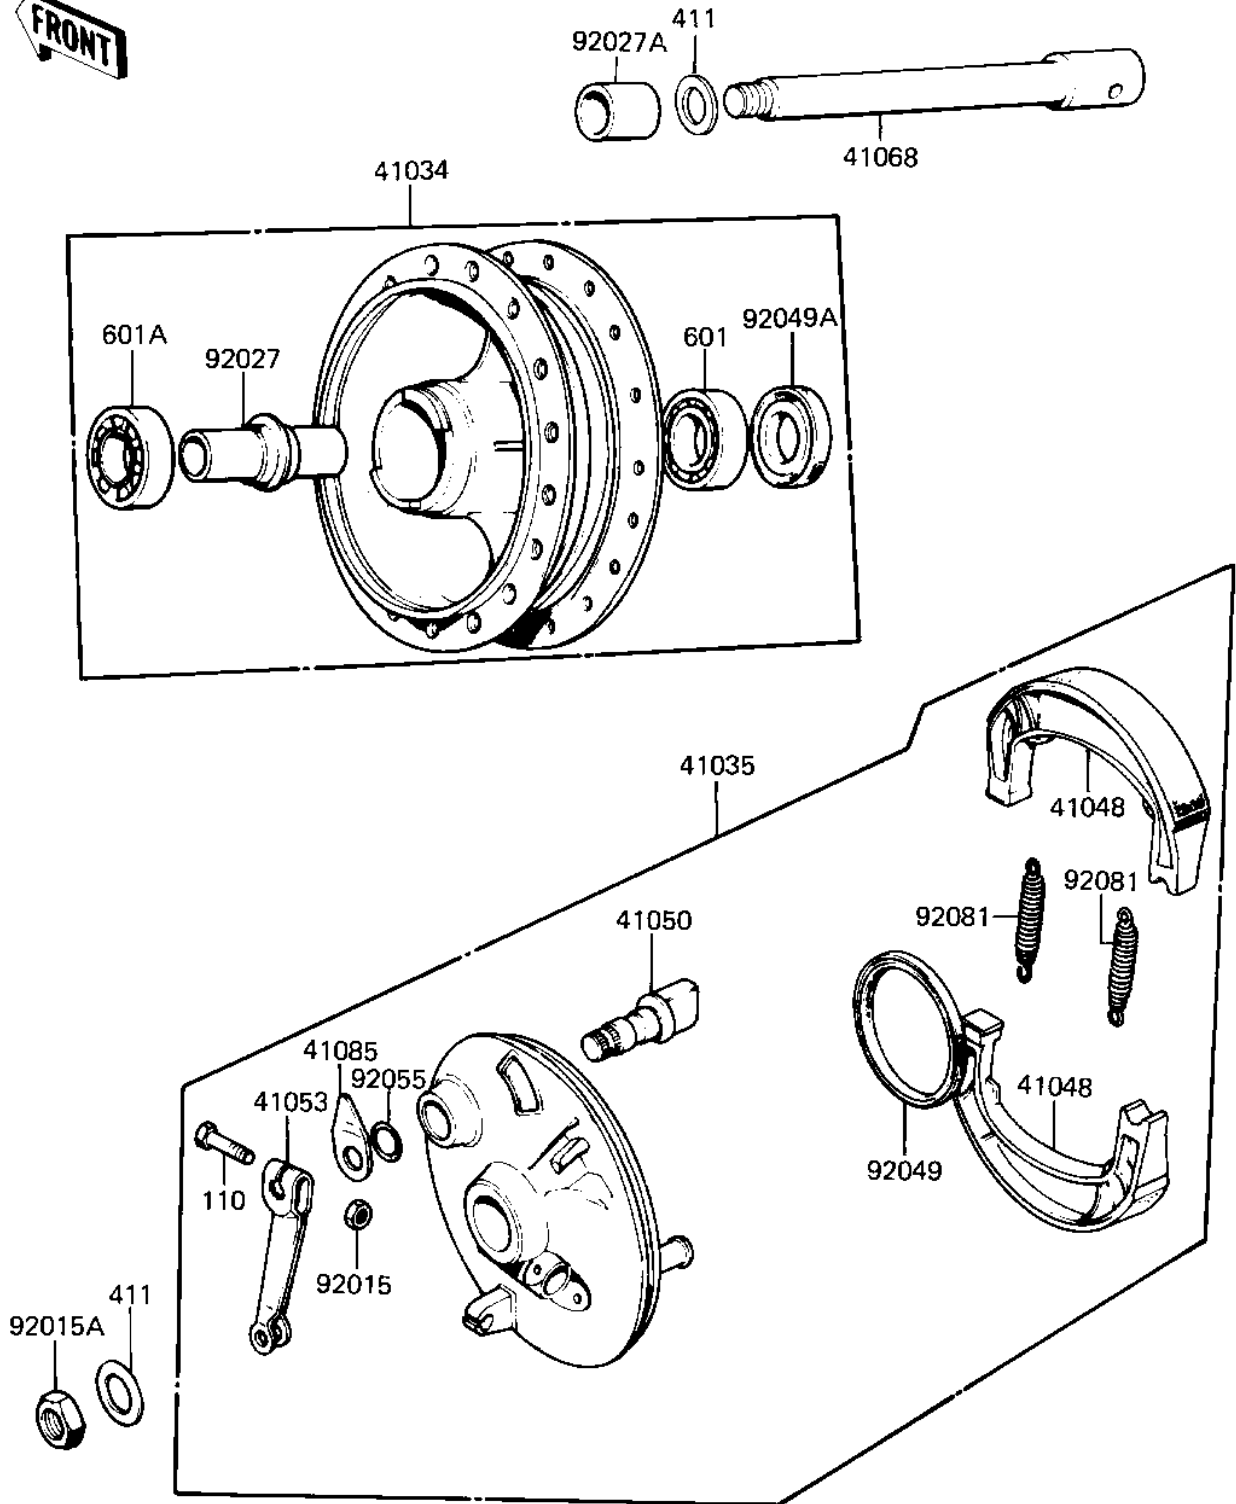

1986 KD80

PARTS DIAGRAM FRONT HUB/BRAKE

F2230-0039

1986 KD80

PARTS LIST

FRONT HUB/BRAKE

Kawasaki

Let the Good Times Roll®

ITEM NAME

PART NUMBER

QUANTITY
