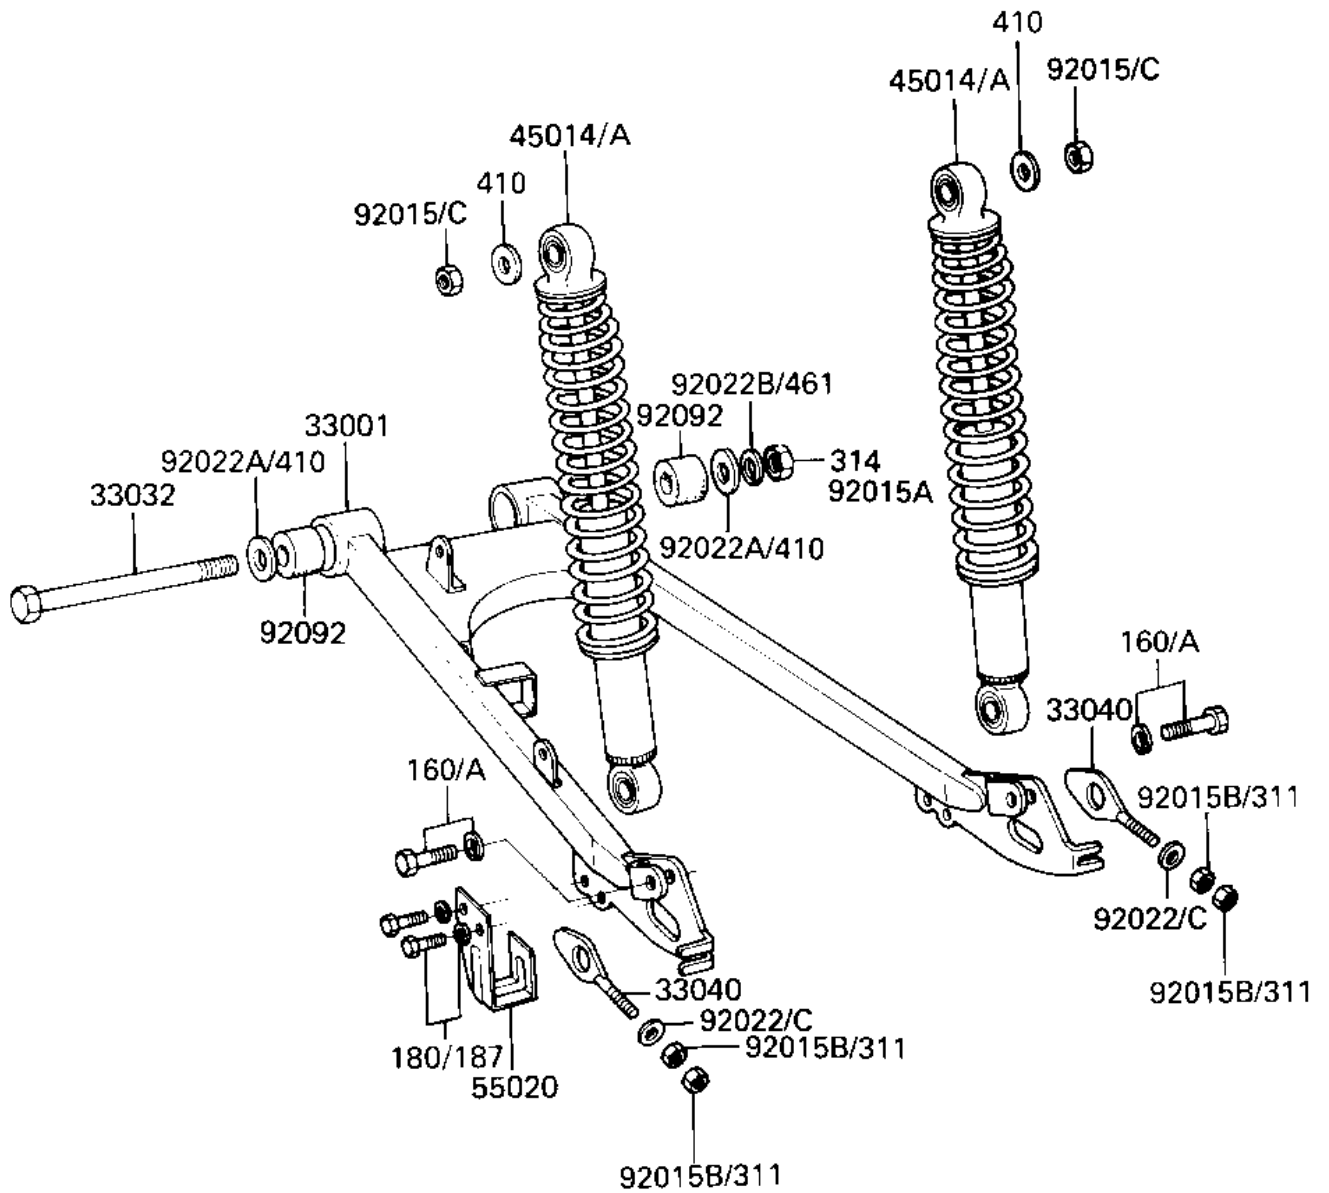

1984 KD80

PARTS DIAGRAM

SWING ARM/SHOCK ABSORBERS

F2140-0188

1984 KD80

PARTS LIST

SWING ARM/SHOCK ABSORBERS

ITEM NAME

PART NUMBER

QUANTITY
