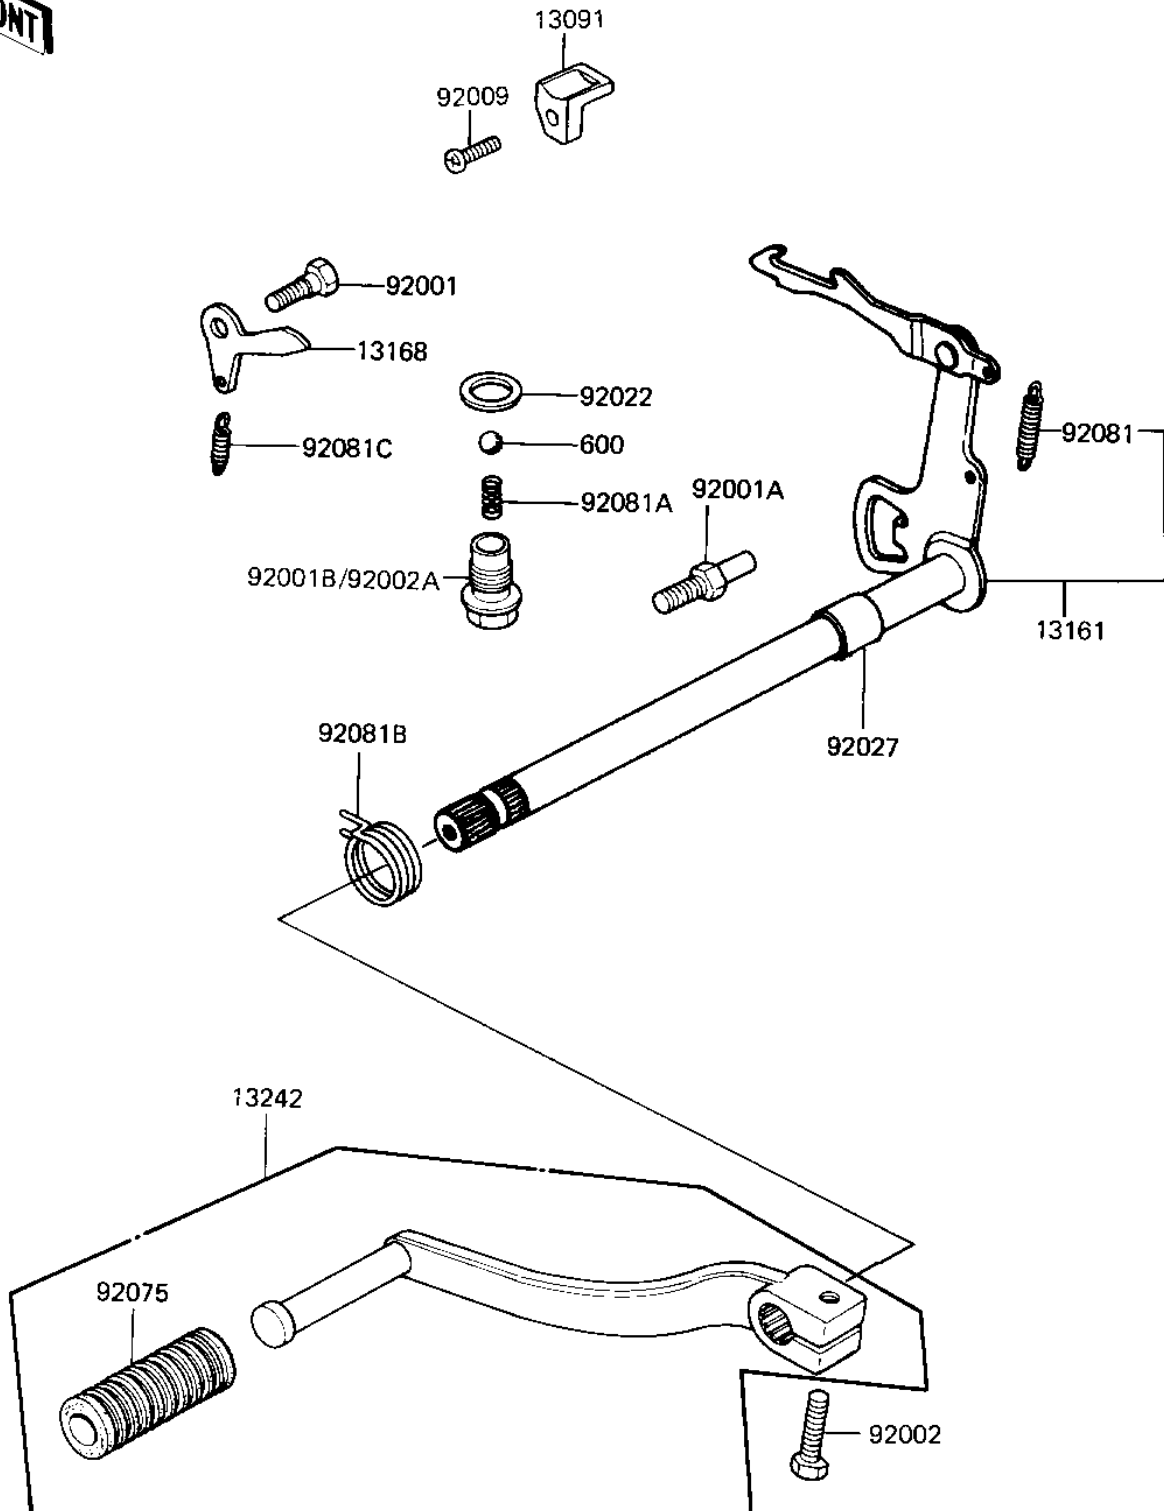

1984 KD80

PARTS DIAGRAM

GEAR CHANGE MECHANISM

E1370-0009

1984 KD80

PARTS LIST

GEAR CHANGE MECHANISM

ITEM NAME

PART NUMBER

QUANTITY
