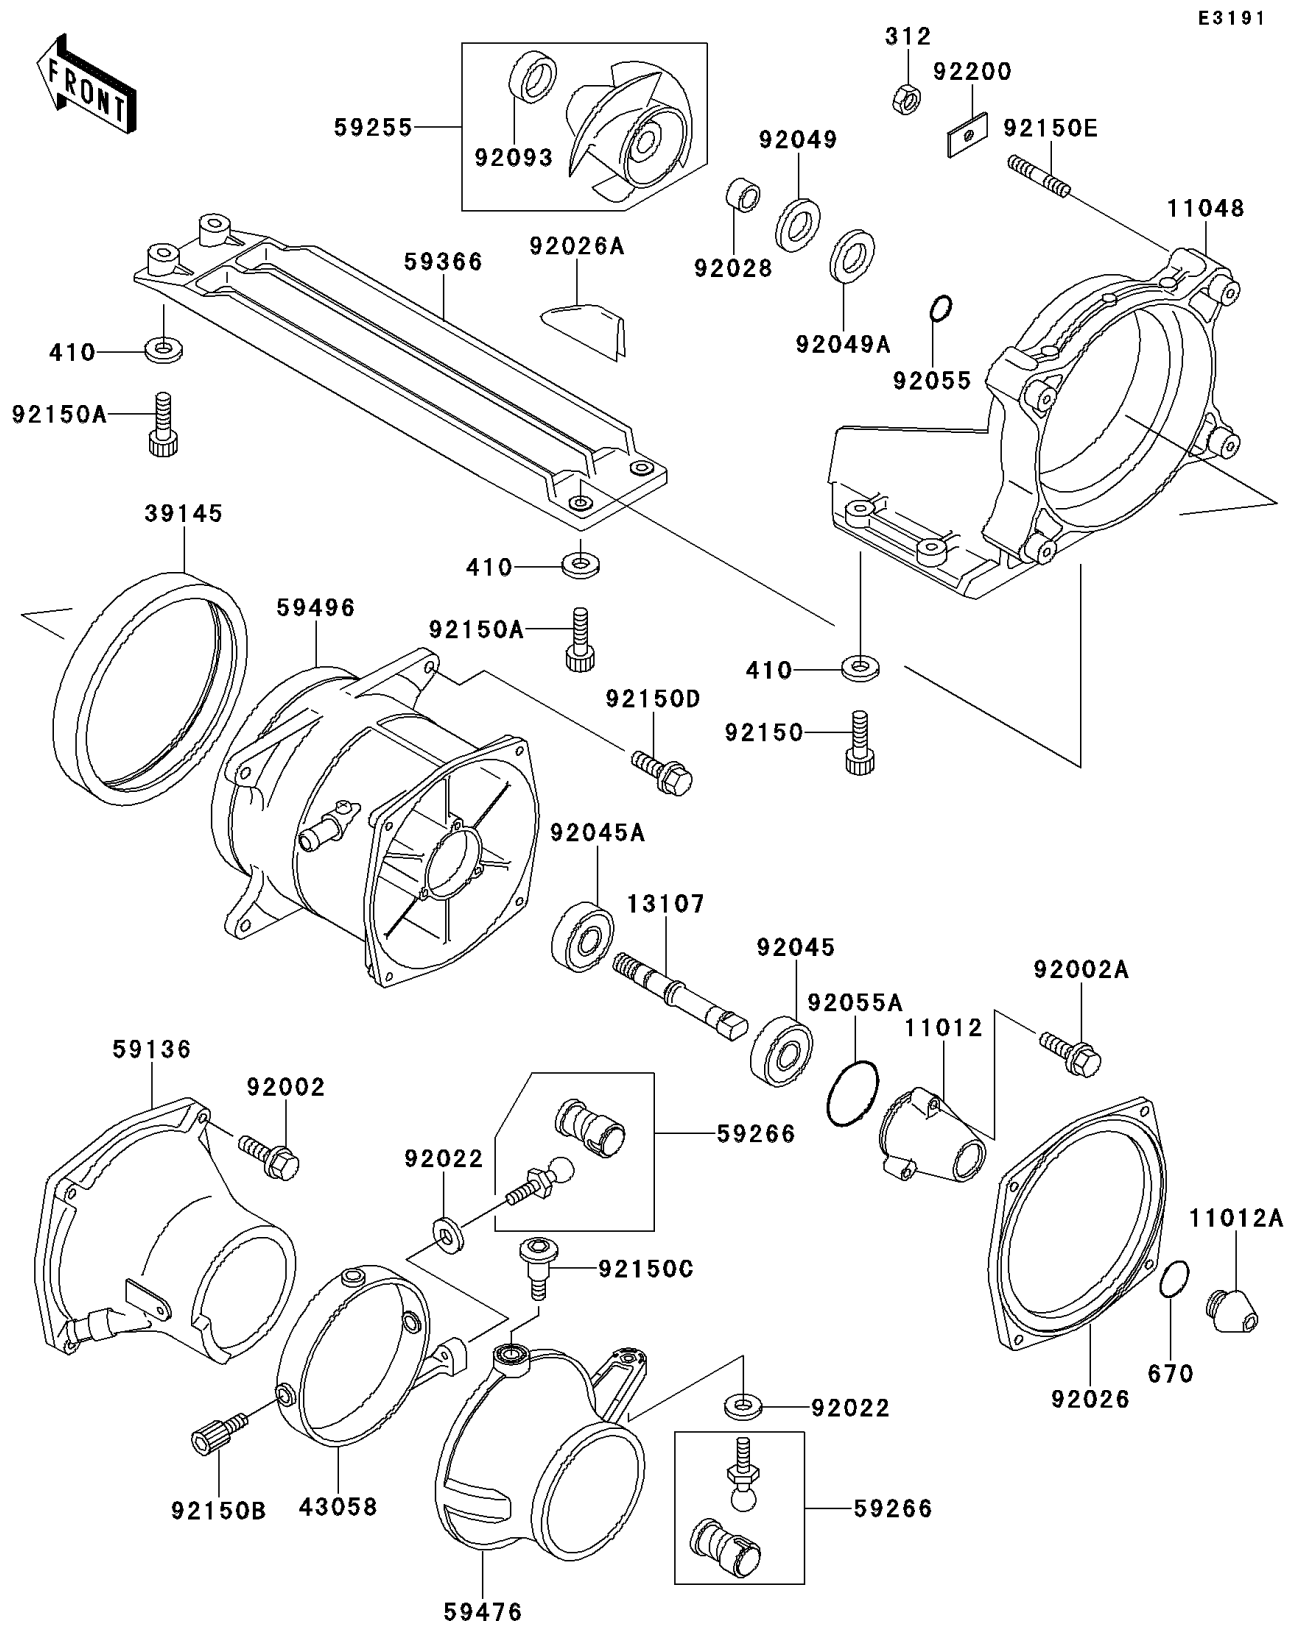

1996 900 ZXi

PARTS DIAGRAM

Jet Pump

Kawasaki

Let the Good Times Roll®

1996 900 ZXi

PARTS LIST

Jet Pump

Kawasaki

Let the Good Times Roll®

ITEM NAME

PART NUMBER

QUANTITY
