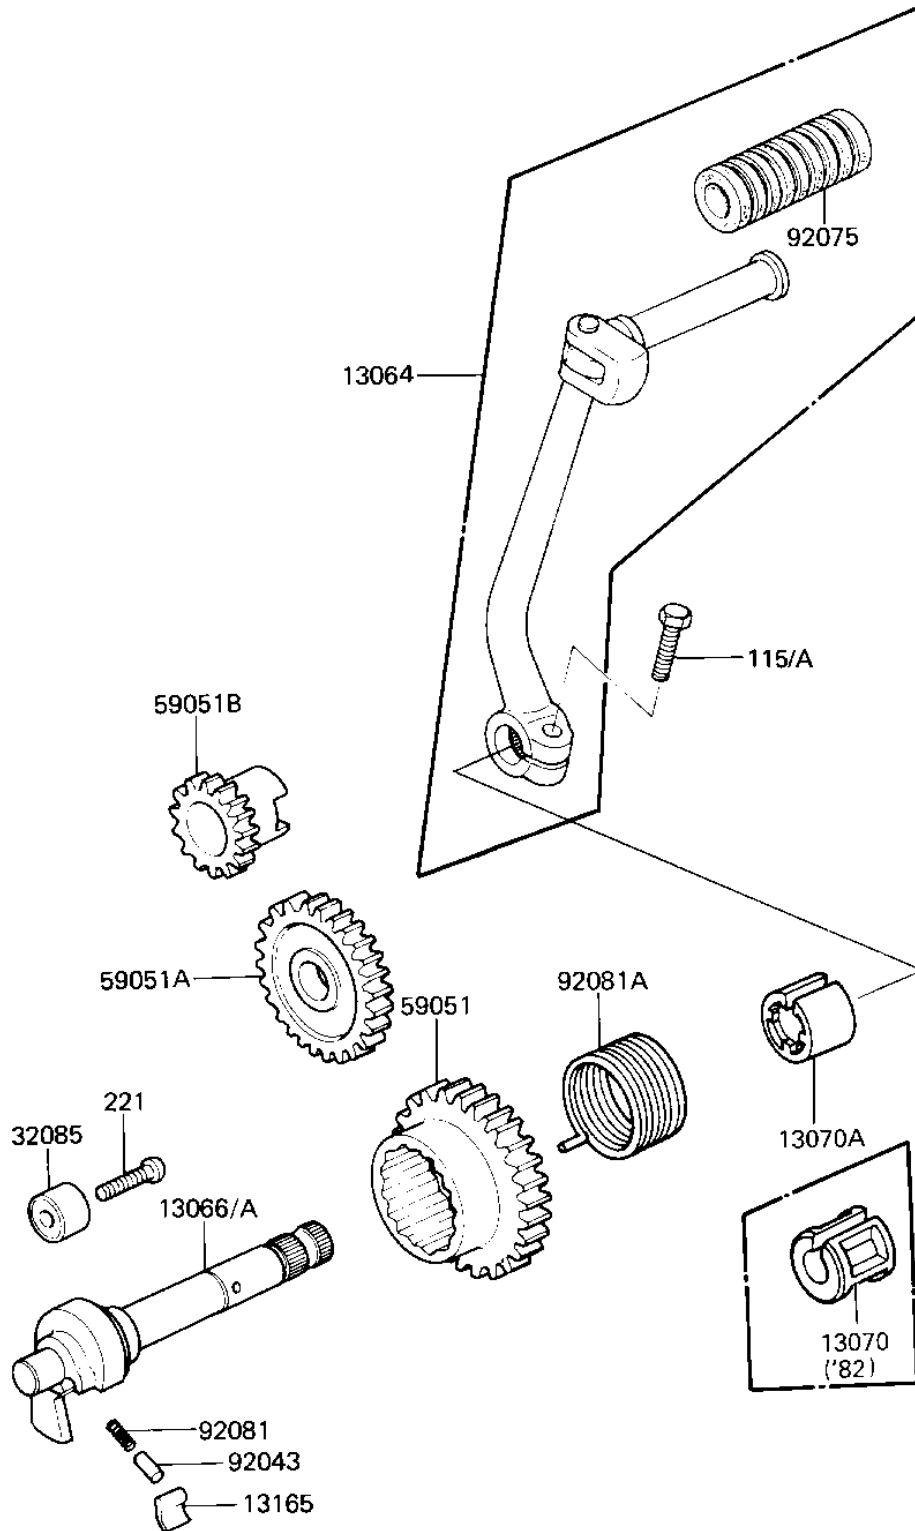

1983 KD80

PARTS DIAGRAM

KICKSTARTER MECHANISM

E1340-0013

1983 KD80

PARTS LIST

KICKSTARTER MECHANISM

Kawasaki

Let the Good Times Roll®

ITEM NAME

PART NUMBER

QUANTITY
