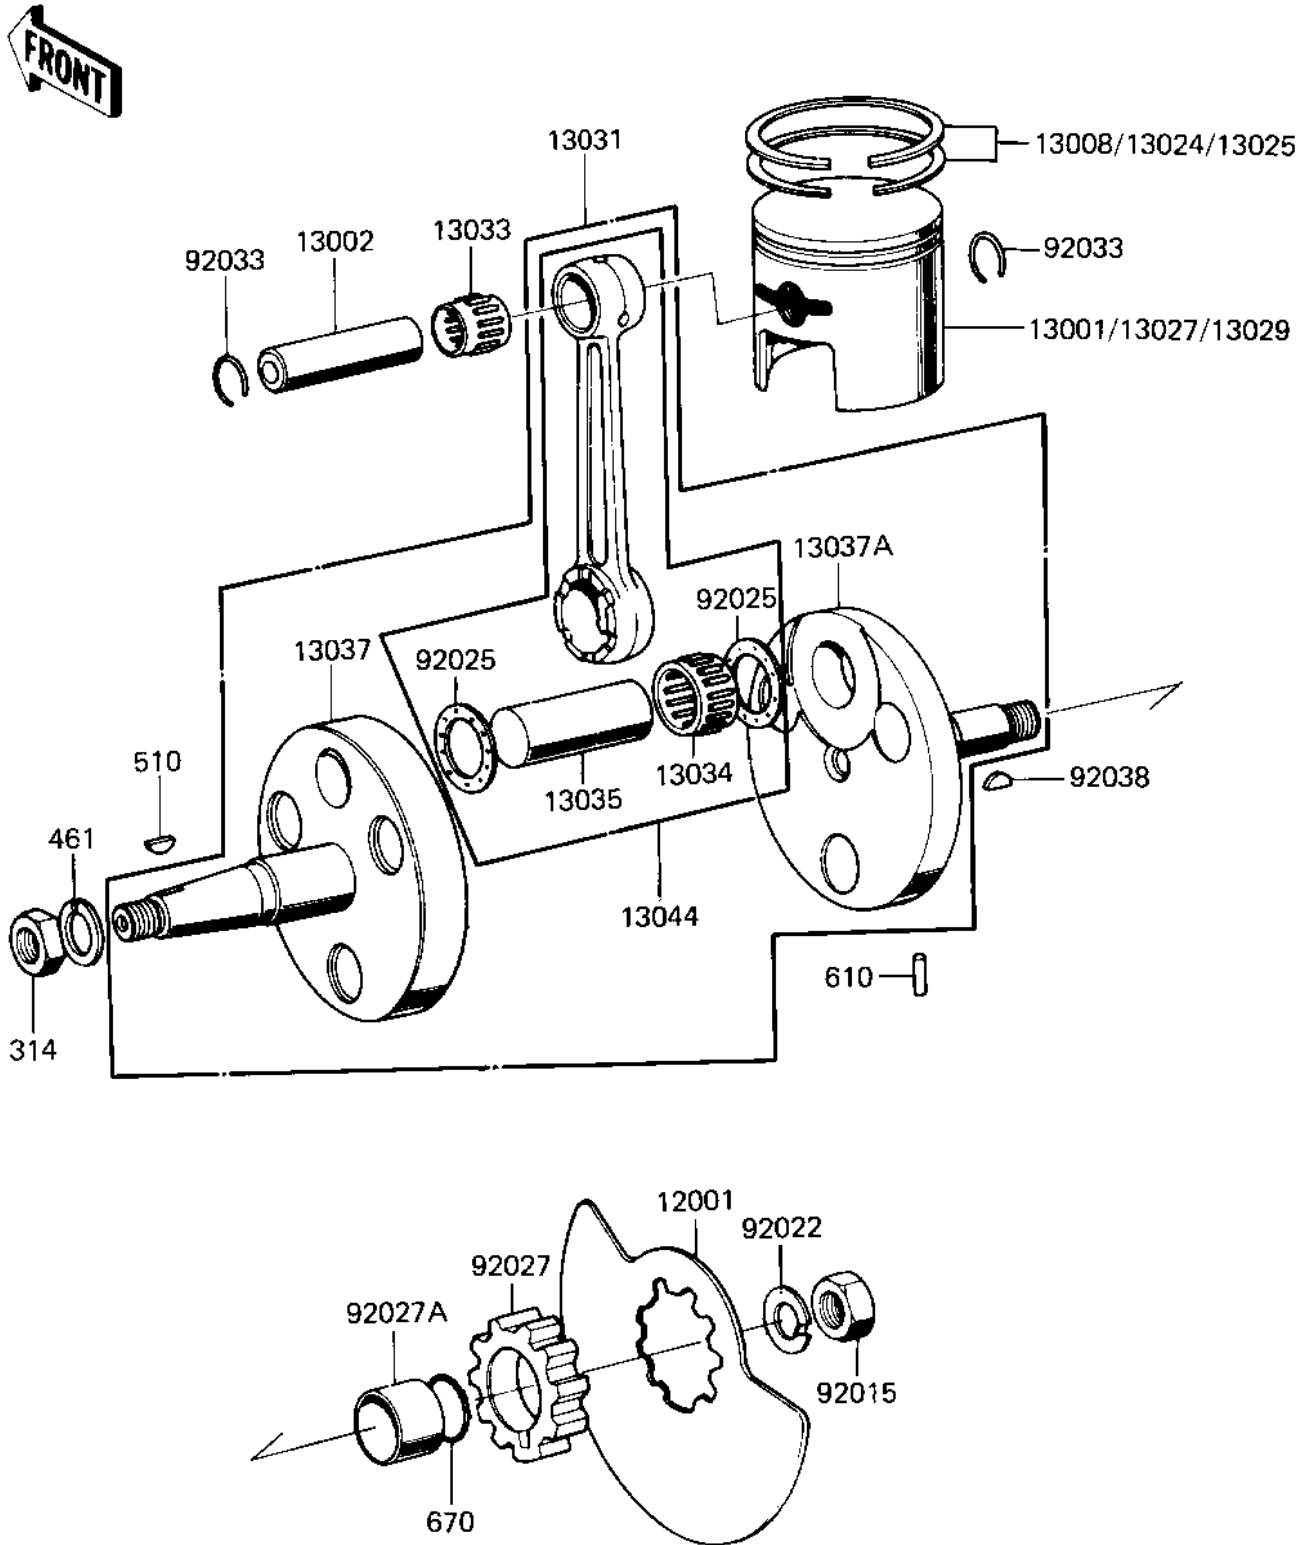

1986 KD80

PARTS DIAGRAM

CRANKSHAFT/PISTON/ROTARY VALVE

E1320-0032

1986 KD80

PARTS LIST

CRANKSHAFT/PISTON/ROTARY VALVE

ITEM NAME

PART NUMBER

QUANTITY
