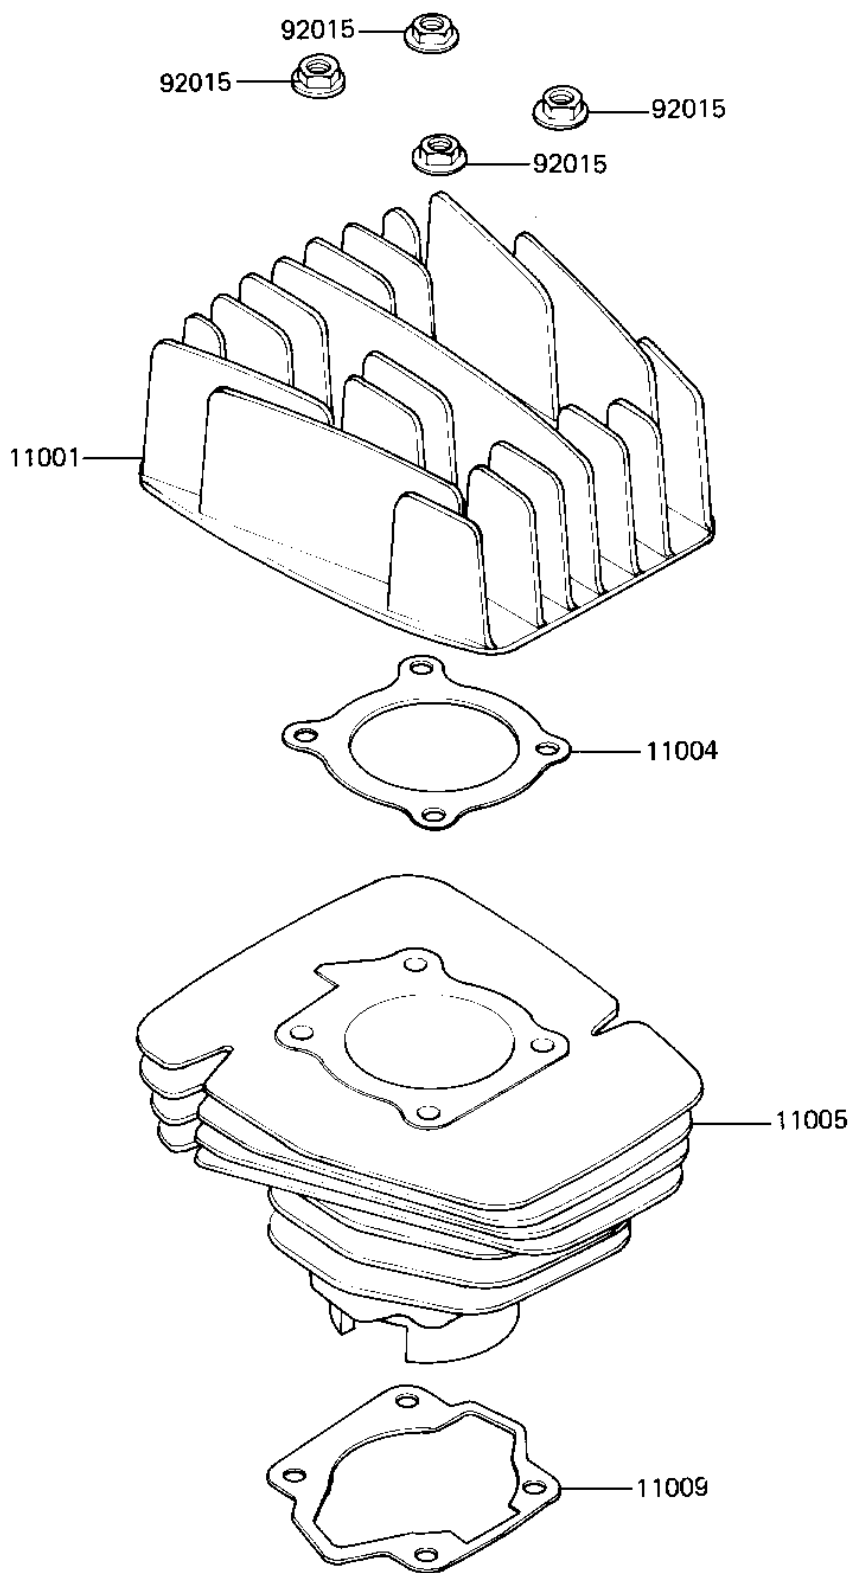

1986 KD80

PARTS DIAGRAM

CYLINDER HEAD/CYLINDER

Kawasaki

Let the Good Times Roll®

E1110-0025

1986 KD80

PARTS LIST

CYLINDER HEAD/CYLINDER

Kawasaki

Let the Good Times Roll®

ITEM NAME

PART NUMBER

QUANTITY
