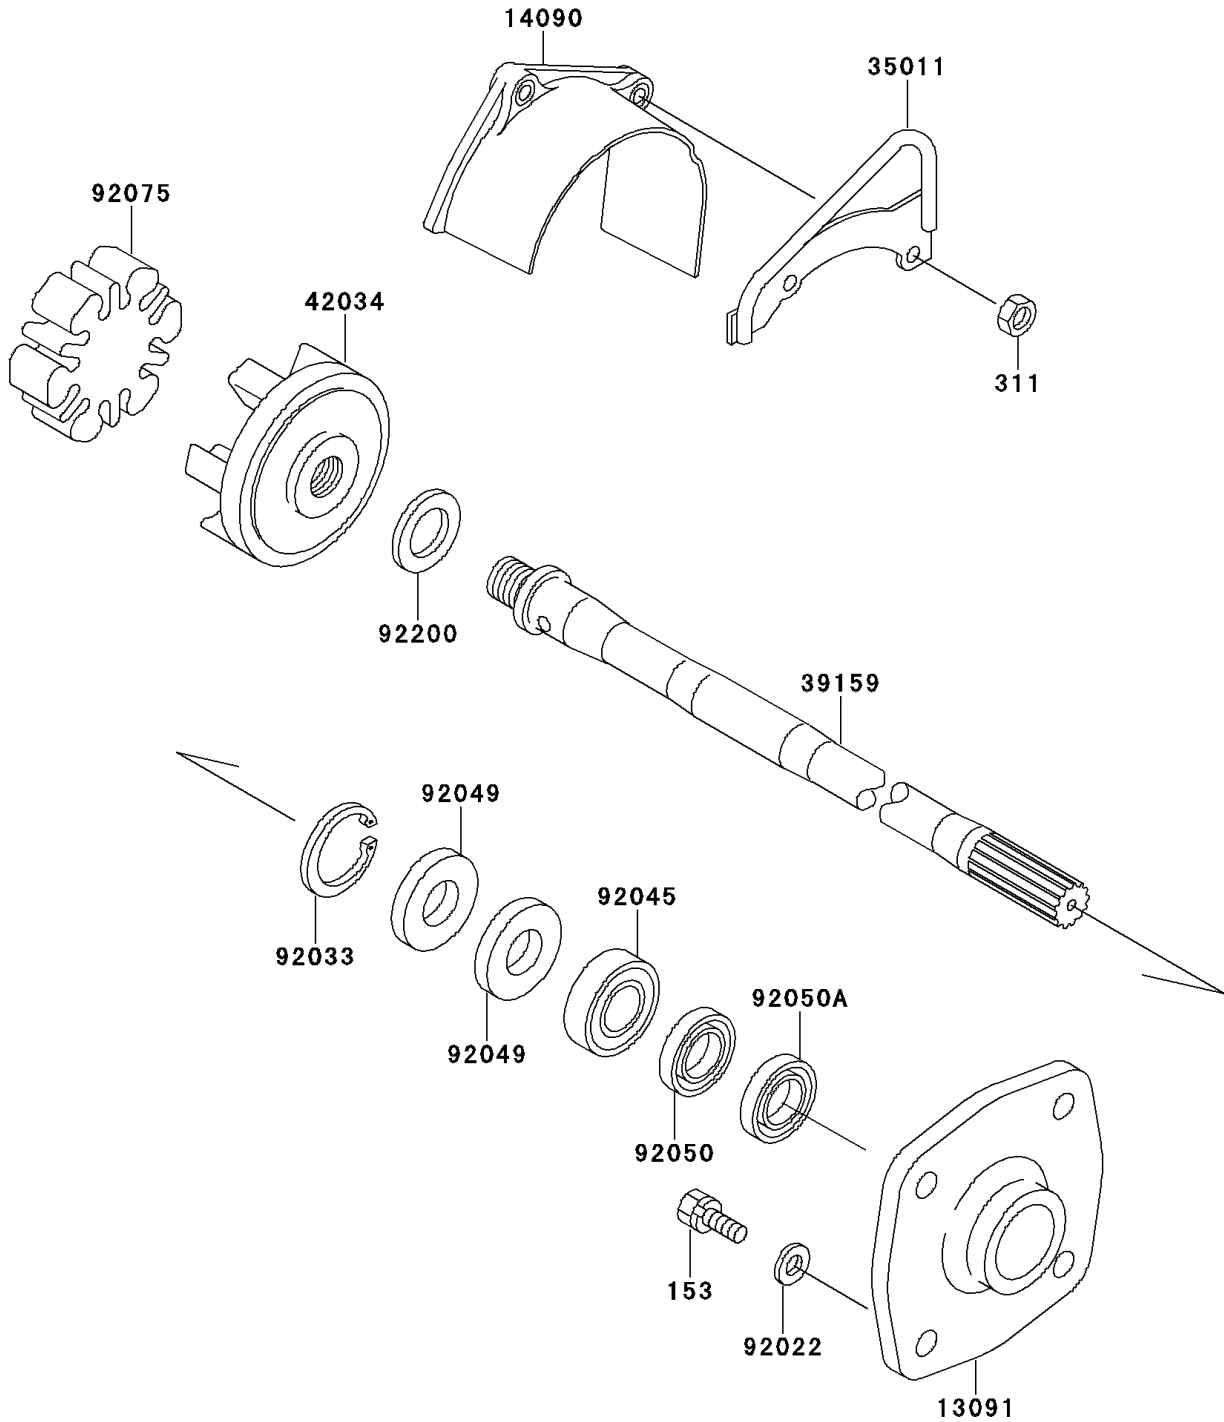

1995 900 ZXi

PARTS DIAGRAM

Drive Shaft

E3134

1995 900 ZXi

PARTS LIST

Drive Shaft

ITEM NAME

PART NUMBER

QUANTITY
