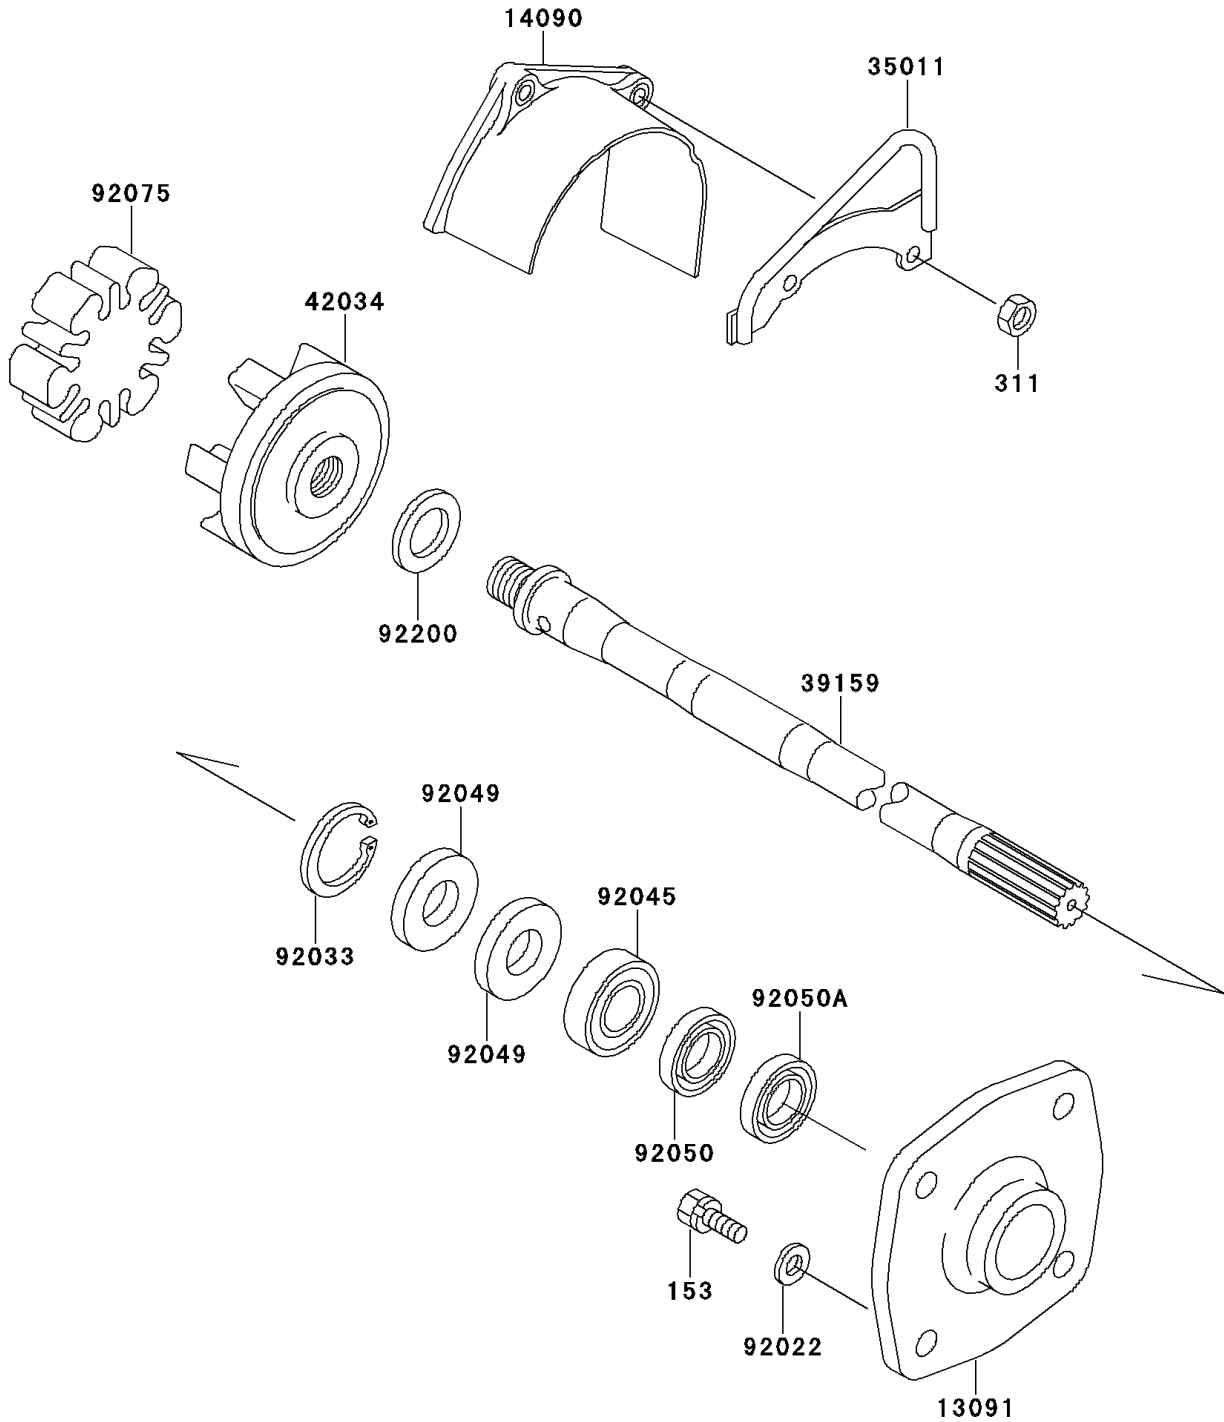

1996 900 ZXi

PARTS DIAGRAM

Drive Shaft

E3134

1996 900 ZXi

PARTS LIST

Drive Shaft

Kawasaki

Let the Good Times Roll®

ITEM NAME

PART NUMBER

QUANTITY
