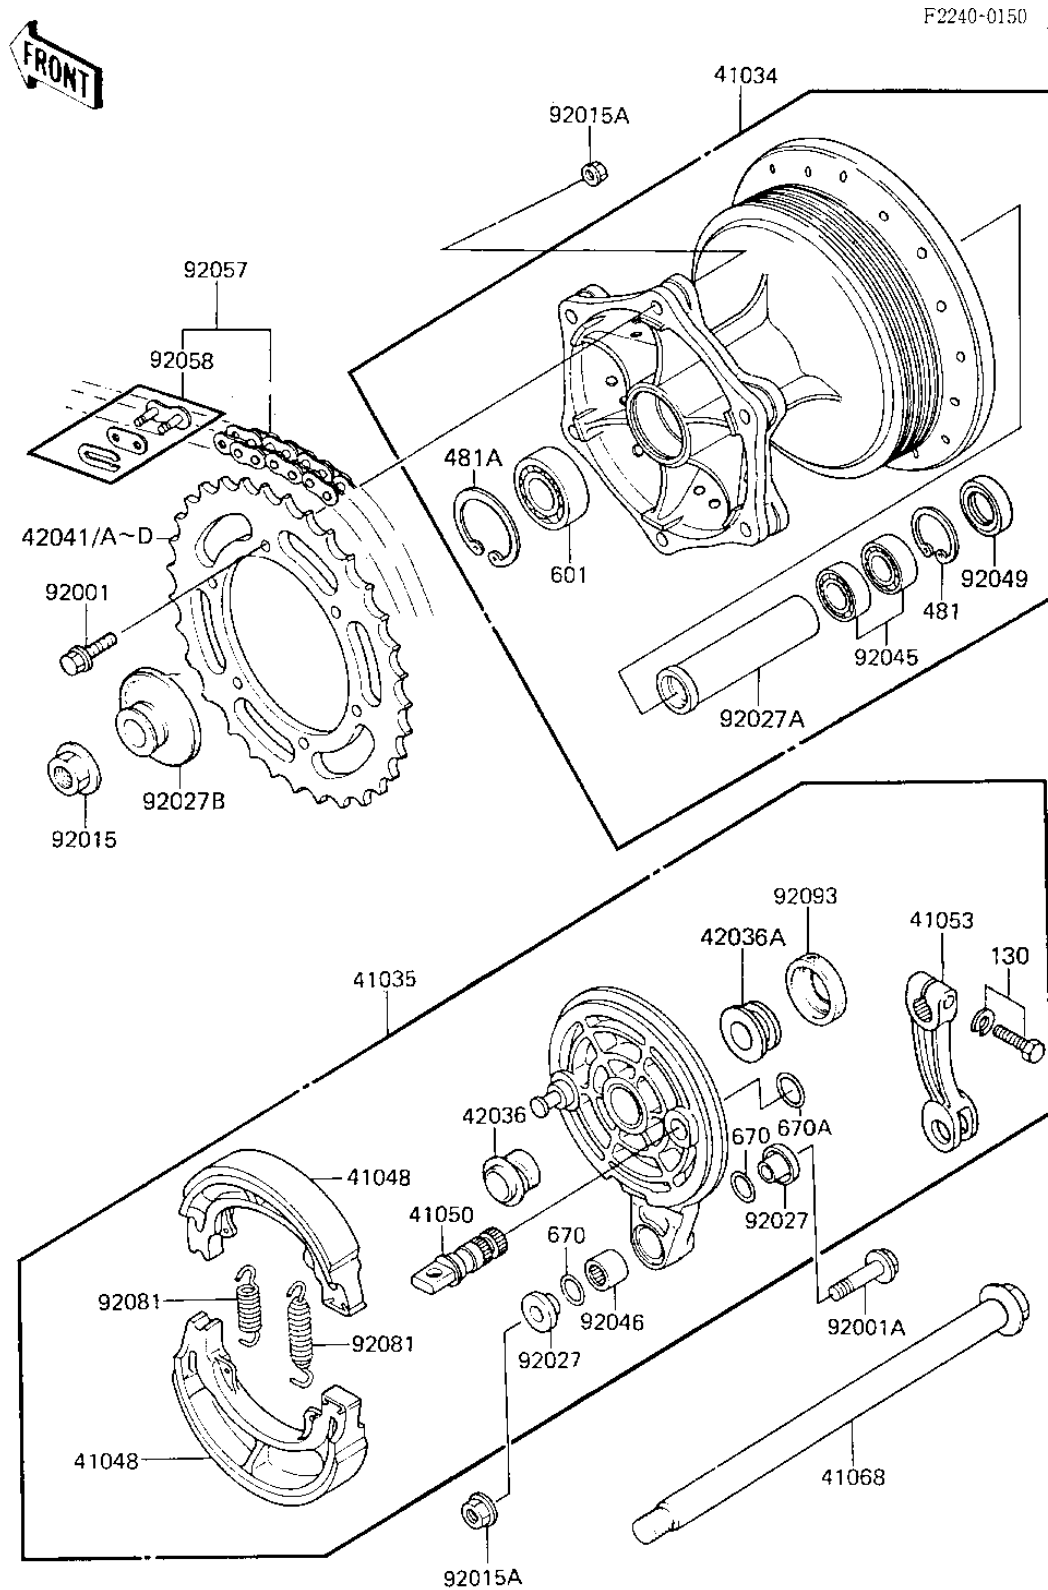

1984 KX125

PARTS DIAGRAM

REAR HUB/BRAKE/CHAIN

1984 KX125

PARTS LIST

REAR HUB/BRAKE/CHAIN

Kawasaki

Let the Good Times Roll®

ITEM NAME

PART NUMBER

QUANTITY
