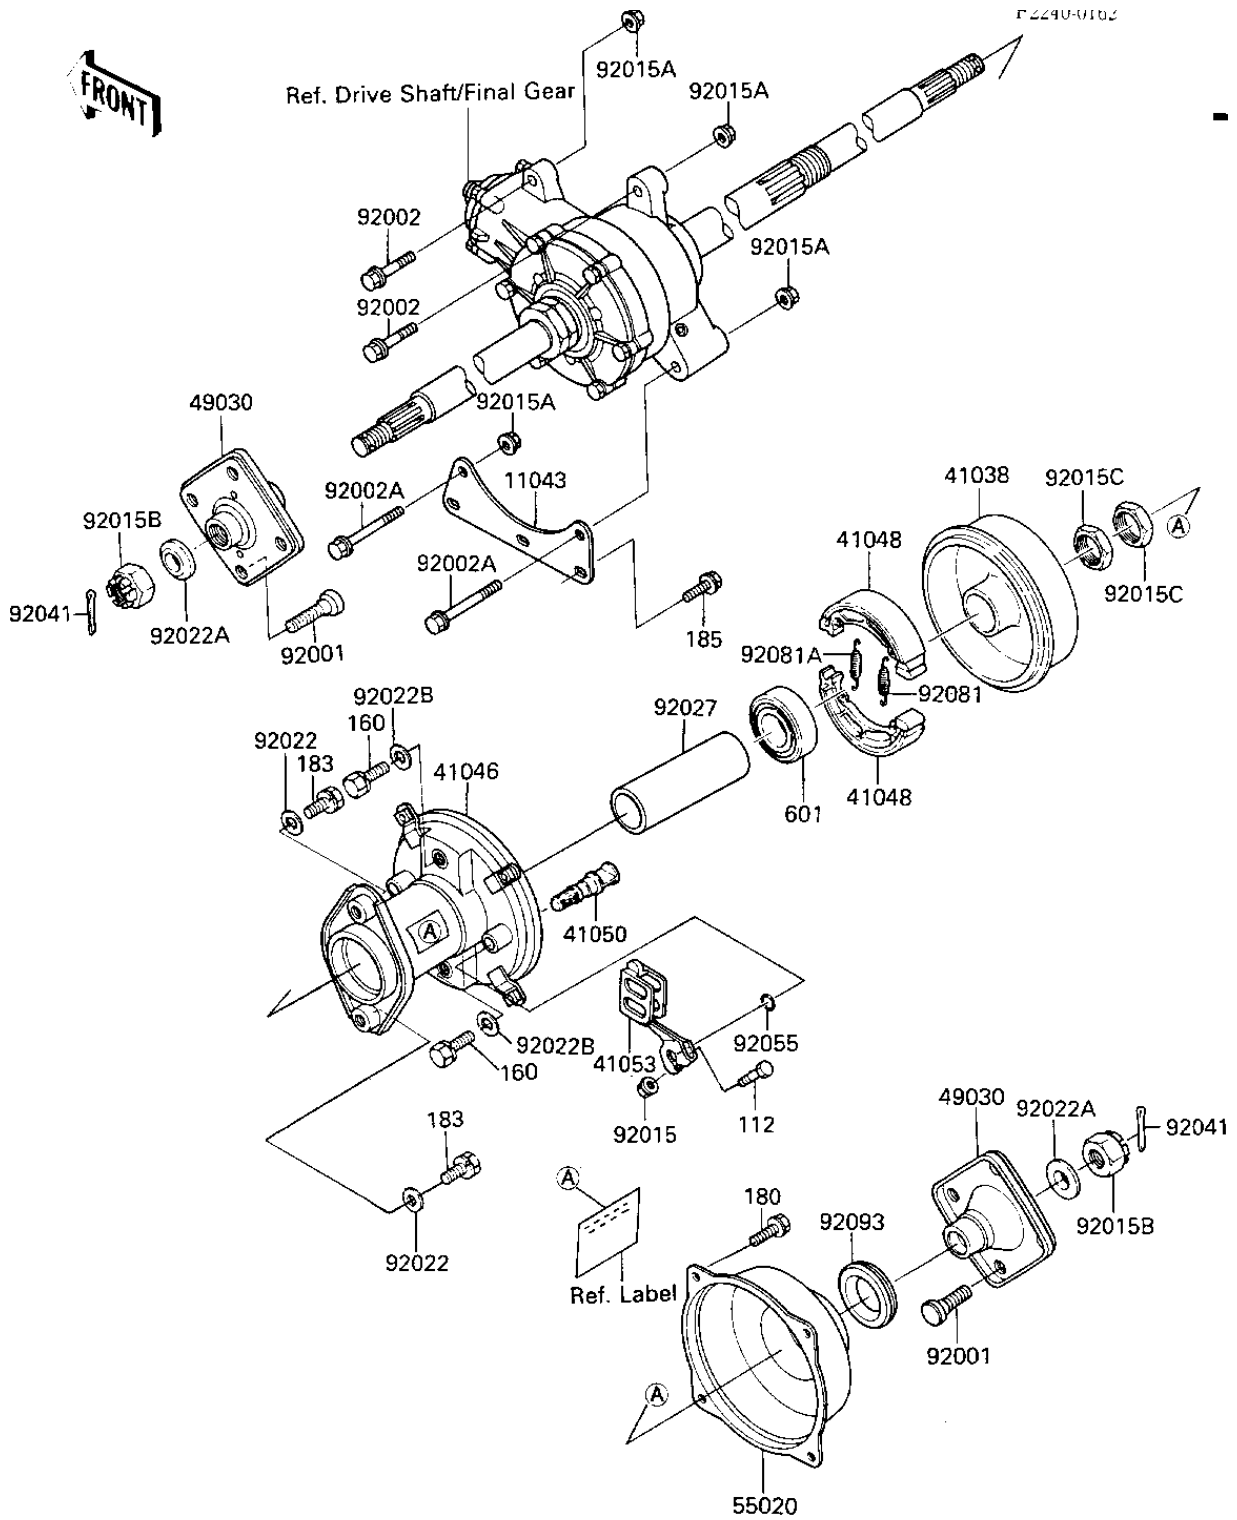

# 1985 KLT160

## PARTS DIAGRAM

### REAR HUB/BRAKE

## PARTS LIST REAR HUB/BRAKE

ITEM NAME	PART NUMBER	QUANTITY
-----------	-------------	----------

---