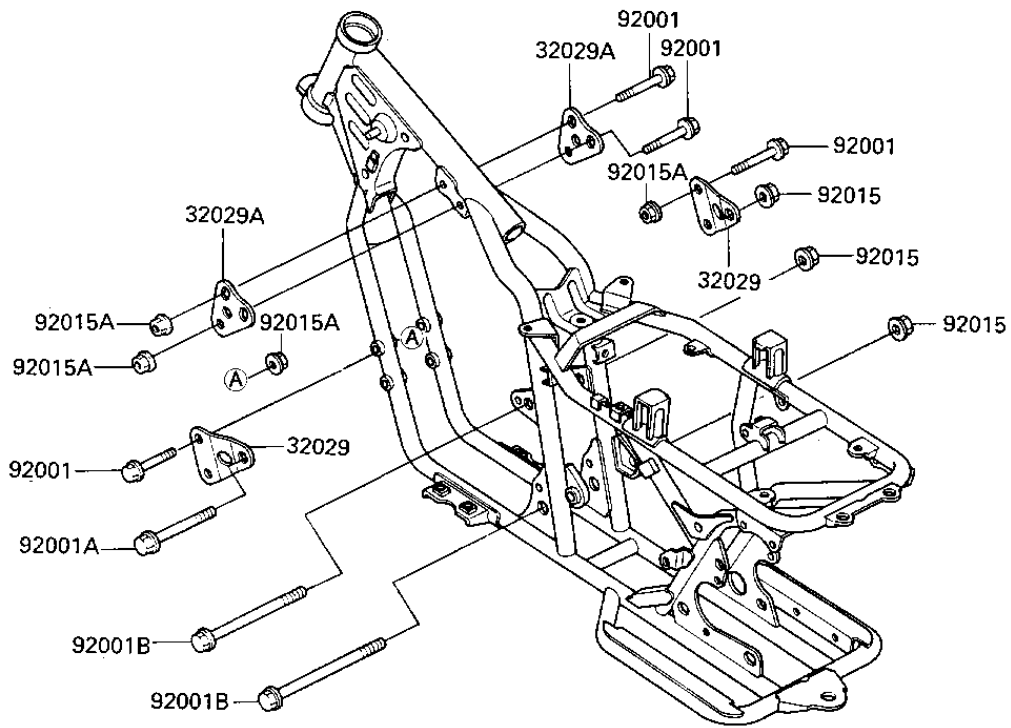

1985 KLT160

PARTS DIAGRAM

FRAME FITTINGS

F2131-0191

1985 KLT160

PARTS LIST FRAME FITTINGS

ITEM NAME

PART NUMBER

QUANTITY
