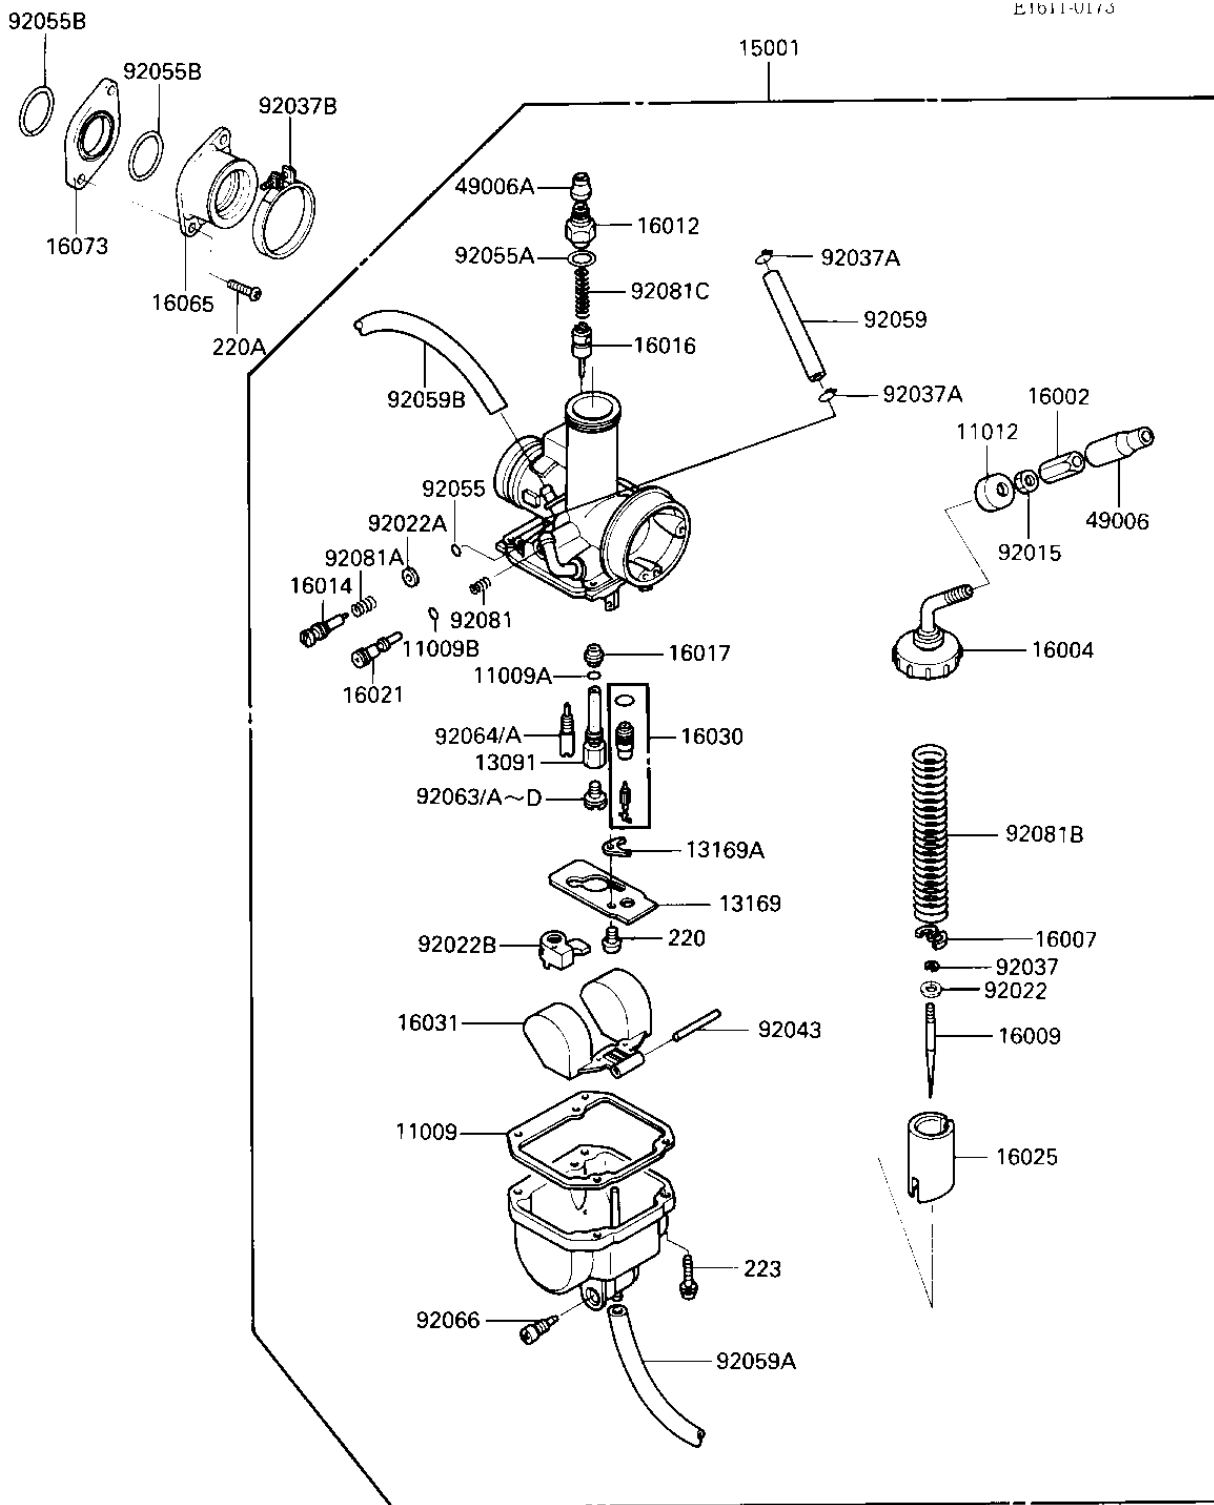

1985 KLT160

PARTS DIAGRAM

CARBURETOR