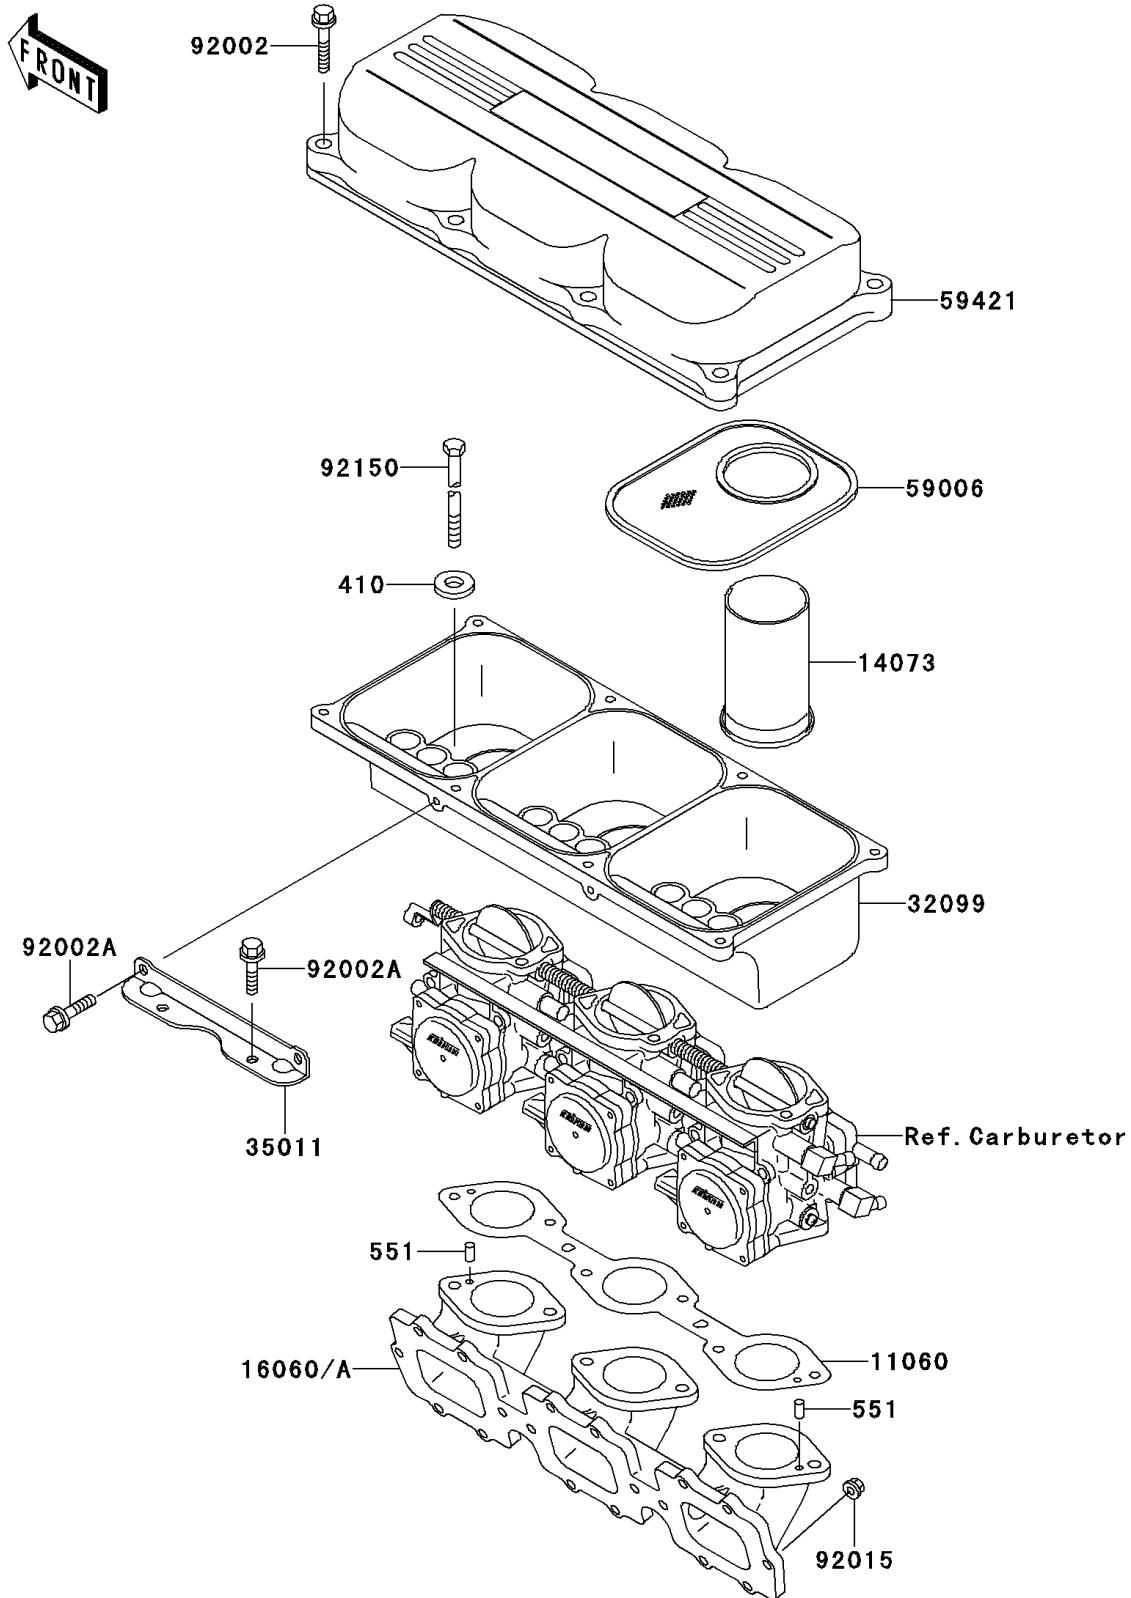

1996 900 ZXi

PARTS DIAGRAM

Flame Arrester

E1614

1996 900 ZXi

PARTS LIST

Flame Arrester

Kawasaki

Let the Good Times Roll®

ITEM NAME

PART NUMBER

QUANTITY
