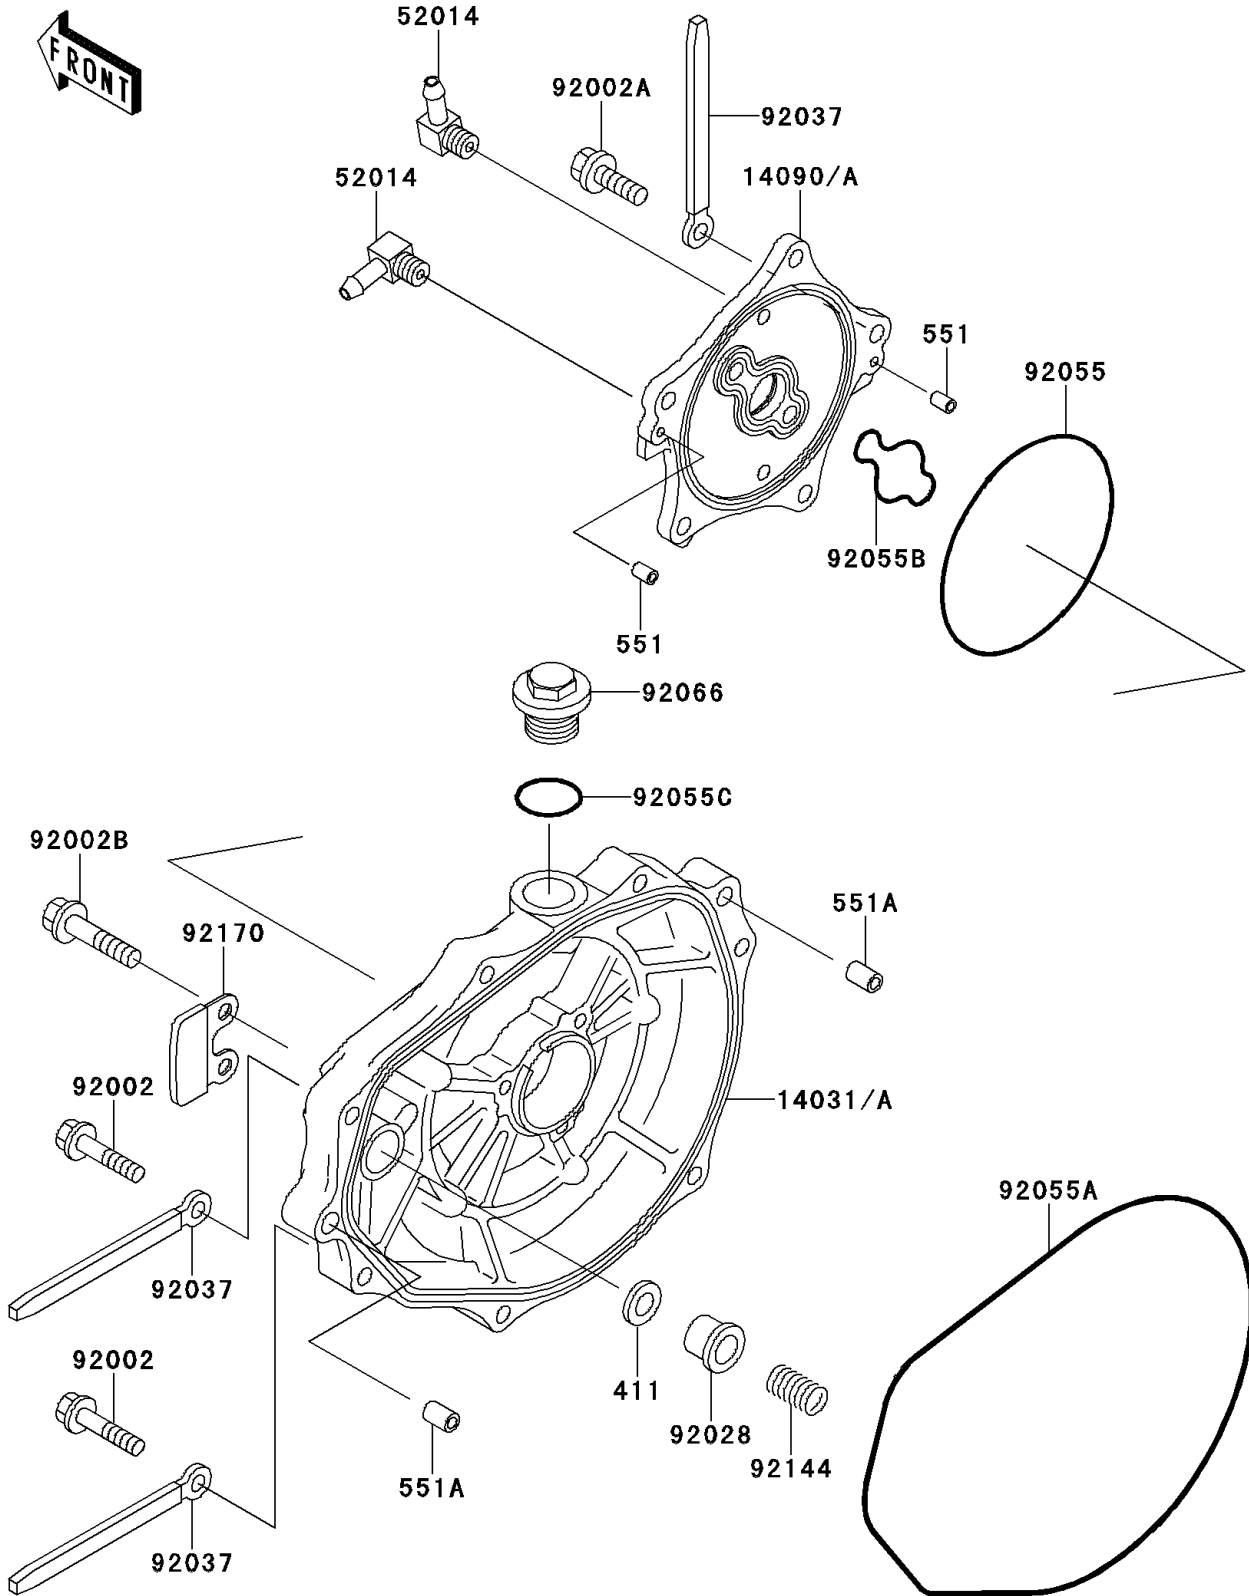

1995 900 ZXi

PARTS DIAGRAM

Engine Cover(s)

E1431

1995 900 ZXi

PARTS LIST

Engine Cover(s)

ITEM NAME

PART NUMBER

QUANTITY
