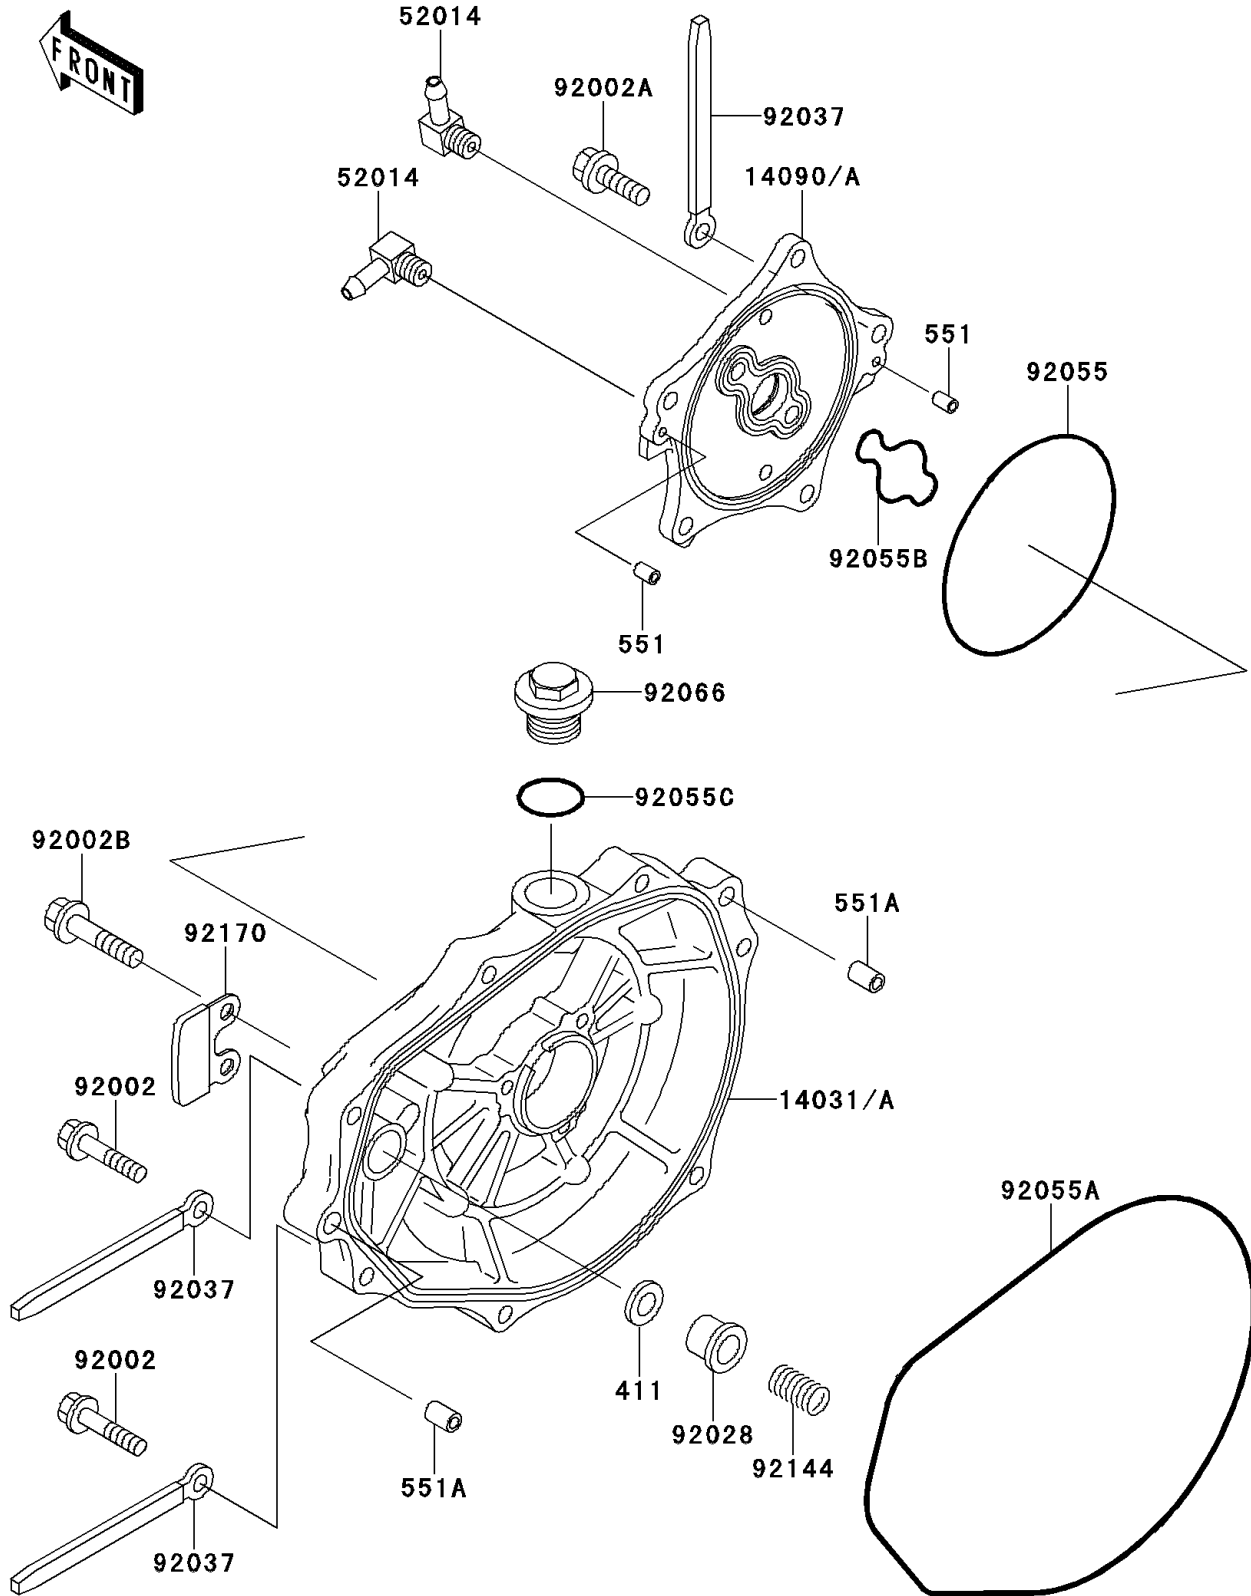

1996 900 ZXi

PARTS DIAGRAM

Engine Cover(s)

E1431

1996 900 ZXi

PARTS LIST

Engine Cover(s)

ITEM NAME

PART NUMBER

QUANTITY
