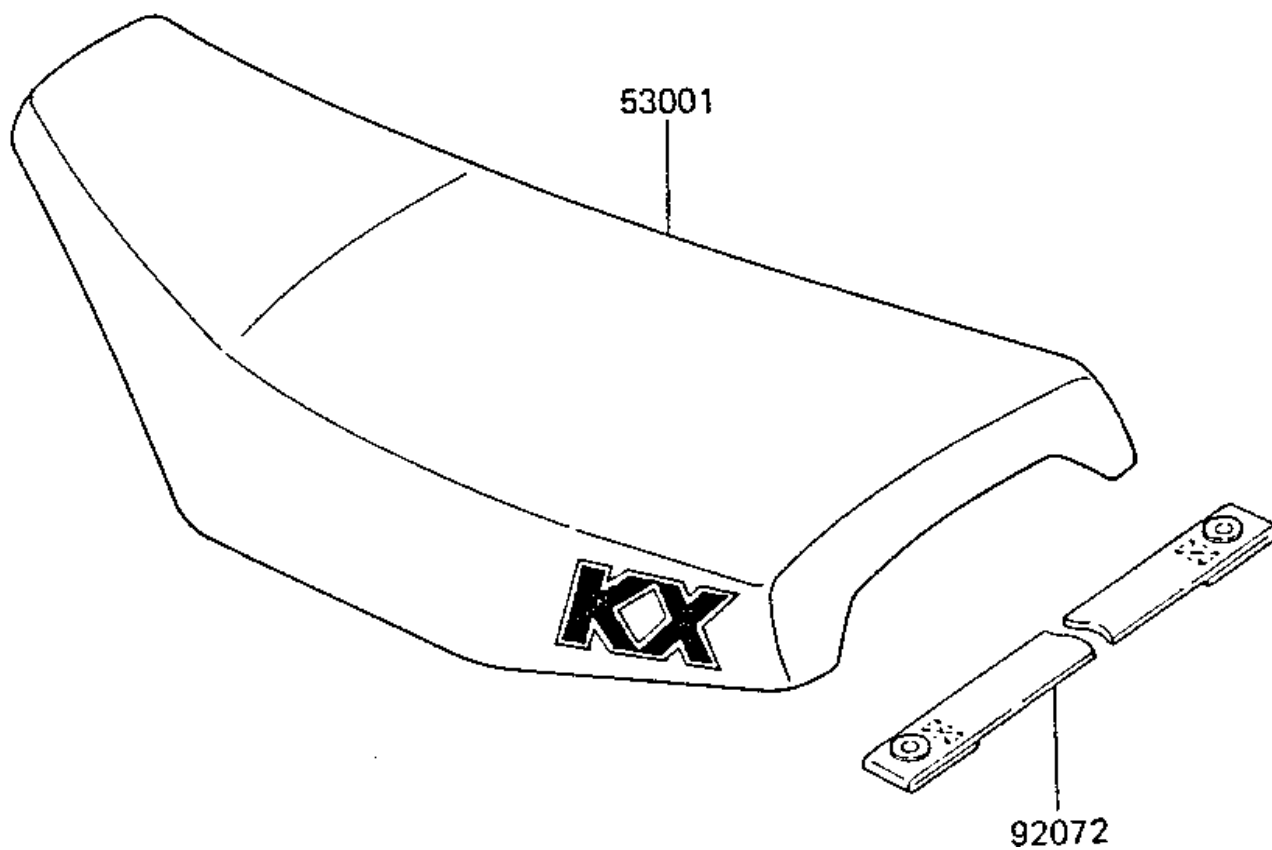

1985 KX80

PARTS DIAGRAM

SEAT ('85 KX80-E3)

Kawasaki

Let the Good Times Roll®

F2510-0269

1985 KX80

PARTS LIST

SEAT ('85 KX80-E3)

Kawasaki

Let the Good Times Roll®

ITEM NAME	PART NUMBER	QUANTITY
SEAT-ASSY (Ref # 53001)	53001-1410	1
BAND (Ref # 92072)	92072-3742	1