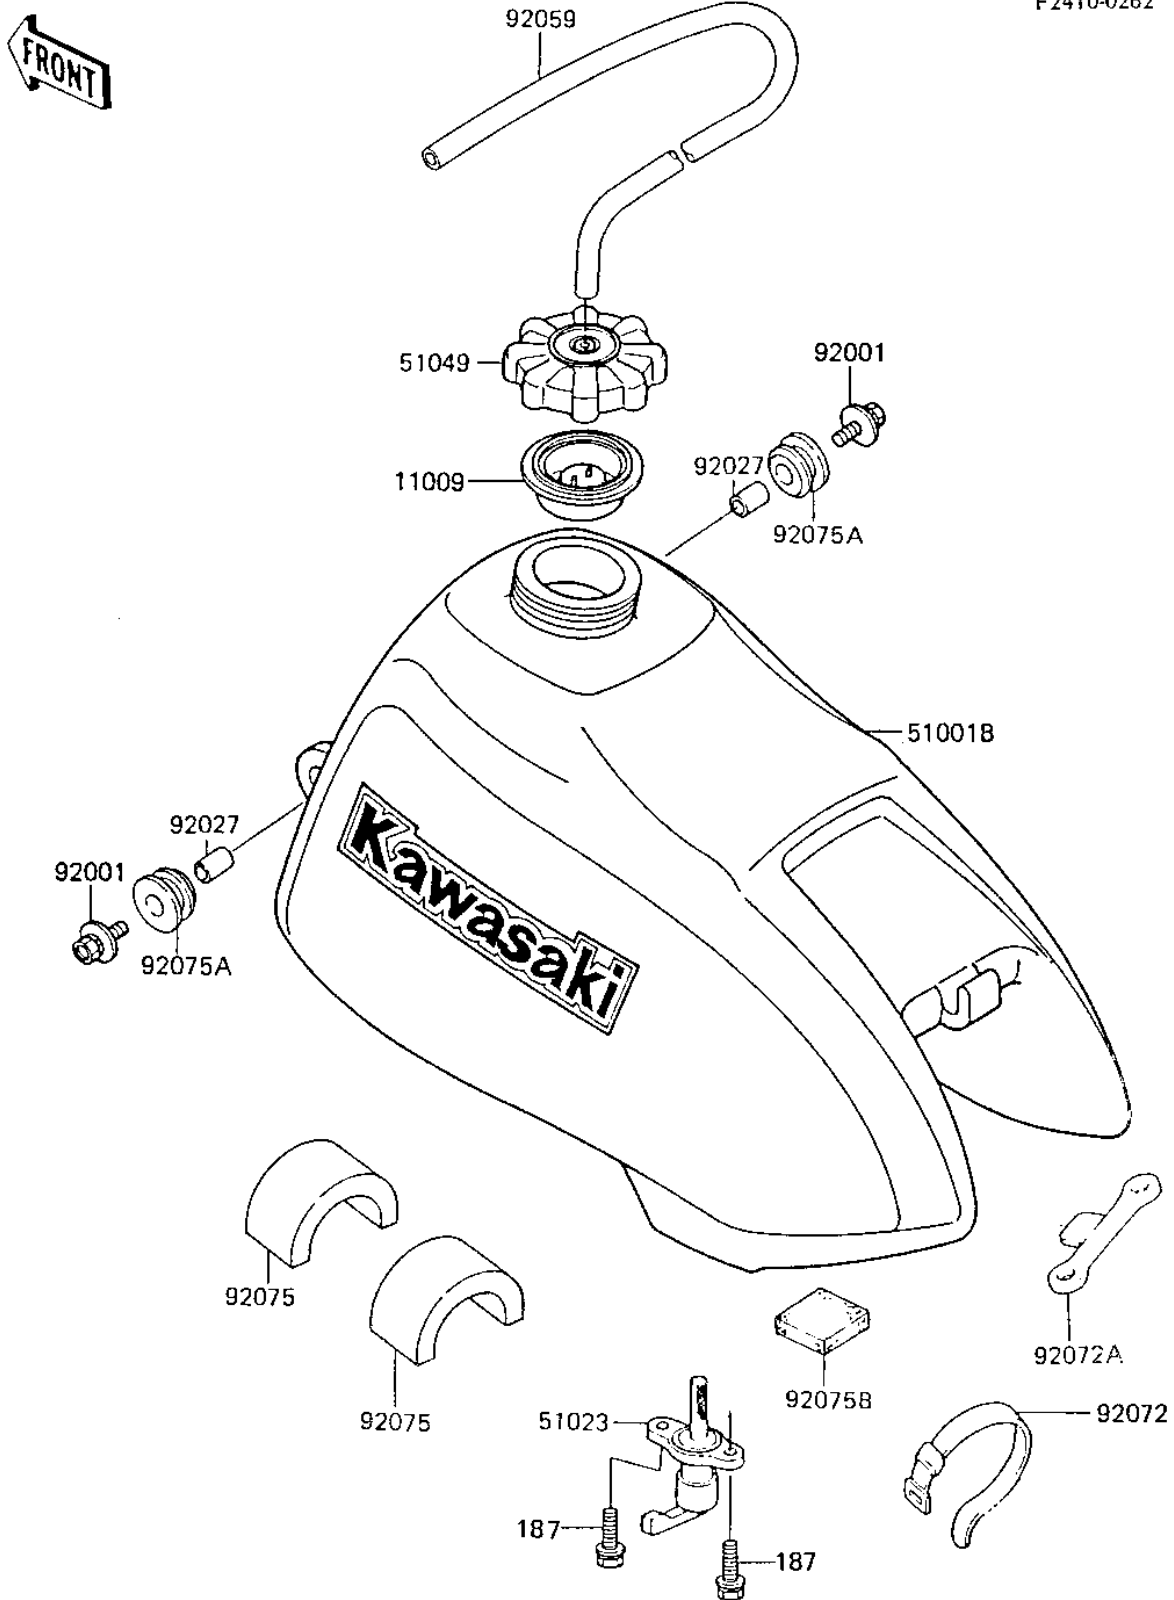

1985 KX80

PARTS DIAGRAM

FUEL TANK ('85 KX80-E3)

F2410-0262

1985 KX80

PARTS LIST

FUEL TANK ('85 KX80-E3)

Kawasaki

Let the Good Times Roll®

ITEM NAME	PART NUMBER	QUANTITY
GASKET,FUEL TANK (Ref # 11009)	11009-1452	1
TANK-COMP-FUEL,L.GREE (Ref # 51001B)	51001-5494-6W	1
TAP-ASSY-FUEL (Ref # 51023)	51023-1115	1
CAP-TANK,FUEL (Ref # 51049)	51049-1006	1
BOLT,6X25 (Ref # 92001)	92001-1852	2
COLLAR 6.8X10X14.5 (Ref # 92027)	92027-156	2
TUBE,5X9X350 (Ref # 92059)	92059-1265	1
BAND,LONG (Ref # 92072)	92072-032	1
BAND,SEAT (Ref # 92072A)	92072-1056	1
DAMPER (Ref # 92075)	92075-1382	2
DAMPER,FUEL TANK (Ref # 92075A)	92075-1424	2
DAMPER,FUEL TANK,RR (Ref # 92075B)	92075-1483	1
BOLT-UPSET-WSP (Ref # 187)	187B0616	2