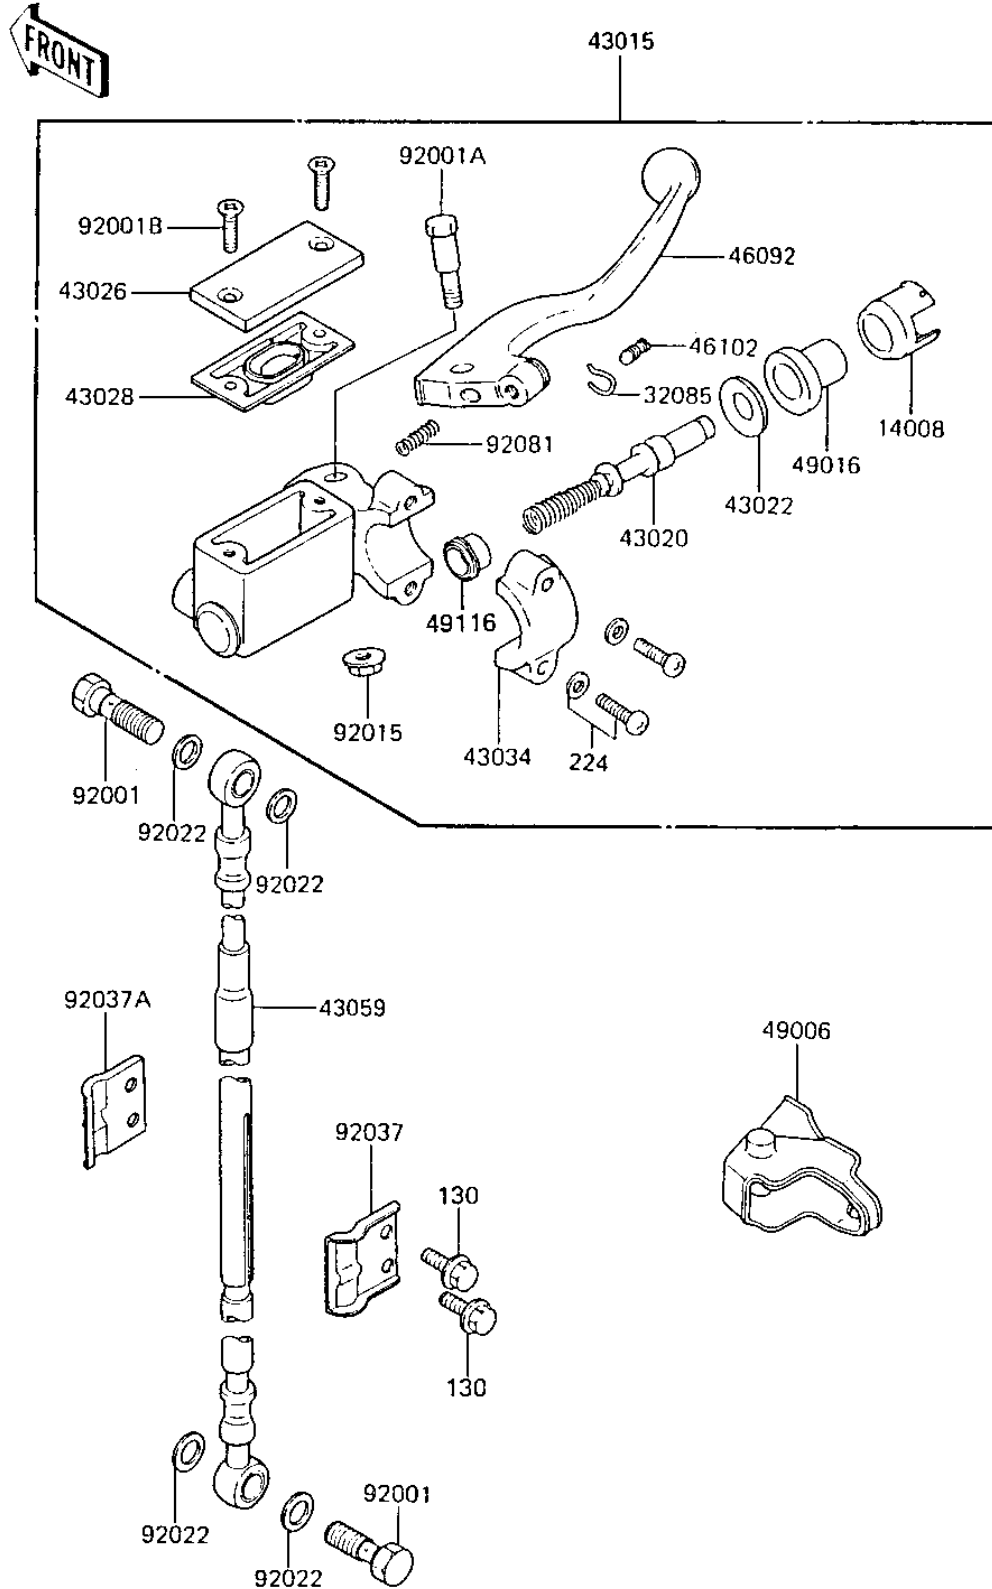

1985 KX80

PARTS DIAGRAM

FRONT MASTER CYLINDER ('85 KX80-E3)

F 2291-0090

1985 KX80

PARTS LIST

FRONT MASTER CYLINDER ('85 KX80-E3)

ITEM NAME

PART NUMBER

QUANTITY
