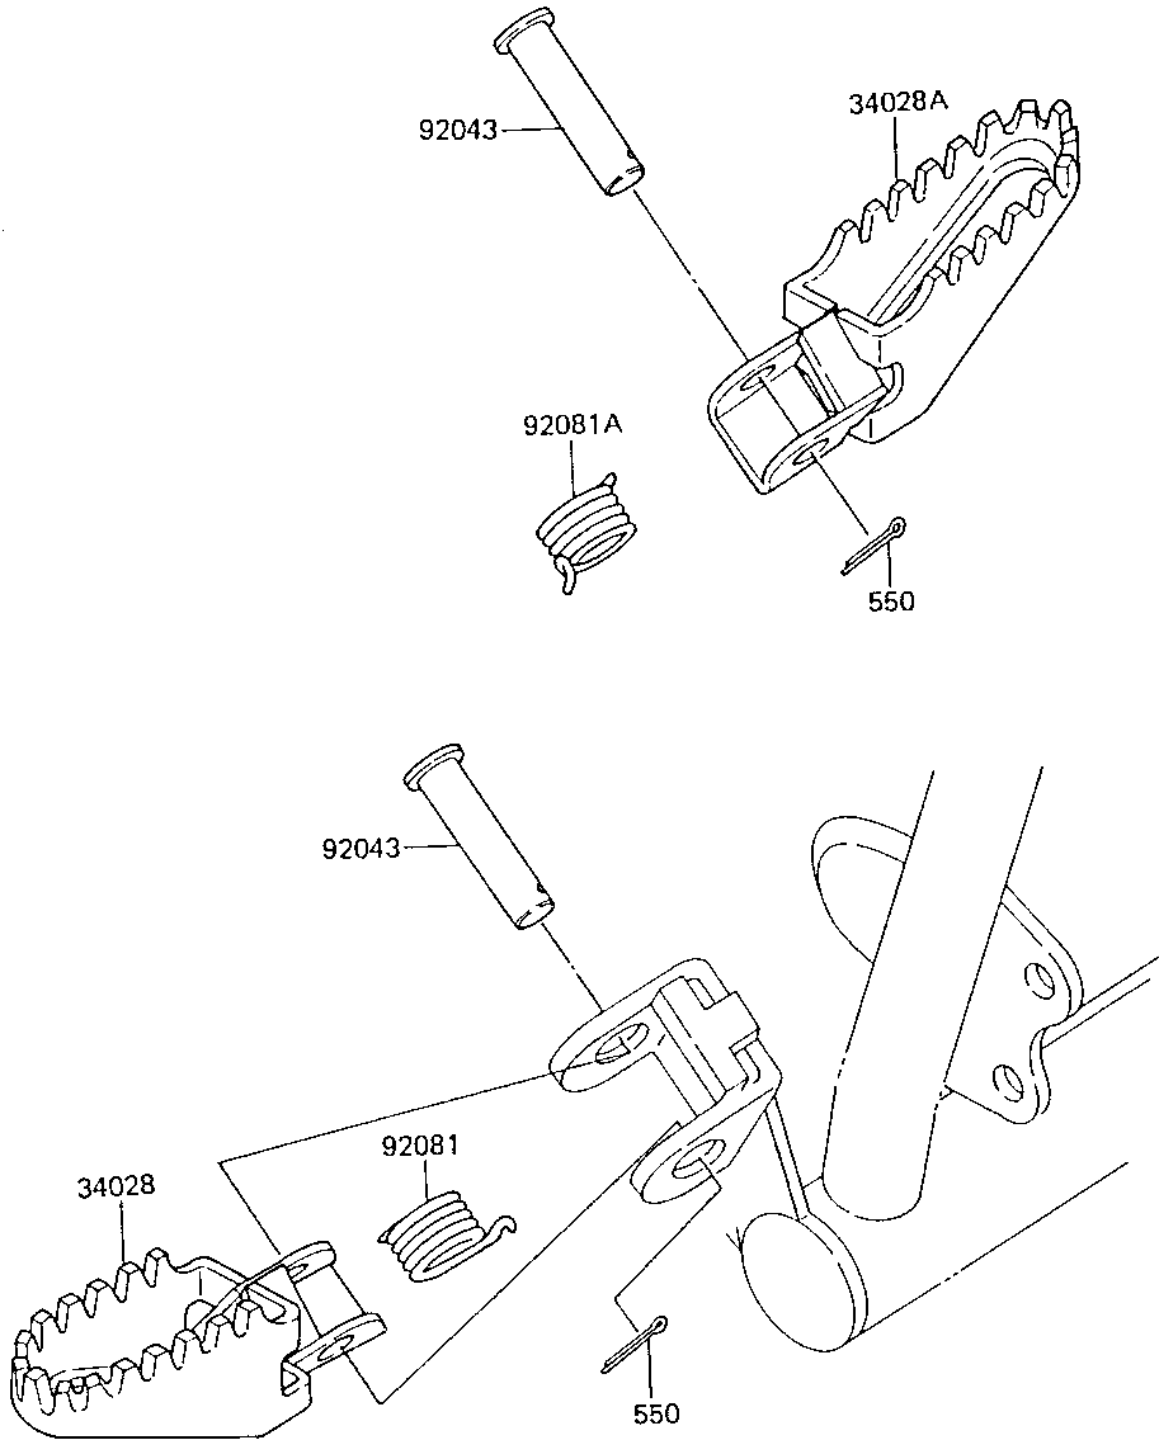

1985 KX80

PARTS DIAGRAM

FOOTRESTS ('85 KX80-E3)

F2160-0072

1985 KX80

PARTS LIST

FOOTRESTS ('85 KX80-E3)

Kawasaki

Let the Good Times Roll®

ITEM NAME

PART NUMBER

QUANTITY
