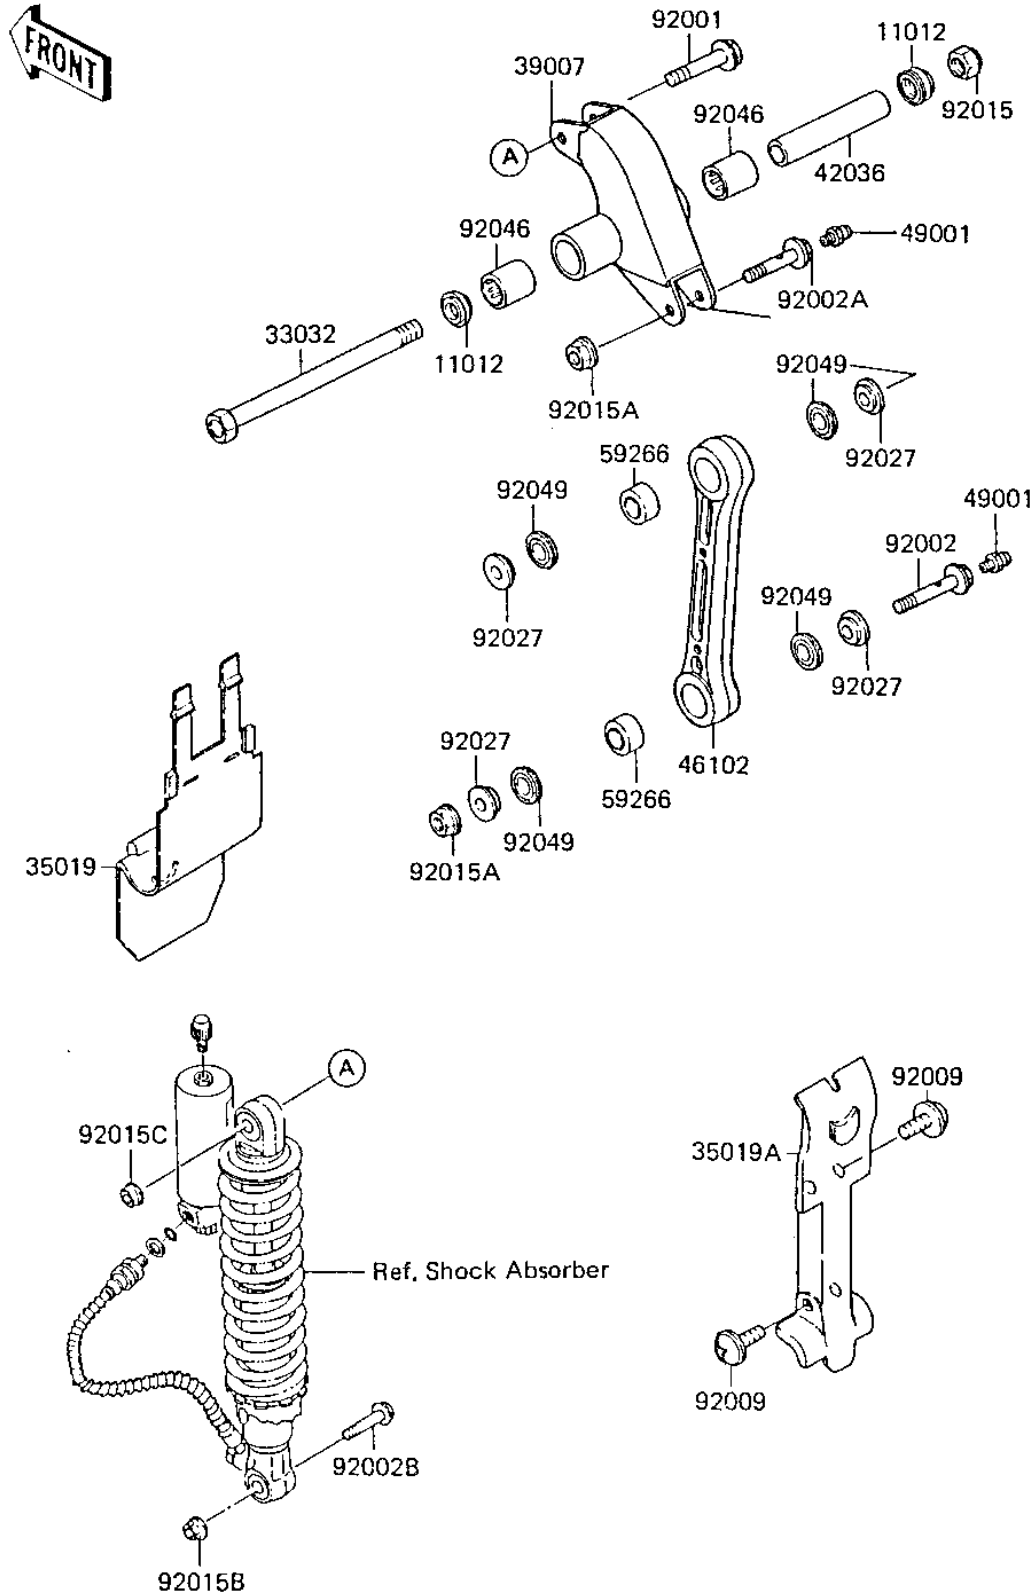

1985 KX80

PARTS DIAGRAM

REAR SUSPENSION ('85 KX80-E3)

F2150-0053

1985 KX80

PARTS LIST

REAR SUSPENSION ('85 KX80-E3)

ITEM NAME

PART NUMBER

QUANTITY
