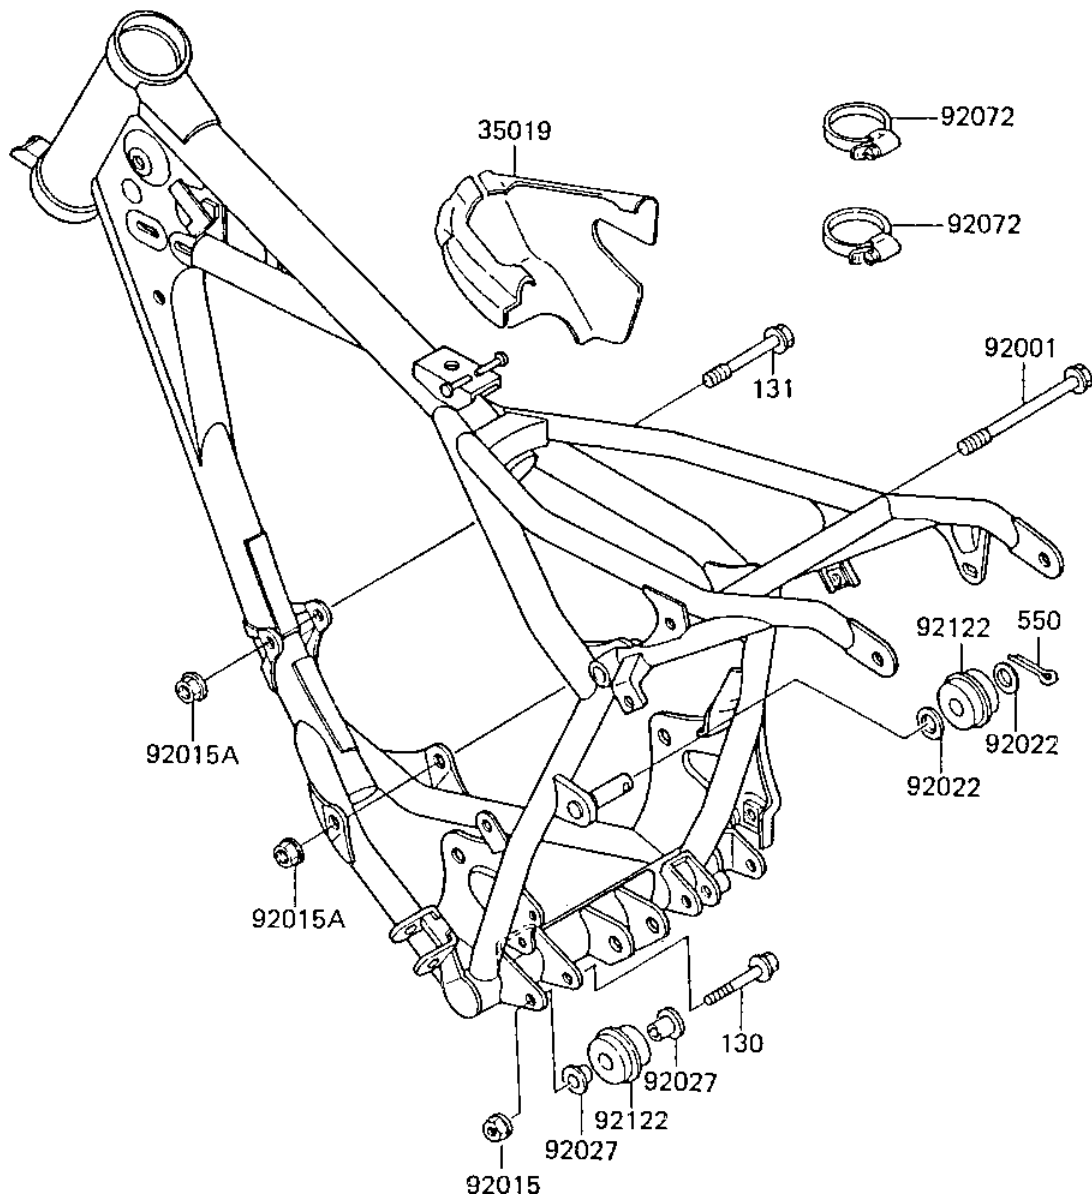

1985 KX80

PARTS DIAGRAM FRAME FITTINGS

F2131-0195

1985 KX80

PARTS LIST FRAME FITTINGS

ITEM NAME	PART NUMBER	QUANTITY
FLAP,AIR FILTER CASE (Ref # 35019)	35019-1104	1
BOLT,ENGINE MOUNT (Ref # 92001)	92001-1367	1
NUT-6MM (Ref # 92015)	92015-1078	1
NUT-8MM (Ref # 92015A)	92015-1143	2
WASHER,PLAIN (Ref # 92022)	92022-239	2
COLLAR,RADIATOR GUARD (Ref # 92027)	92027-1183	2
BANK,RESERVOIR TANK (Ref # 92072)	92072-1091	2
ROLLER,CHAIN GUIDE (Ref # 92122)	92122-1030	2
BOLT,FLANGED,6X40 (Ref # 130)	130G0640	1
BOLT 8X60 (Ref # 131)	131G0860	1
PIN,COTTER,2.5X15 (Ref # 550)	550D2515	1