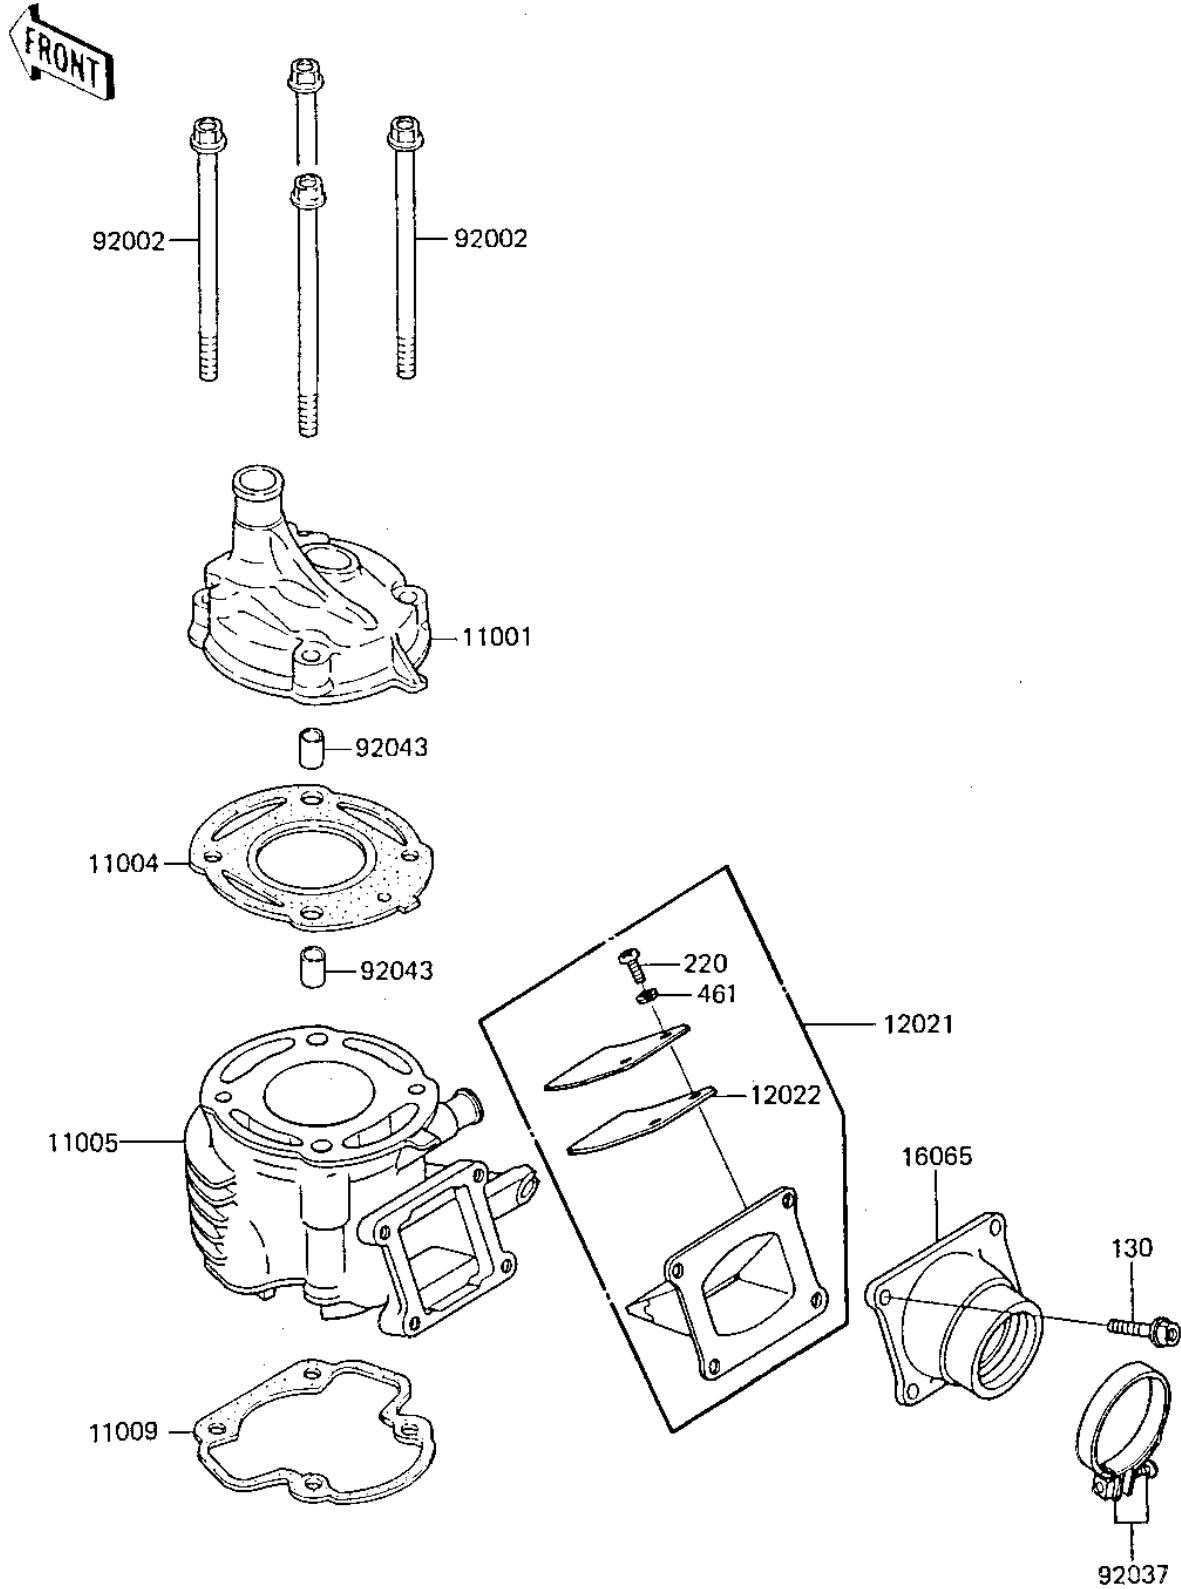

1985 KX80

PARTS DIAGRAM

CYLINDER HEAD/CYLINDER/REED VALVE ('85 K

E1111-0615

1985 KX80

PARTS LIST

CYLINDER HEAD/CYLINDER/REED VALVE ('85 K

ITEM NAME	PART NUMBER	QUANTITY
HEAD CYLINDER (Ref # 11001)	11001-1144	1
GASKET-HEAD,CYLINDER (Ref # 11004)	11004-1058	1
CYLINDER-ENGINE (Ref # 11005)	11005-1394	1
GASKET,CYLINDER BASE (Ref # 11009)	11009-1482	1
VALVE-ASSY-REED (Ref # 12021)	12021-1055	1
VALVE-REED (Ref # 12022)	12022-1054	2
HOLDER-CARBURETOR (Ref # 16065)	16065-1102	1
BOLT,8X120 (Ref # 92002)	92002-1332	4
CLAMP (Ref # 92037)	92037-1172	1
PIN,DOWEL,10X8.2X14 (Ref # 92043)	92043-1037	2
BOLT,FLANGED,6X20 (Ref # 130)	130G0620	4
SCREW PAN HEAD 3X8 (Ref # 220)	220B0308	4
WASHER SPRING 3MM (Ref # 461)	461F0300	4