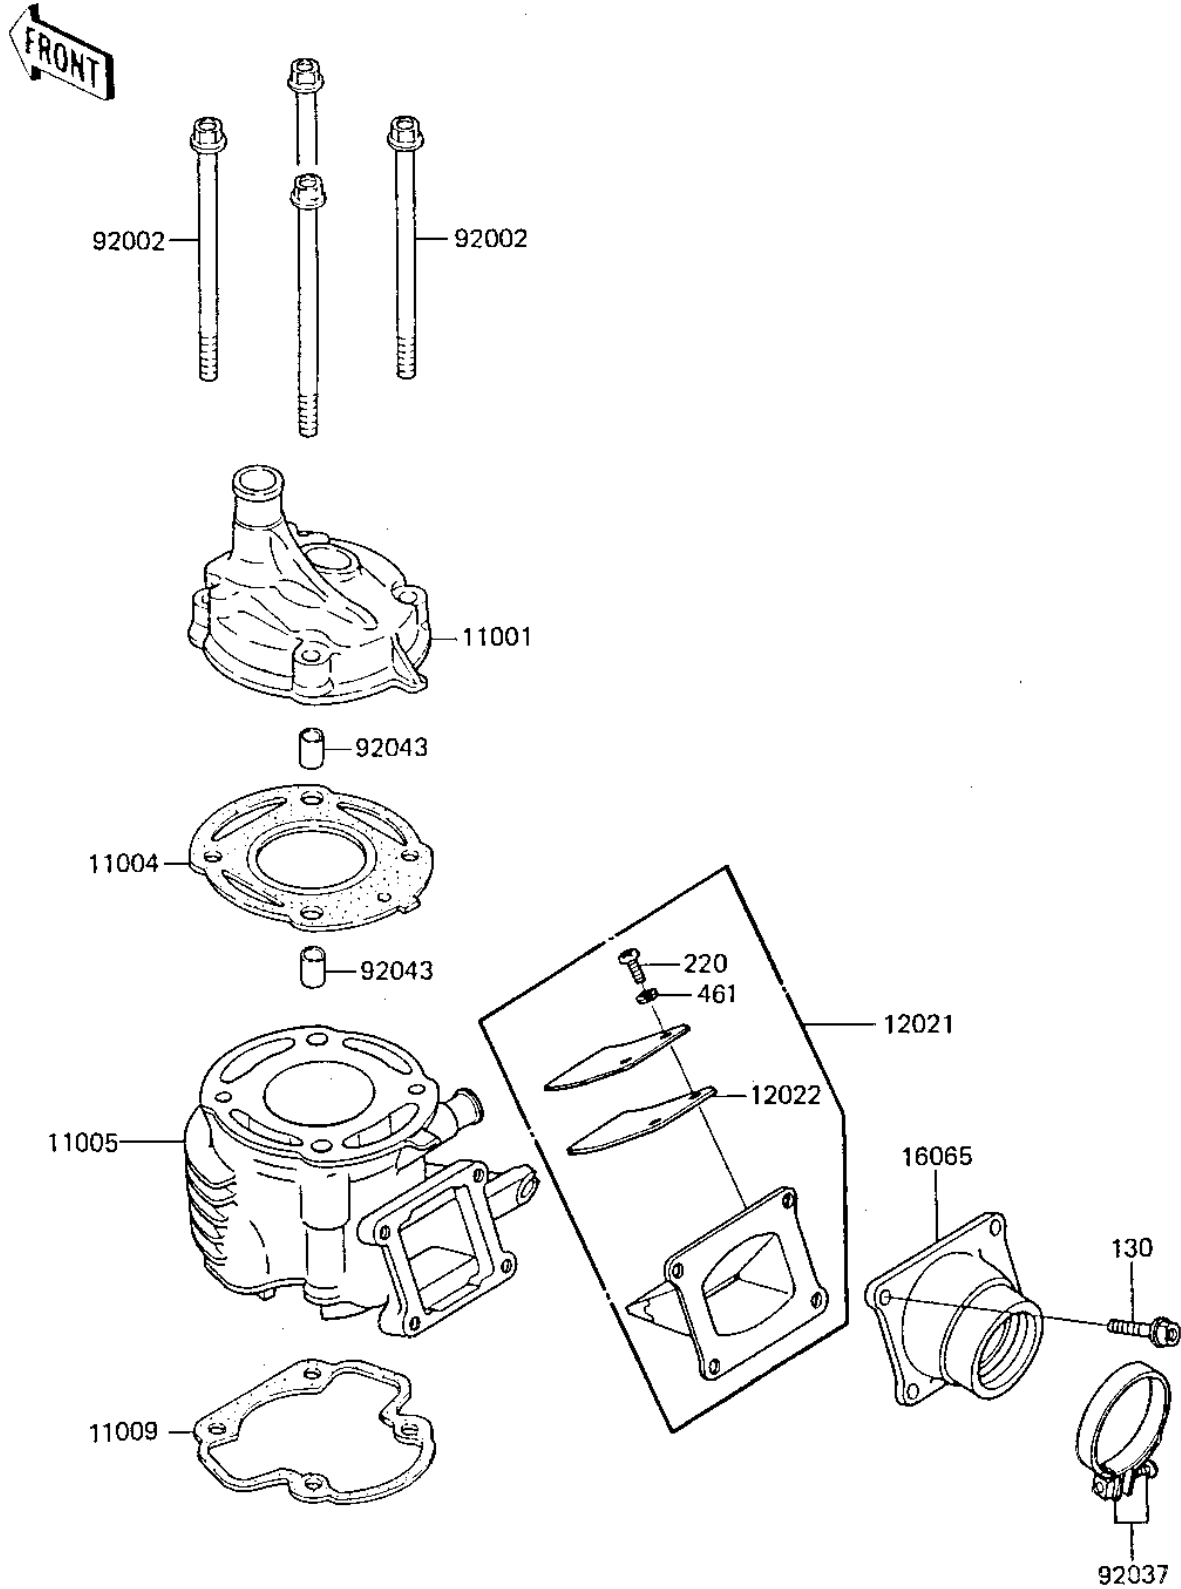

1985 KX80

PARTS DIAGRAM

CYLINDER HEAD/CYLINDER/REED VALVE ('85 K

E1111-0615

1985 KX80

PARTS LIST

CYLINDER HEAD/CYLINDER/REED VALVE ('85 K

ITEM NAME

PART NUMBER

QUANTITY
